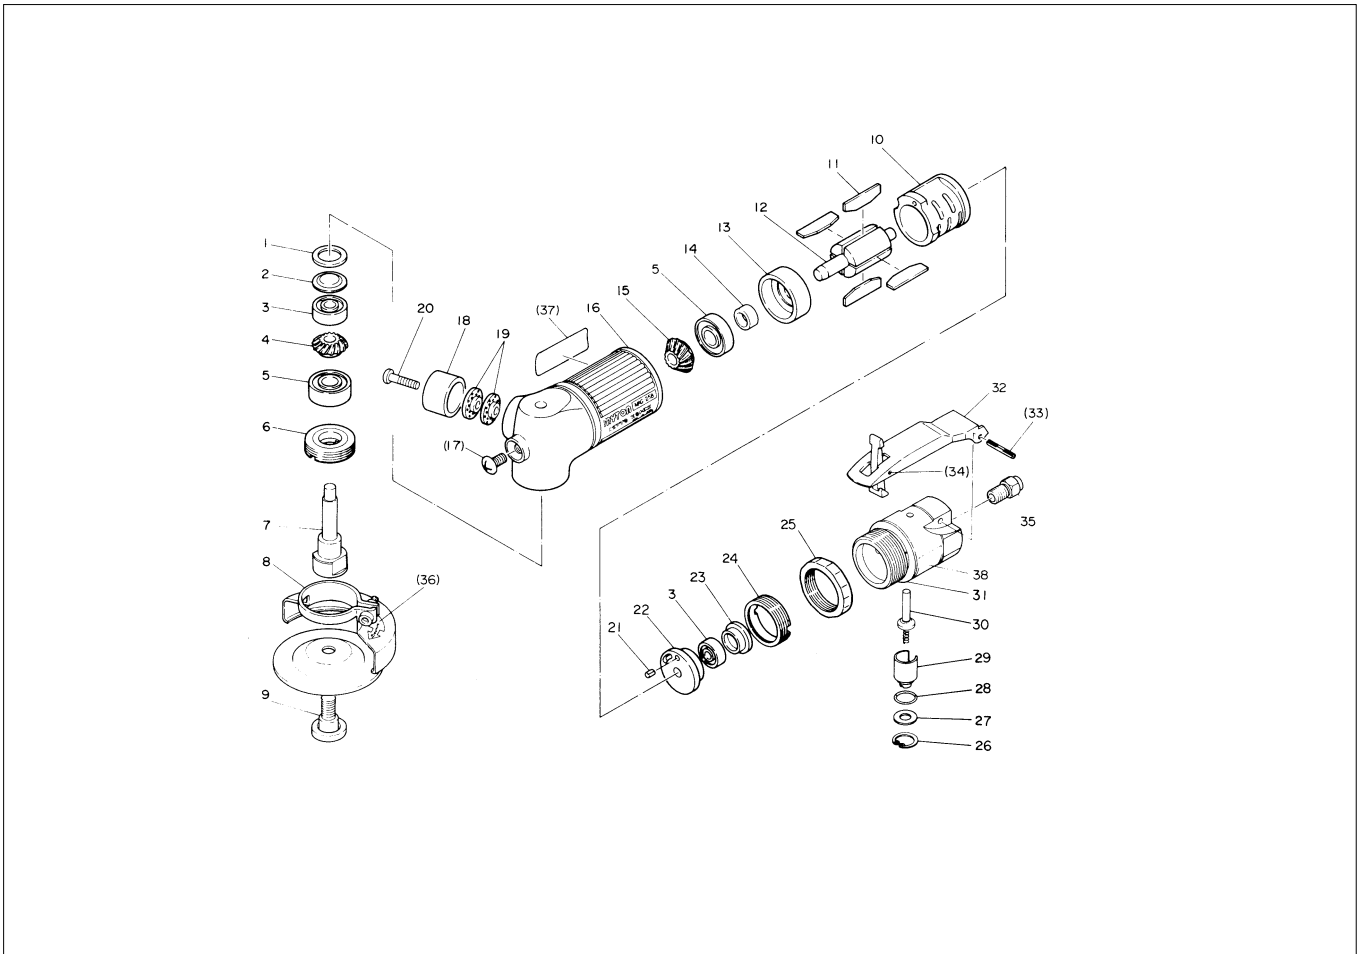

# MYTON MAG-25B ASSEMBLY AND PARTS LIST

The part numbers with ( ) are included in the Ass'y parts written above them.

No.	Part No.	Part Name	Q'ty	Price
1	TP10826	Packing	1	
2	TP10100	Bearing Cover	1	
3	TP03933	Ball bearing 606ZZ	2	
4	TP14225	Gear	1	
5	TP00468	Ball Bearing 608ZZ	2	
6	TA98808	Bearing Set Screw Ass'y	1 set	
7	TP17961	Spindle	1	
8	TB01668	Wheel Guard Ass'y	1 set	
36	(TQ02362)	Label Warning for Wheel Guard	1	
9	TP17962	Outer Flange	1	
10	TP14222	Cylinder	1	
11	TA9A295	Blade Ass'y (4 pcs.)	1 set	
12	TP14224	Rotor	1	
13	TP14931	End Plate B	1	
14	TP06322	Spacer 8 x 11 x 3	1	
15	TP14221	Pinion	1	
16	TB01669	Housing Ass'y	1 set	
37	(TQ02207)	Label Warning CE Mark	1	
17	(TP06715)	Raised Countersunk Head Screw 5 x 8	1	
18	TP14227	Exhaust Cover	1	
19	TP14228	Exhaust Plate	2	
20	TP15164	Pan Head Screw 4 x 16	1	
21	TP00496	Spring Pin 2.5 x 6	1	
22	TP10109	End Plate A	1	
23	TP10110	Cap	1	

No.	Part No.	Part Name	Q'ty	Price
24	TP10098	Adapter	1	
25	TP03468	Lock Ring	1	
26	TP03695	Internal Retaining Ring C-12	1	
27	TP06326	Spacer 6 x 12 x 1.2	1	
28	TP11997	O-ring KS-7	1	
29	TP06325	Adjust Valve	1	
30	TA93070	Throttle Valve Ass'y	1 set	
31	TB01251	Valve Body Sub Ass'y	1 set	
38	(TQ02380)	Label Warning MAG-25B	1	
32	TB01152	Throttle Lever Ass'y	1 set	
33	(TP00460)	Spring Pin 3 x 22	1	
34	(TP05498)	Spring Pin 2 x 16	1	

## ACCESSORIES

	TP18000	Abrasive Wheel AC # 80	1	
	TP04004	Hex. Socket Screw Key 5	1	
	TP00475	Single Ended Spanner 14	1	
35	TP02236	Bushing PT 1/4 x NPT 1/4	1	
	TQ02364	Instruction Manual	1	