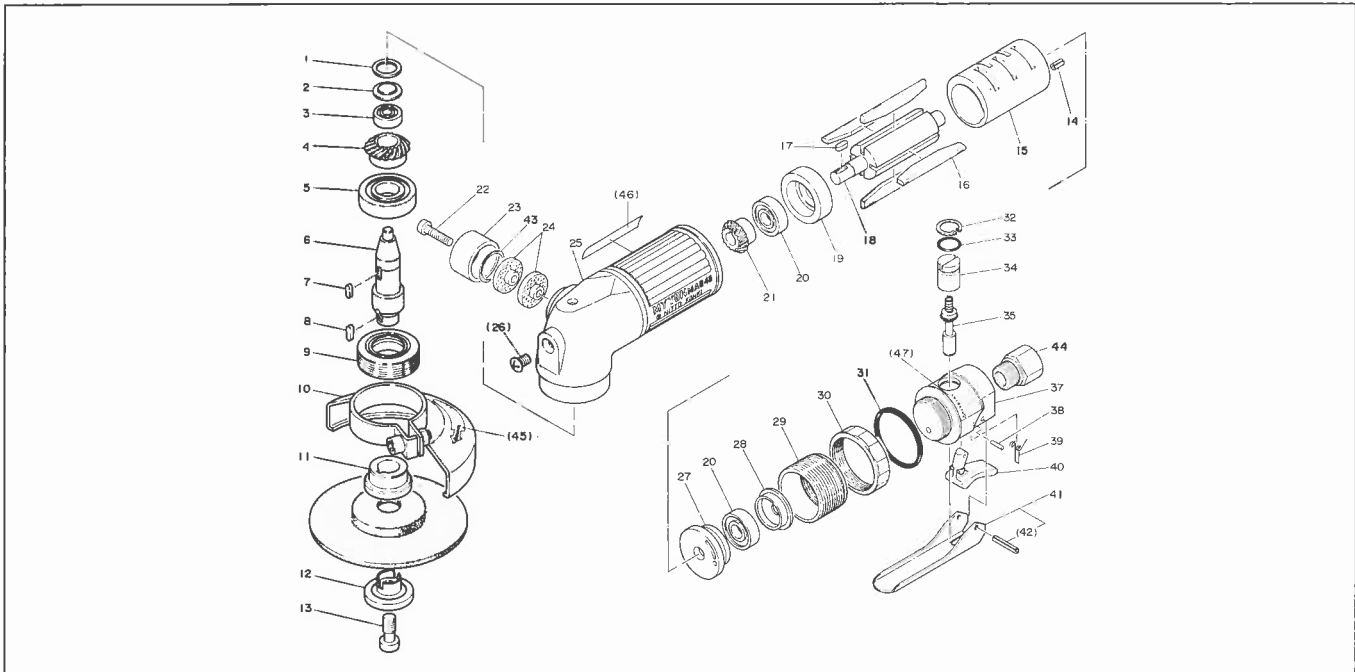

# 11 MYTON MAG-40 ASSEMBLY AND PARTS LIST

The part numbers with ( ) are included in the Ass'y parts written above them.

No.	Part No.	Part Name	Q'ty	Price
1	TQ10826	Packing	1	
2	TP10100	Bearing Cover	1	
3	TP03933	Ball Bearing 606ZZ	1	
4	TP14036	Gear	1	
5	TP01609	Ball Bearing 608ZZ	1	
6	TP14035	Spindle	1	
7	TP00502	Parallel key Both Ends Round 4x4x9.5	1	
8	TP09933	Parallel key Both Ends Round 4x4x12	1	
9	TA98634	Bearing Set Screw Ass'y	1set	
10	TB01677	Wheel Guard Ass'y	1set	
45	(TQ002357)	Label Warning for Wheel Guard	1	
11	TQ00774	Driving Flange	1	
12	TQ00775	Outer Flange 16	1	
13	TP09932	Wheel Lock Bolt	1	
14	TP04061	Spring Pin 3x6	1	
15	TP14031	Cylinder	1	
16	TA9A294	Blade Ass'y(4pcs.)	1set	
17	TP10130	Parallel key Both Ends Round 3x3x10	1	
18	TP14033	Rotor	1	
19	TP14034	End Plate B	1	
20	TP10133	Ball Bearing 609ZZ	2	
21	TP14030	Pinion	1	
22	LP08450	Pan Head Screw 5x25	1	
23	TP14041	Exhaust cover	1	
24	TP14040	Silencer Plate	2	
25	TP01674	Housing Ass'y	1set	
46	(TQ02370)	Label Warning MAG-40	1	
25	TB01684	Housing Ass'y For EU	1set	

No.	Part No.	Part Name	Q'ty	Price
46	(TQ02207)	Label Warning CE Mark For EU	1	
26	(TP06715)	Raised Countersuk Head Screw 5x8	1	
27	TP10137	End Plate A	1	
28	TP10203	Cap	1	
29	TP17446	Adapter	1	
30	TP17452	Lock Ring	1	
31	TP17445	O-ring S-35.5	1	
32	TP03473	Internal Retaining Ring C-14	1	
33	TP11992	O-ring KS-9	1	
34	TP04394	Adjust Valve	1	
35	TA96334	Throttle Valve Ass'y	1set	
37	TA14341	Valve Body	1	
37	(TB01681)	Valve Body Ass'y For EU	1set	
47	(TQ00658)	Label Warning MAG-40 For EU	1	
38	TP09434	Spring Pin 2x12	1	
39	TP14340	Helical Torsion Spring	1	
40	TP14339	Lock Lever	1	
41	TA96253	Throttele Lever Ass'y	1	
42	(TP01921)	Spring Pin 3x18	1	
43	CP20180	O-ring P-18	1	
44	TQ02349	Bushing M16xPT3/8	1	