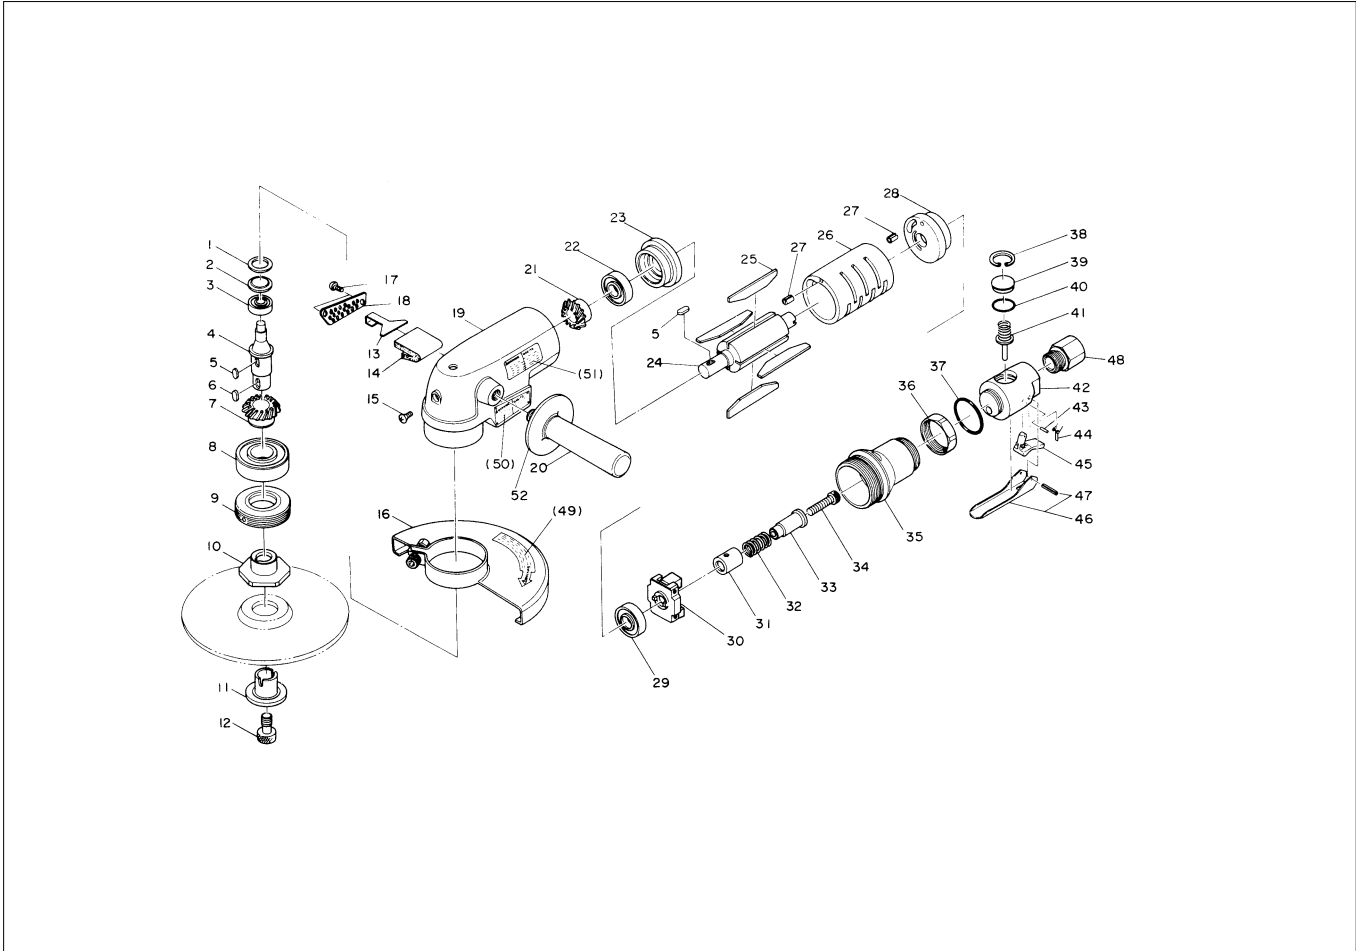

# MYTON MAG-70 ASSEMBLY AND PARTS LIST

The part numbers with ( ) are included in the Ass'y parts written above them.

No.	Part No.	Part Name	Q'ty	Price
1	TP11687	Packing	1	
2	TP11685	Bearing Cover	1	
3	TP00468	Ball Bearing 608ZZ	1	
4	TP11708	Spindle	1	
5	TP00502	Parallel Key Both Ends Round 4 x 4 x 9.5	2	
6	TP09933	Parallel Key Both Ends Round 4 x 4 x 12	1	
7	TP11709	Gear	1	
8	TP11707	Ball Bearing 6304ZZ	1	
9	TA97016	Bearing Set Screw Ass'y	1 set	
10	TQ00772	Driving Flange	1	
11	TQ00771	Outer Flange	1	
12	TP11688	Wheel Lock Bolt	1	
13	TP12260	Filter Support	1	
14	TP12261	Filter	1	
15	TP06715	Raised Countersunk Head Screw 5 x 8	1	
16	TB01700	Wheel Guard Ass'y	1 set	
49	(TQ02357)	Label Warning for Wheel Guard	1	
17	TP02618	Pan Head Screw 4 x 8	2	
18	TP11691	Exhaust Cover	1	
19	TB01706	Housing Sub Ass'y	1 set	
50	(TQ02384)	Name Plate MAG-70	1	
51	(TQ02385)	Label Warning CE Mark B	1	
20	TA90586	Side Handle Ass'y	1 set	
52	TQ02387	Grip Guard B	1	
21	TP11694	Pinion	1	
22	TP11701	Ball Bearing 6201DD	1	
23	TP11700	End Plate B	1	
24	TP11697	Rotor	1	
25	TA9A292	Blade Ass'y (4 pcs.)	1 set	

No.	Part No.	Part Name	Q'ty	Price
26	TP11699	Cylinder	1	
27	TP04061	Spring Pin 3 x 6	2	
28	TP11696	End Plate A	1	
29	TP11695	Ball Bearing 6201ZZ	1	
30	TA97298	Base Ass'y	1 set	
31	TP11705	Sleeve	1	
32	TP11706	Spring 1.8 x 13.7 x 25.5	1	
33	TP11704	Sleeve Guide	1	
34	TP05648	Hex. Socket Head Cap Screw 5 x 45	1	
35	TA9A765	Valve Holder Sub Ass'y	1 set	
36	TP17452	Lock Ring	1	
37	TP17445	O-Ring S-35.5	1	
38	TP10448	Internal Retaining Ring C-24	1	
39	TP10444	Valve Cap	1	
40	TP10714	O-Ring S-22	1	
41	TA96331	Throttle Valve Ass'y	1 set	
42	TP16235	Valve Body	1	
43	TP09434	Spring Pin 2 x 12	1	
44	TP14340	Helical Torsion Spring	1	
45	TP14339	Lock Lever	1	
46	TA96253	Throttle Lever Ass'y	1	
47	TP01921	Spring Pin 3 x 18	1	
48	TQ02414	Bushing M22 x PT1/2	1	