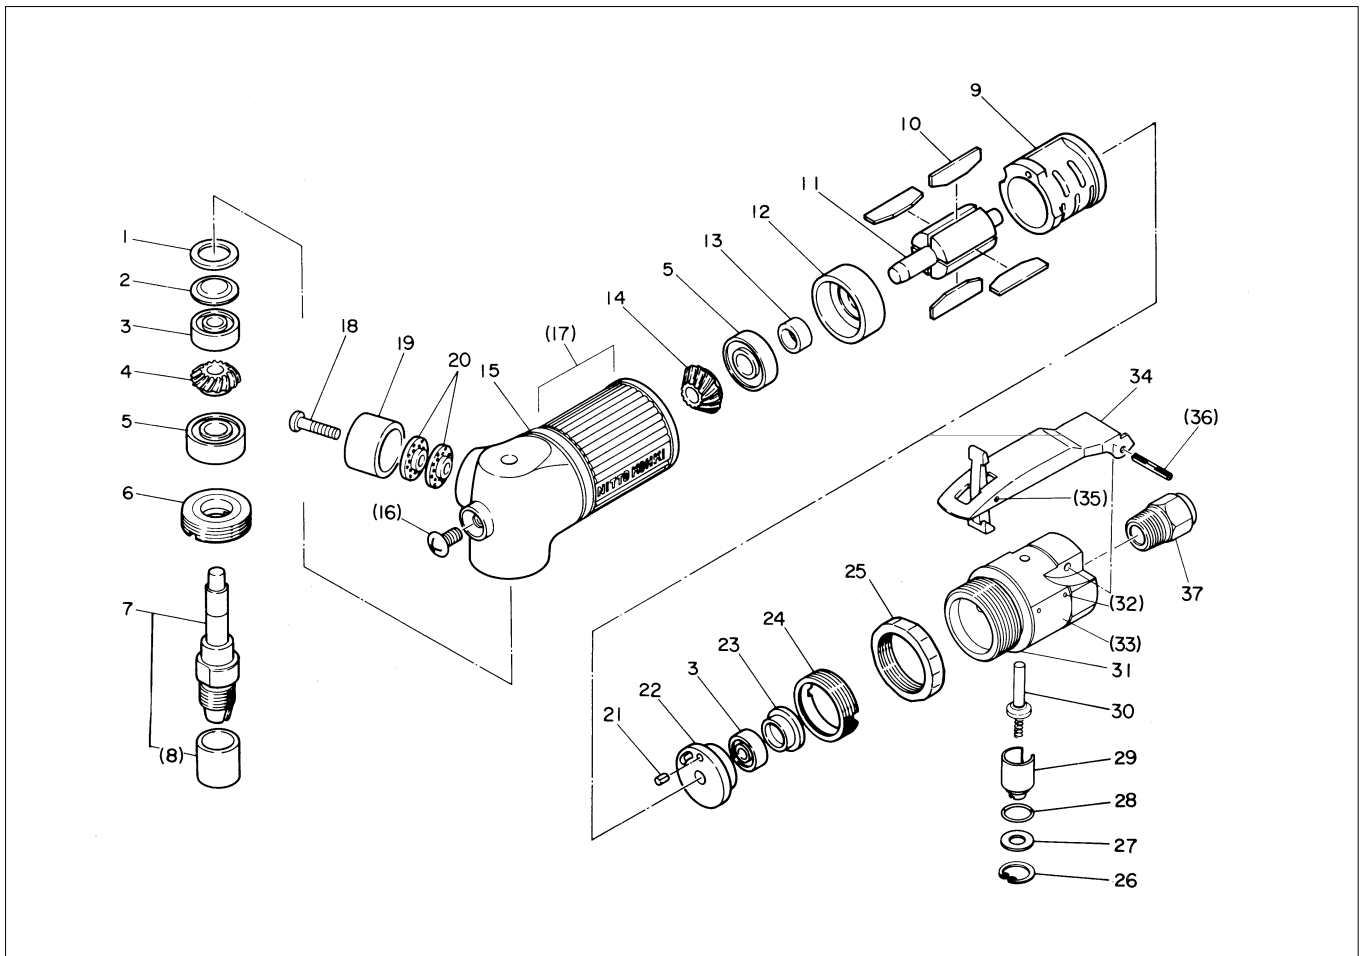

MYTON MAS-20B ASSEMBLY AND PARTS LIST

The part numbers with () are included in the Ass'y parts written above them.

No.	Part No.	Part Name	Q'ty	Price
1	TP10826	Packing	1	
2	TP10100	Bearing Cover	1	
3	TP03933	Ball Bearing 606ZZ	2	
4	TP14225	Gear	1	
5	TP00468	Ball Bearing 608ZZ	2	
6	TA98808	Bearing Set Screw Ass'y	1 set	
7	TA99058	Chuck Sub Ass'y	1 set	
8	(TP10742)	Chuck Nut	1	
9	TP14222	Cylinder	1	
10	TA9A295	Blade Ass'y (4 pcs.)	1 set	
11	TP14224	Rotor	1	
12	TP14931	End Plate B	1	
13	TP06322	Space 8 x 11 x 3	1	
14	TP14221	Pinion	1	
15	TB01252	Housing Ass'y	1 set	
16	(TP06715)	Cross-recessed Oral Countersunk Head Machine Screw 5 x 8	1	
17	(TQ01767)	Name Plate MAS-20B	1	
18	TP15164	Cross-recessed Pan Head Machine Screw 4 x 16	1	
19	TP14227	Exhaust Cover	1	
20	TP14228	Exhaust Plate	2	

No.	Part No.	Part Name	Q'ty	Price
21	TP00496	Spring Pin 2.5 x 6	1	
22	TP10109	End Plate A	1	
23	TP10110	Cap	1	
24	TP10098	Lock Nut	1	
25	TP03468	Lock Ring	1	
26	TP03695	Retaining Ring C-12	1	
27	TP06326	Spacer 6 x 12 x 1.2	1	
28	TP11997	O-Ring KS-7	1	
29	TP06325	Adjust Valve	1	
30	TA93070	Throttle Valve Ass'y	1 set	
31	TB01395	Valve Body Sub Ass'y	1	
32	(TQ00658)	Drive Screw 1.85 x 3.2	4	
33	(TQ01993)	Warning Label	1	
34	TB01152	Throttle Lever Ass'y	1 set	
35	(TP05498)	Spring Pin 2 x 16	1	
36	(TP00460)	Spring Pin 3 x 22	1	
37	TP02236	Reducer PT 1/4 x NPT 1/4	1	

ACCESSORIES

	TP00475	Single Ended Spanner 14	2	
	TP02380	Hose Nipple NPT 1/4 x 3/8	1	
	TQ00649	Eye Protection	1	
	TQ01770	Instruction Manual	1	