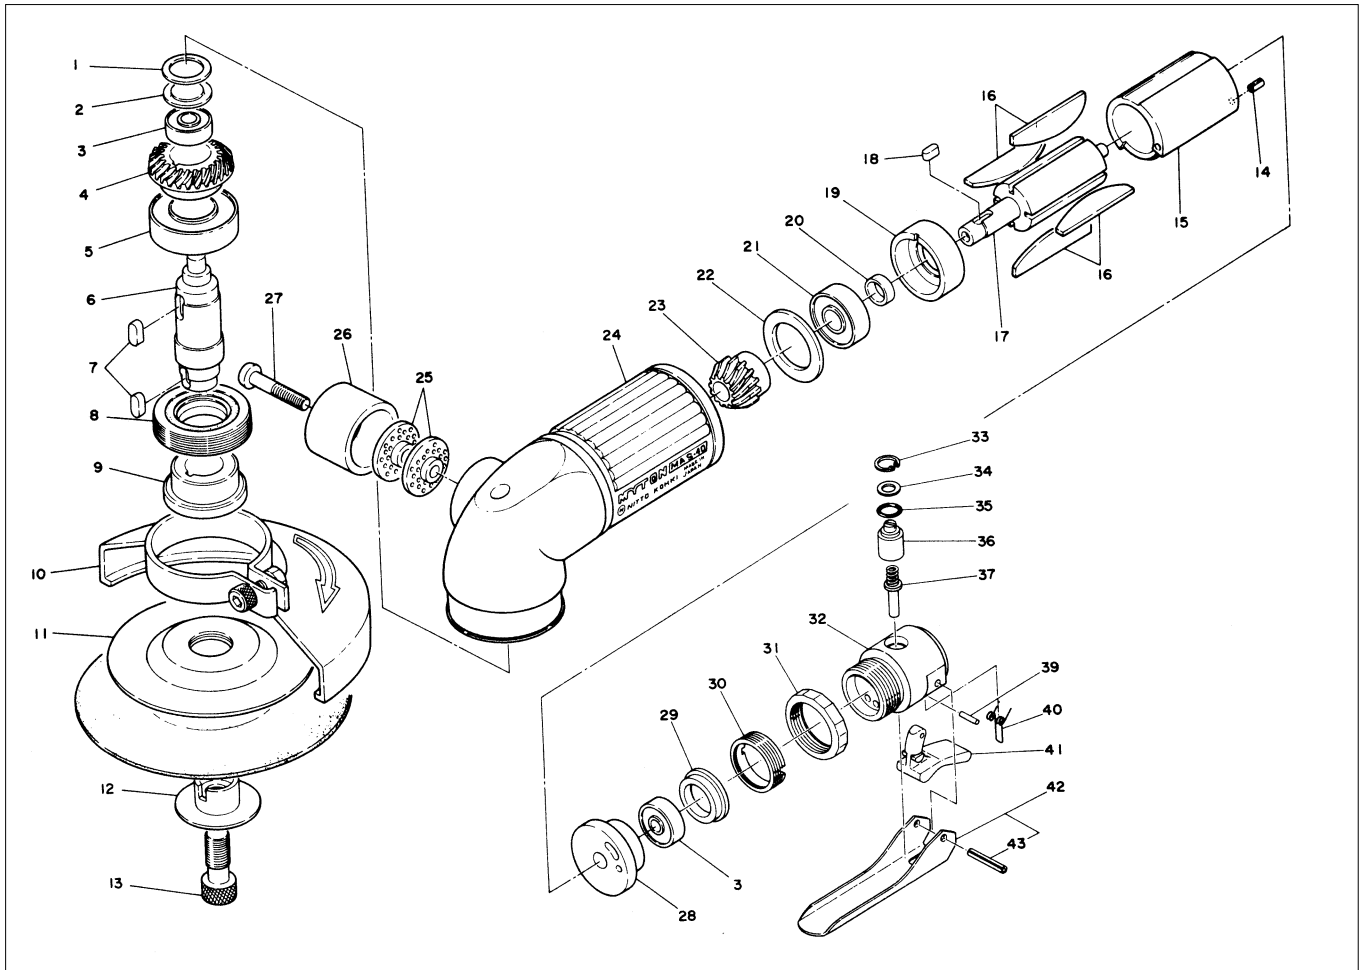

MYTON MAS-40 ASSEMBLY AND PARTS LIST

The part numbers with () are included in the Ass'y parts written above them.

| No. | Part No. | Part Name | Q'ty | Price |
|-----|----------|-------------------------|-------|-------|
| 1 | TP10826 | Packing | 1 | |
| 2 | TP10100 | Bearing Cover | 1 | |
| 3 | TP03933 | Ball Bearing 606ZZ | 2 | |
| 4 | TP10116 | Gear | 1 | |
| 5 | TP00539 | Ball Bearing 6002ZZ | 1 | |
| 6 | TP14933 | Spindle | 1 | |
| 7 | TP00502 | Sunk Key 4 x 4 x 9.5 | 2 | |
| 8 | TA91054 | Bearing Set Screw Ass'y | 1 set | |
| 9 | TP10213 | Lock Plate | 1 | |
| 10 | TA99145 | Wheel Guard Ass'y | 1 set | |
| 11 | TP14948 | Sanding Pad | 1 | |
| 12 | TP14944 | Disc Lock 16 | 1 | |
| 13 | TP09932 | Disk Lock Bolt | 1 | |
| 14 | TP00496 | Spring Pin 2.5 x 6 | 1 | |
| 15 | TP06121 | Cylinder | 1 | |
| 16 | TA9A287 | Blade Ass'y (4 pcs.) | 1 set | |
| 17 | TP14932 | Rotor | 1 | |
| 18 | TP10107 | Sunk Key 3 x 3 x 8 | 1 | |
| 19 | TP14931 | End Plate B | 1 | |
| 20 | TP06322 | Spacer 8 x 11 x 3 | 1 | |
| 21 | TP00468 | Ball Bearing 608ZZ | 1 | |
| 22 | TP10101 | Spacer 19 x 28 x 2 | 1 | |
| 23 | TP10113 | Pinion | 1 | |
| 24 | TA99150 | Housing Ass'y | 1 set | |