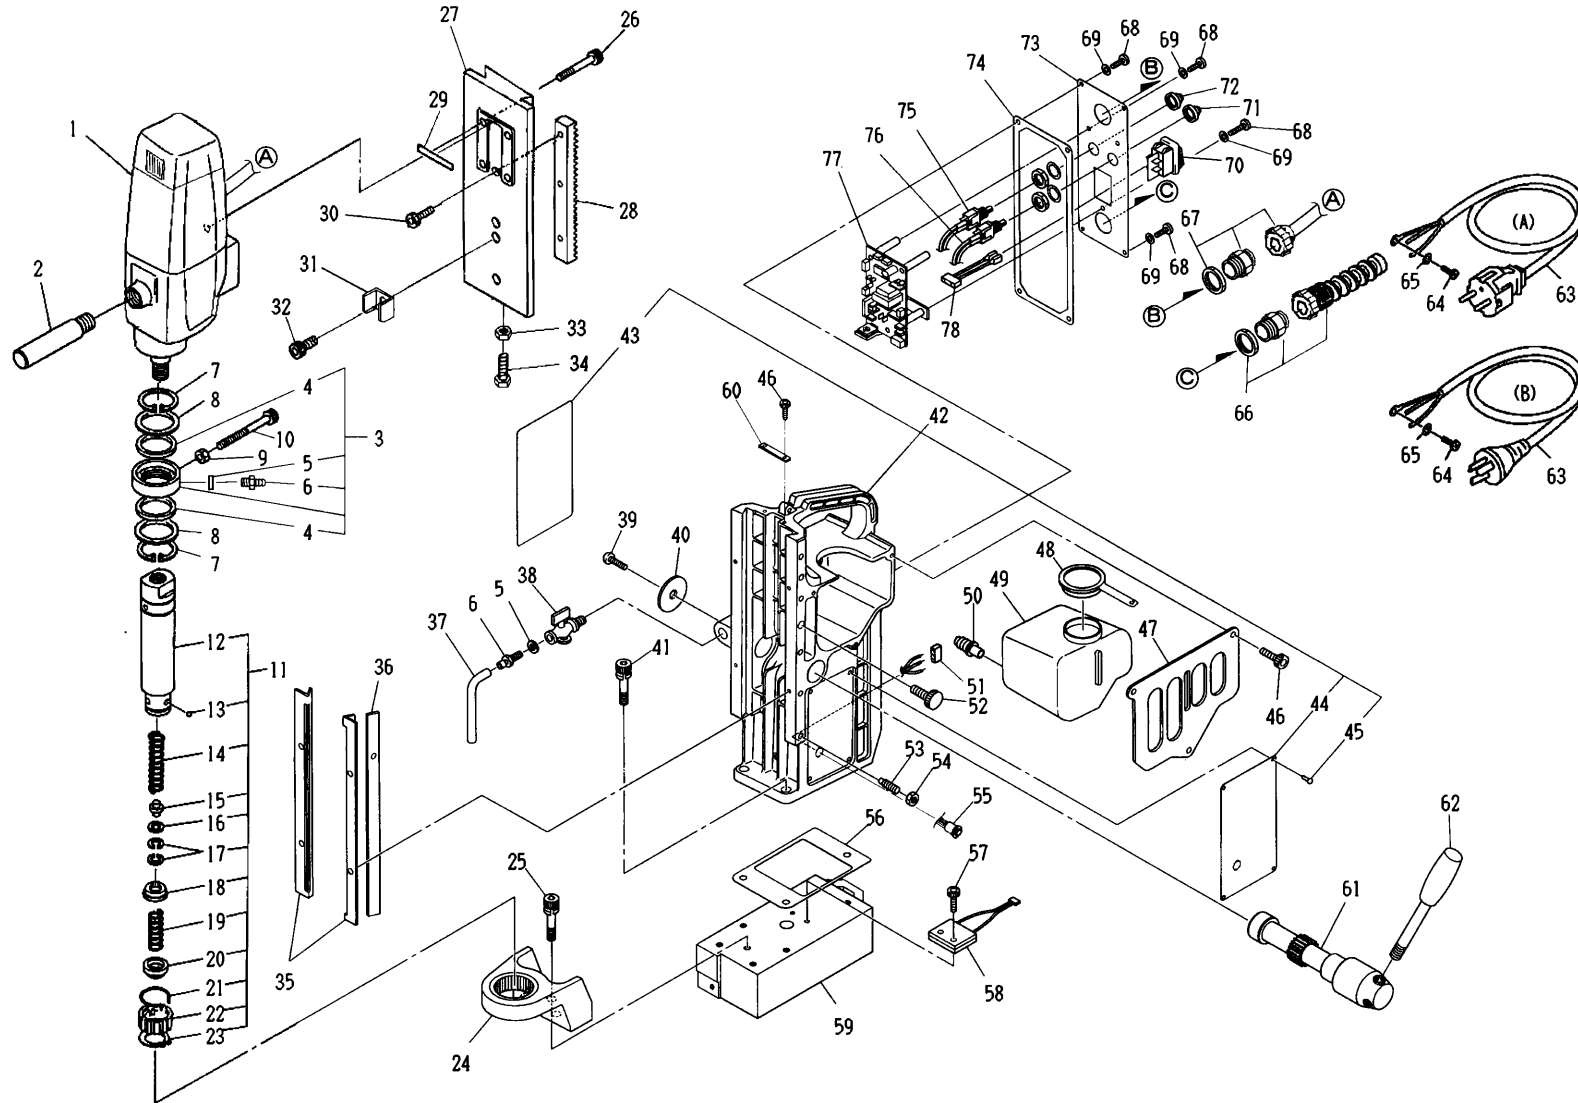

No.	Part No.	Part Name	Q'ty	Price
1	TB07564	Drill Motor Ass'y	1set	
-	(TB05187)	Carbon Brush Ass'y	1set	
2	TB02534	Side Handle Ass'y	1set	
3	TB00496	Oil Ring Sub Ass'y	1set	
4	(TP14499)	Oil Seal GD38x48x4	2	
5	(CP21947)	Packing S-4.7x8x0.8	2	
6	(TP14500)	Hose Nipple	2	
7	TP14969	External Retaining Ring ISTW-38	2	
8	TP12773	Washer 38.5x54x1	2	
9	LP10496	Hex. Nut M6	1	
10	TP05469	Hex. Socket Head Cap Screw 6x45	1	
11	TB07172	Arbor Body Ass'y	1set	
12	(TQ10650)	Arbor Body	1	
13	(TB01672)	Ball 5/16 Ass'y	1set	
14	(TQ10649)	Spring 1.4x16.2x135	1	
15	(TQ01895)	Pilot Spacer	1	
16	(TP15848)	Spacer 10.5x19x5	1	
17	(TP13905)	Internal Retaining Ring RTW-19	2	
18	(TB01348)	Washer Ass'y	1set	
19	(TQ01898)	Spring 0.8x12x31	1	
20	(TB01349)	Push Ring Ass'Y	1set	
21	(TQ01896)	Rotating Spring	1	
22	(TQ01897)	Sleeve	1	
23	(TP15239)	External Retaining Ring C-28	1	
24	TB05407	Bracket Ass'y	1set	
25	TQ03346	Hex. Socket Head Cap Screw 8x30 With Spring Washer	3	
26	TP04532	Hex. Socket Head Cap Screw 5x30	4	
27	TQ11072	Slide Board	1	
28	TP12776	Rack	1	
29	TQ11027	Shim 0.2	1	
30	TP01945	Hex. Socket Head Cap Screw 5x12	3	
31	TQ11073	Oil Ring Stopper	1	
32	TP03247	Hex. Socket Head Cap Screw 10 x 15	1	
33	TP08584	Hex. Nut M8	1	
34	TP04857	Hex. Bolt 8x25	1	
35	TP12777	Slide Plate	2	
36	TQ06773	Gib	1	
37	TB01098	Tube 4x7x3000 Ass'y(230mm)	1set	
38	TP14495	P valve PT1/8	1	
39	TQ04806	Hex. Socket Button Head Screw 8x15	1	
40	TQ07081	Washer 30x8.5x3.2	1	
41	TQ03344	Hex. Socket Head Cap Screw 8x20 With Spring Washer	3	
42	TB07560	Body Sub Ass' y	1set	
43	(TQ11281)	Label Warning	1	
79	(TQ11282)	Label Earth	1	