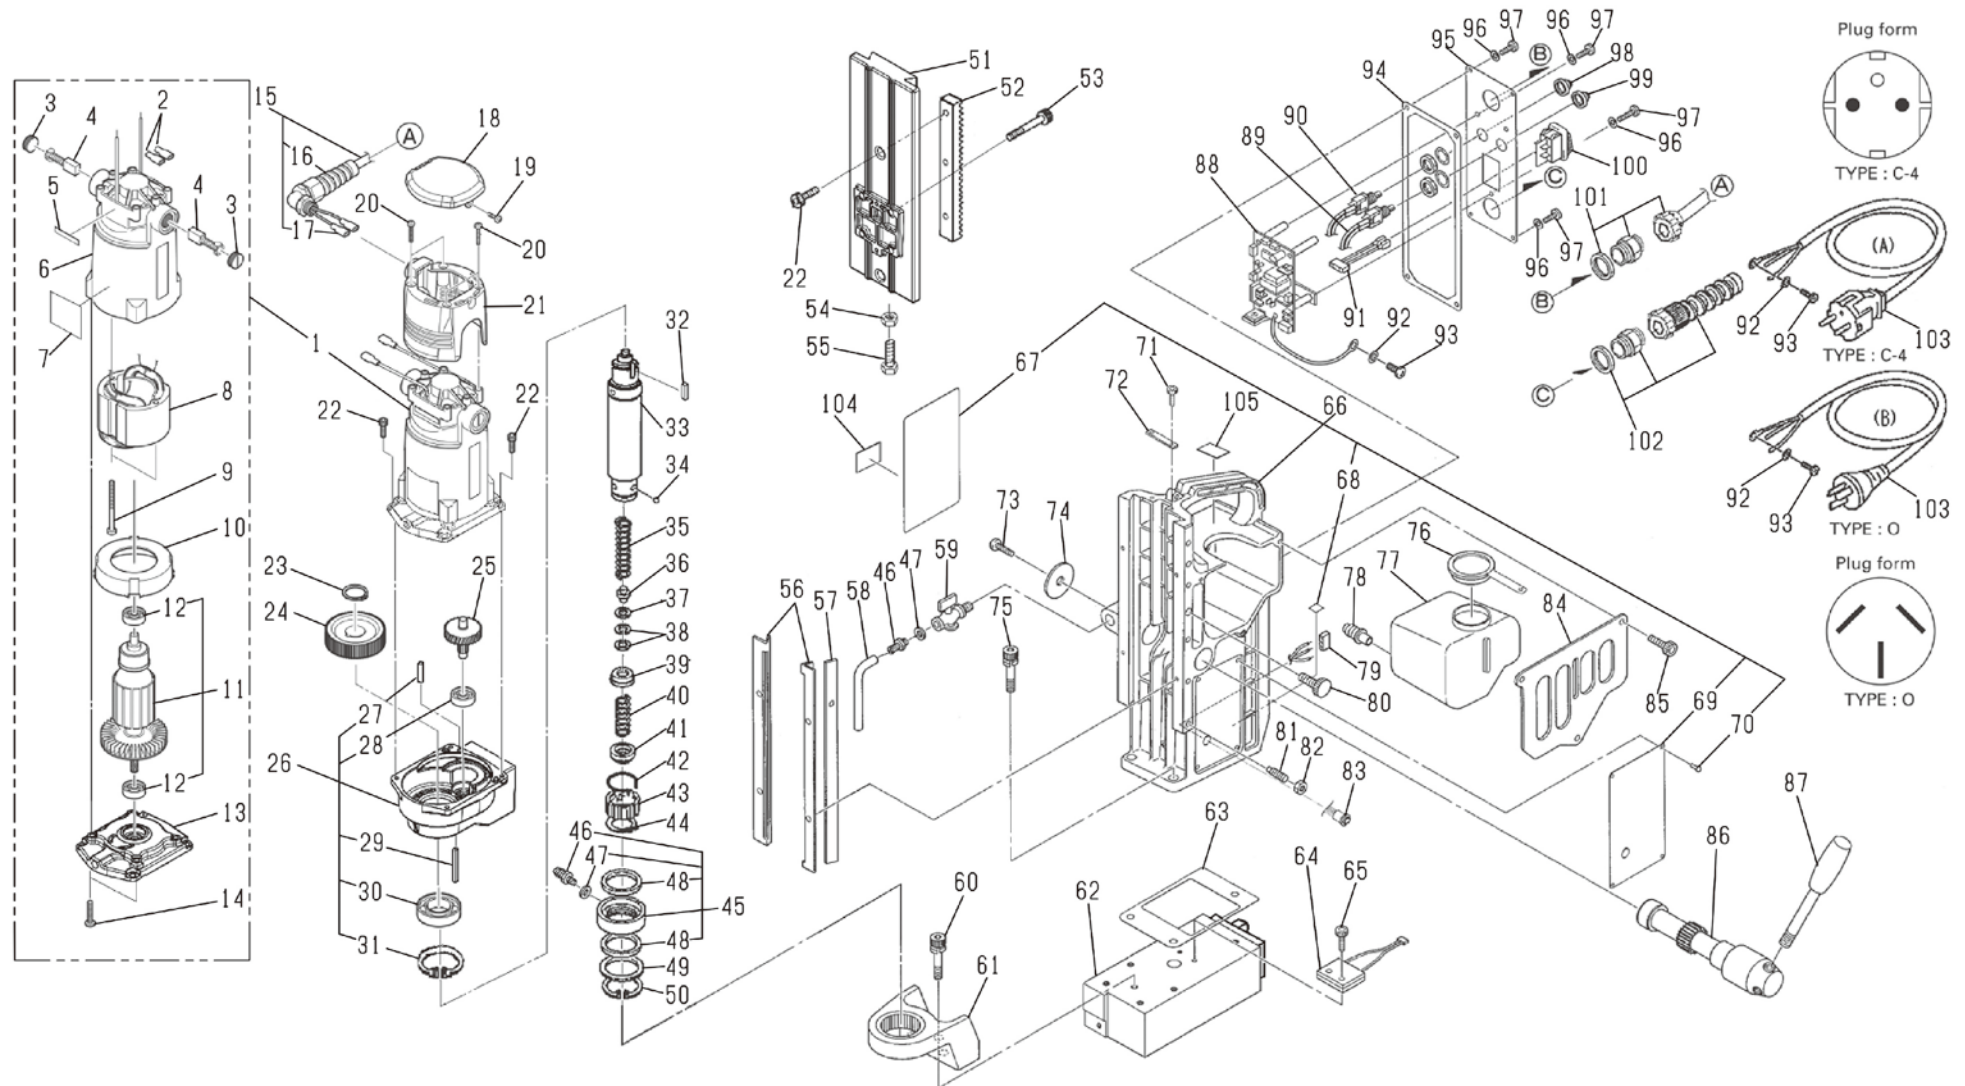

Exploded diagram/parts list are subject to change at any time without notice. (As of Apr. 2017)

No.	Part No.	Part Name	Q'ty	Price	No.	Part No.	Part Name	Q'ty	Price	No.	Part No.	Part Name	Q'ty	Price
1	TB10217	Drill Motor Ass'y	1set		48	(TP14499)	Oil Seal GD38 × 48 × 4	2		91	TB07445	S Cord Ass'y	1set	
2	(TQ12299)	Male Terminal TMEDN630809-MA	2		49	TP12773	Washer 38.5 × 54 × 1	1		92	TP04464	Toothed Lock Washer B M4	2	
3	(TQ11581)	Brush Cap	2		50	TP14969	External Retaining Ring ISTW-38	1		93	LP08489	Binding Head Screw 4 × 6	2	
4	(TB07700)	Carbon Brush Ass'y	1set		51	TQ15113	Slide Board	1		94	TQ07085	Packing Body	1	
5	(TQ11585)	Label Voltage 230V	1		52	TP12776	Rack	1		95	TQ11279	Switch Plate	1	
6	(TB07723)	Motor Case Ass'y	1set		53	TP04532	Hex. Socket Head Cap Screw 5 × 30	4		96	TQ00258	Seal Washer M4	7	
7	(TQ11565)	Label Arbor Warning	1		54	TP08584	Hex. Nut M8	1		97	TP02618	Pan Head Screw 4 × 8	7	
8	(TQ11583)	Stator 230V	1		55	TP04857	Hex. Bolt 8 × 25	1		98	TQ10467	Waterproofing Cap Red	1	
9	(TQ11584)	Pan Head Tapping Screw 5 × 60	2		56	TP12777	Slide Plate	2		99	TQ10085	Waterproofing Cap Black	1	
10	(TQ11582)	Fan Case	1		57	TQ06773	Gib	1		100	TQ07306	Rocker Switch	1	
11	(TB07724)	Armature Ass'y 230V	1set		58	TB01098	Tube 4 × 7 × 3000 Ass'y(150mm)	1set		101	TQ07097	Cable Connector 3217	1	
12	(TQ11925)	Ball Bearing 608LLB	2		59	TP14495	P valve PTL/8	1		102	TQ11075	Cable Connector 3247	1	
13	(TB10263)	Motor Flange Ass'y	1set		60	TQ03346	Hex. Socket Head Cap Screw 8 × 30 With Spring Washer	3		103	TB05896	Cabtyre Cord Ass'y (220-240V) TYPE C-4 (A)	1set	
14	(TQ11337)	Pan Head Tapping Screw 5 × 25	4		61	TB05407	Bracket Ass'y	1set			TB04482	Cabtyre Cord Ass'y (220-240V) TYPE O (B)	1set	
15	TB10265	Connecting Cable Ass'y A	1set		62	TB07566	Square Pole A Ass'y	1set		104	LQ04642	Label C-TICK (AUSTRALIA)	1	
16	(TQ06824)	Cord Protector	1		63	TQ07088	Packing Pole	1		105	TQ11877	Label Guarantee (AUSTRALIA)	1	
17	(TQ11503)	Female Terminal TMEDN630820-FA	2		64	TB01363	Side Slip Detection Function Ass'y	1set		The part numbers with () are include in the Ass'y parts written above them.				
18	TQ13797	Motor Head Cover B	1		65	TQ10600	Hex. Socket Head Cap Screw 4 × 18	2		Accessories				
19	TP14489	Pan Head Tapping Screw 4 × 10	1		66	TB10210	Body Sub Ass'y	1set		No.	Part No.	Part Name	Q'ty	Price
20	TQ13101	Pan Head Tapping Screw 4 × 25	4		67	(TQ12839)	Label Warning	1			TP04696	Hex. Socket Screw Key 3	1	
21	TQ13796	Motor Head Cover A	1		68	(TQ11282)	Label Earth	1			TP04004	Hex. Socket Screw Key 5	1	
22	TP01945	Hex. Socket Head Cap Screw 5 × 12	7		69	(TQ15111)	Plate Spec.	1			TP17014	Spanner 8 × 10	1	
23	CQ02200	External Retaining Ring C-25	1		70	(TP05136)	Drive Rivet N0.2 × 4.8	4			TJ16019	Pilot Pin 08050	1	
24	TQ15119	Spur Gear 0.8 × 83	1		71	TP04715	Hex. Socket Head Cap Screw 4 × 8	2			TQ01051	Sub Handle	1	
25	TB10264	Gear Shaft Ass'y	1set		72	TQ11074	Rack Stopper	1			TQ12007	Guard	1	
26	TB10222	Gear Box Sub Ass'y	1set		73	TQ04806	Hex. Socket Button Head Screw 8 × 15	1			TQ15123	Instruction Manual	1	
27	(TQ12425)	Knock-pin MS5-15	1		74	TQ07081	Washer 30 × 8.5 × 3.2	1			TA99027	Chain Ass'y	1set	
28	(TP12419)	Ball Bearing 628ZZ	1		75	TQ03344	Hex. Socket Head Cap Screw 8 × 20 With Spring Washer	3			TB02145	Cutting Oil 0.5L Ass'y	1set	
29	(TP03261)	Spring Pin 4 × 26 AW	1		76	TQ11062	Rubber Cap	1			TB10224	Carrying Case Ass'y	1set	
30	(TQ15116)	Ball Bearing 6005LLU	1		77	TQ07064	Oil Tank	1						
31	(CP20569)	Internal Retaining Ring C-47	1		78	TQ06786	Rubber Plug	1						
32	TQ15120	Parallel Key 6 × 6 × 20	1		79	LQ04533	Housing	1						
33	TQ15117	Spindle Arbor	1		80	TP02931	Set Screw	1						
34	TB01672	Ball 5/16 Ass'y	1set		81	TQ00730	Hex. Socket Set Screw with Dog Point 6 × 20	5						
35	TQ10649	Spring 1.4 × 16.2 × 149	1		82	TP07419	Hex. Nut Type3 M6	5						
36	TQ01895	Pilot Spacer	1		83	TB05739	LED Ass'y	1set						
37	TP15848	Spacer 10.5 × 19 × 5	1		84	TQ07089	Oil Tank Cover	1						
38	TP13905	Internal Retaining Ring RTW-19	2		85	TP06342	Hex. Soked Head Cap Screw 4 × 10	3						
39	TB01348	Washer Ass'y	1set		86	TQ07082	Pinion Shaft	1						
40	TQ01898	Spring 0.8 × 12 × 31	1		87	TQ01681	Rod Handle	3						
41	TB01349	Push Ring Ass'Y	1set		88	TB10266	Spare Control Board Ass'y	1set						
42	TQ01896	Rotating Spring	1		89	TB05884	Switch SW2 Ass'y	1set						
43	TQ01897	Sleeve	1		90	TB05885	Switch SW3 Ass'y	1set						
44	TP15239	External Retaining Ring C-28	1											
45	TB00713	Oil Ring Ass'y	1set											
46	(TP14500)	Hose Nipple	2											
47	(CP21947)	Packing S-4.7 × 8 × 0.8	2											