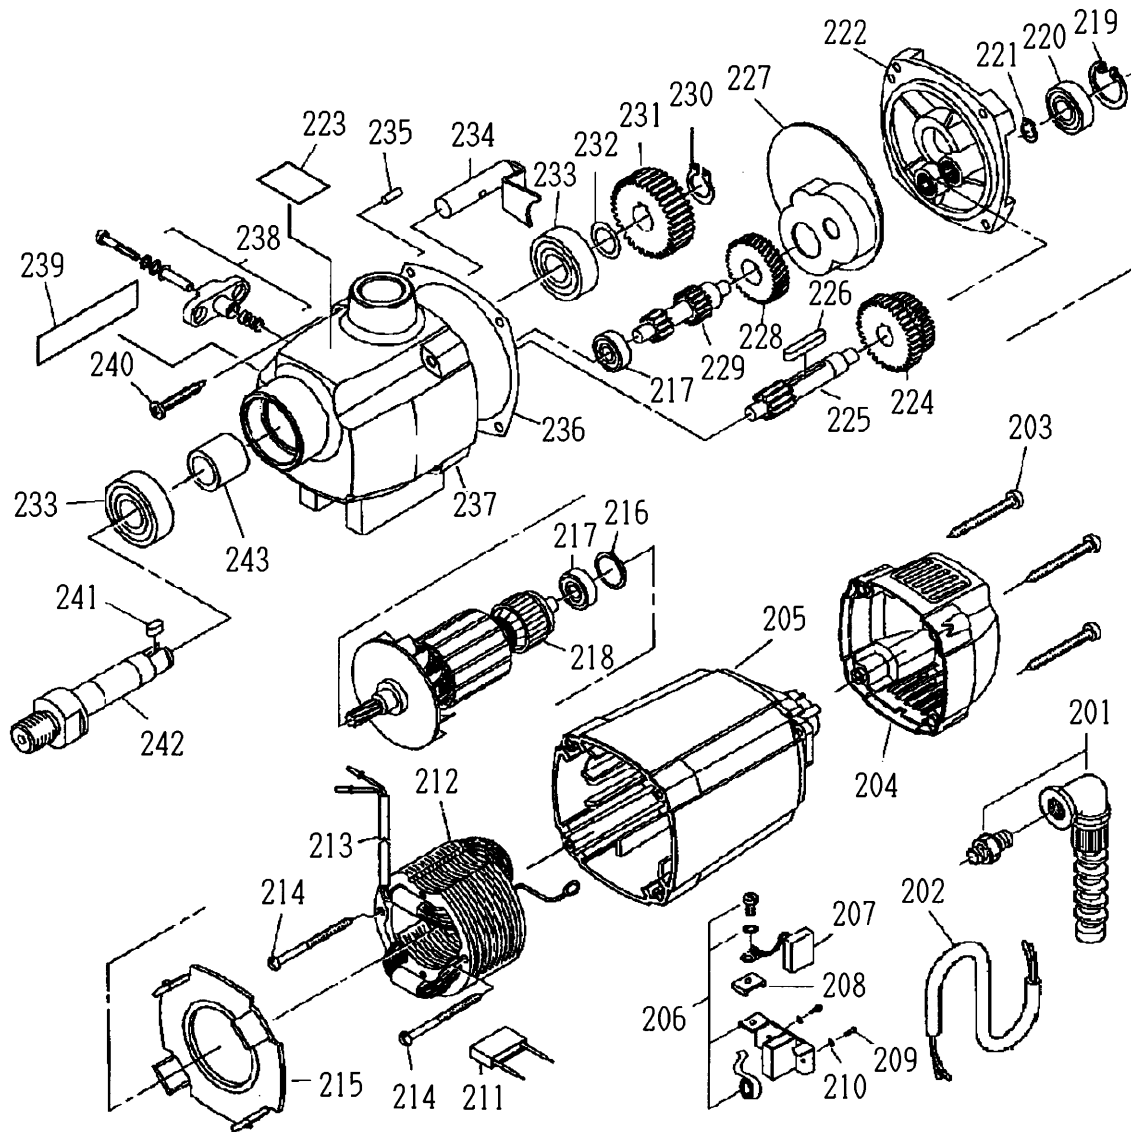

10 ATRA ACE WA-5000 MOTOR ASSEMBLY AND PARTS LIST

⚠ WARNING

The illustration is for information only. Users should never disassemble parts. Contact the sales agent from whom you purchased the tool or an authorized dealer should the tool need service, repair or replacement of parts.

No.	Part No.	Part Name	Q'ty	Price
201	TQ06824	Cord Protector	1	
202	TQ06843	Connecting Cable	1	
203	TQ06819	Self Tapping Screw HC4.8 X 38	4	
204	TQ06818	Cap	1	
205	TQ06850	Motor Housing	1	
206	TB05193	Brush Holder Ass'y	1set	
207	TB05187	Carbon Brush Ass'y	1set	
208	TQ06838	Contact Washer	1	
209	TQ06828	Screw ZM4 X 12	2	
210	TQ06820	Spring Washer B4	2	
211	TQ06851	Condenser	1	
212	TB07200	Stator Ass'y (115V)	1set	
	TB07201	Stator Ass'y (230V)	1set	
213	TQ06852	Insulating Tubing	1	
214	TQ06849	Self Tapping Screw HC3.9 X 60	2	
215	TQ06848	Air Guiding Ring	1	
216	TQ06839	O-Ring 22 X 2.5	1	
217	TP00468	Ball Bearing 608ZZ	2	
218	TB07202	Armature Ass'y (115V)	1set	
	TB07203	Armature Ass'y (230V)	1set	
219	TP01036	Internal Retaining Ring C28	1	
220	TP00498	Ball Bearing 6001ZZ	1	

No.	Part No.	Part Name	Q'ty	Price
221	TP06390	External Retaining Ring C11	1	
222	TB05479	Bearing Bracket Ass'y	1set	
223	TQ10648	Label Caution Change	1	
224	TQ07076	Gear Block 34/40Z	1	
225	TQ07075	Pinion Shaft 13Z	1	
226	TQ07077	Key A5 X 5 X 28	1	
227	TQ06825	Grease Chamber	1	
228	TQ07069	Intermediate Gear 34Z	1	
229	TQ07070	Pinion Shaft 11/17Z	1	
230	CP04989	External Retaining Ring C15	1	
231	TQ07073	Spindle Gear 45Z	1	
232	TQ07074	Fitting Washer 15 X 22 X 0.2	1	
233	TQ06830	Ball Bearing 6203LLU	2	
234	TB05399	Coupling Bolt Ass'y	1set	
235	TQ06842	Notched Pin 4 X 12	1	
236	TQ06844	Gear Case Seal	1	
237	TB05478	Gear Case Ass'y	1set	
238	TB05398	Gear Changer Ass'y	1set	
239	TQ10647	Label Change Knob	1	
240	TQ06840	Self Tapping Screw HC4.8 X 50	4	
241	TQ07072	Key A5 X 5 X 12	1	
242	TQ07071	Spindle	1	
243	TQ11028	Collar	1	