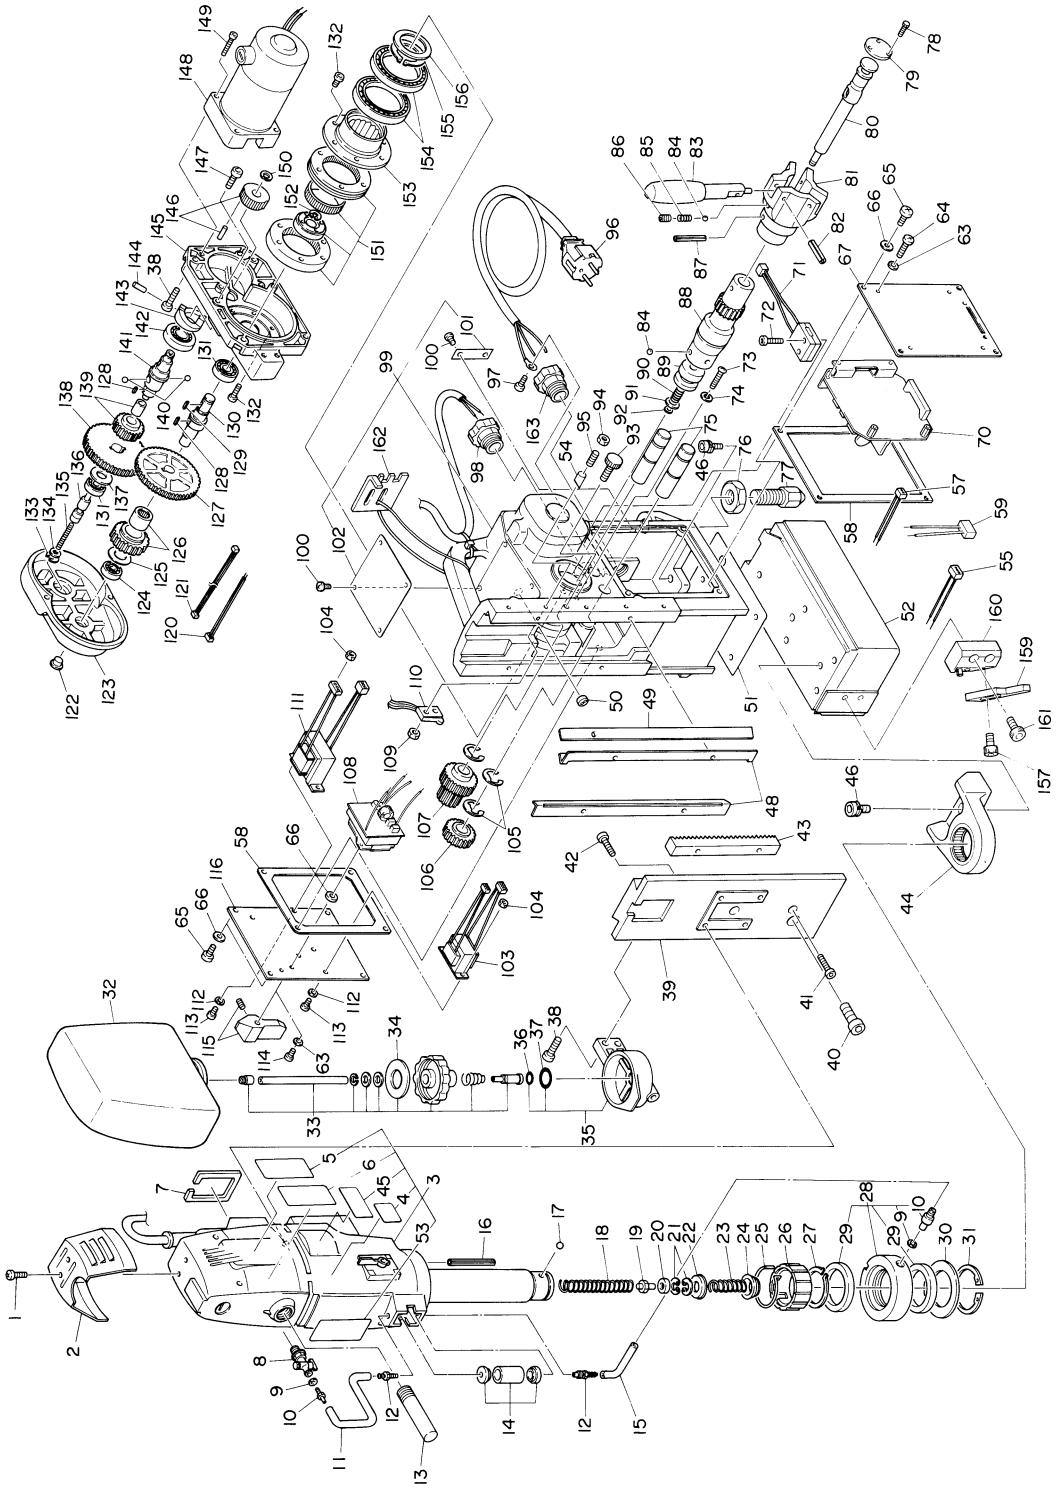

ATRA ACE QA-6500 (220-240V) ASSEMBLY AND PARTS LIST

The parts numbers with ( ) are included in the Assy parts written above them.

No.	Part No.	Part Name	Q'ty	Price
1	LP30156	Pan Head Screw 4 x 6	2	
2	TQ00926	Protection Cover	1	
3	TB03986	Drill Motor Sub Assy B	1 set	
-	TA9A028	Carbon Brush Assy	1 set	
4	TQ05078	Label Drill rpm	1	
45	TQ05063	Label Lubrication	1	
5	TQ05065	Label Cutter insertion	1	
6	TQ05064	Label mounting the cutter	1	
54	TQ05066	Label Caution Cutter	1	
7	TQ00927	Packing Drill Motor	1	
8	TP14495	P-Valve PT1/8	1	
9	CP21947	Packing S-4.7 x 8 x 0.8	2	
10	TP14500	Hose Nipple	2	
11	TB01098	Tube 4 x 7 x 3000 Assy	1 set	
12	TQ00672	Dropper Nipple	2	
13	TB02534	Side Handle Assy	1 set	
14	TB00503	Oil Dropper	1 set	
15	TB01098	Tube 4 x 7 x 3000 Assy	1 set	
16	TP03261	Spring Pin 4 x 26AW	1 set	
17	TB01672	Ball 5/16 Assy	1 set	
18	TP15998	Spring 1.6 x 16.2 x 120	1	
19	TQ01895	Pilot Spacer	1	
20	TP15848	Spacer 10.5 x 19 x 5	1	
21	TP13905	Internal Retaining Ring RTW19	2	
22	TB01348	Washer Assy	1 set	
23	TQ01898	Spring 0.8 x 12 x 31	1 set	
24	TB01349	Push Ring Assy	1 set	
25	TQ01896	Rotating Spring	1	
26	TP01897	Sleeve	1	
27	TP15239	External Retaining Ring C-28	1	
28	TB00713	Oil Ring Assy	1 set	
29	(TP14499)	Oil Seal GD 38 x 48 x 4	2	
30	TP12773	Washer 38.5 x 54 x 1	1	
31	TP14969	External Retaining Ring ISTW-38	1	
32	TQ04779	Oil Tank	1	
33	TB03765	Cap Assy	1 set	
34	(TQ00701)	Packing Cap	1	
35	TB01380	Oil Tank Bracket Sub Assy	1 set	
36	(TP11994)	O-Ring P-4	1	
37	(CP20180)	O-Ring P-18	1	
38	TP03086	Hex. Socket Head Cap Screw 6 x 20	6	
39	TQ02497	Slide Board	1	
40	TP14717	Hex. Socket Head Cap Screw 10 x 20	1	
41	TP07118	Hex. Socket Head Cap Screw 6 x 16	2	
42	TP04532	Hex. Socket Head Cap Screw 5 x 30	4	
43	TQ02496	Rack	1	
44	TB02694	Bracket Assy	1 set	
46	TQ03344	Hex. Socket Head Cap Screw 8 x 20 with Spring Washer	6	
48	TP12777	Slide Plate	2	
49	TQ01905	Gib	1	
50	TQ00394	Seal Bushing	1	
51	TQ01928	Packing Pole	1	
52	TB04022	Square Pole Assy	1 set	
54	TQ04783	Supporter	5	
55	TB00578	H Cord Assy	1 set	
57	TB00577	F Cord Assy	1 set	
58	TQ00932	Packing Body	2