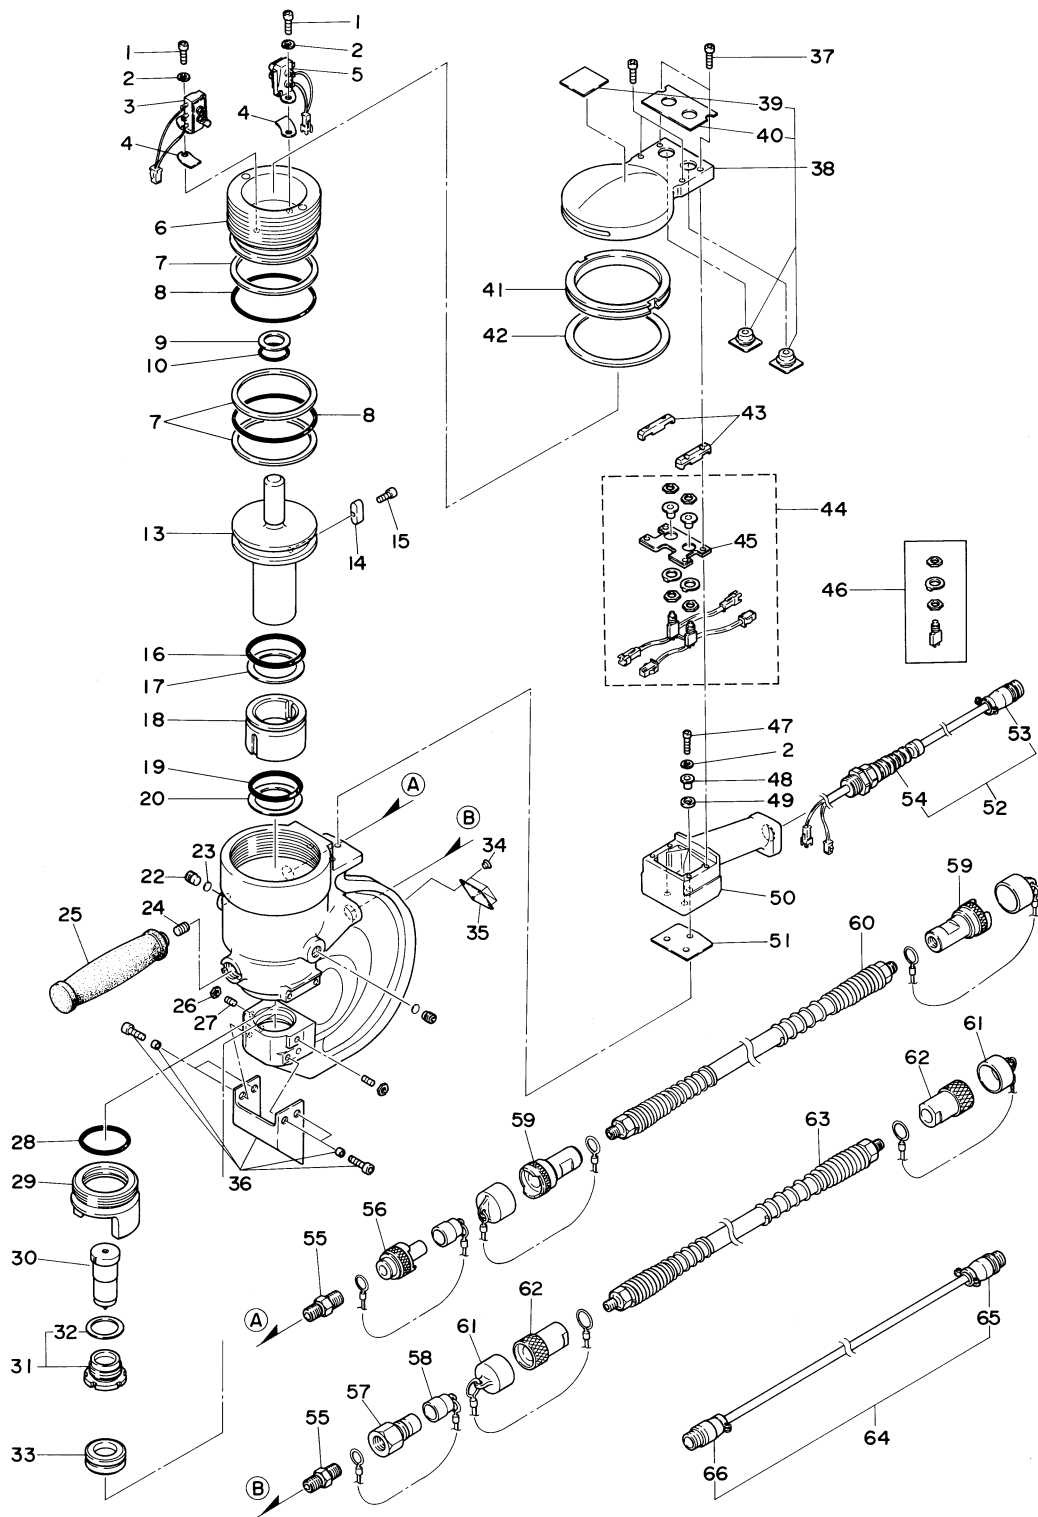

# SELFER ACE HS06-1322 PARTS LIST

The parts numbers with ( ) are included in the Ass'y parts written above them.

No.	Part No.	Part Name	Q'ty	Price
1	TP01644	Hex. Socket Head Cap Screw 6 x 12	2	
2	TP00629	Spring Washer M6	5	
3	TB02286	Limit Switch Lower End Ass'y	1 set	
4	(TQ02047) (TQ02048)	Sim 1.0 (for Adjustment) Sim 0.5 (for Adjustment)		
5	TB02277	Limit Switch Upper End Ass'y	1 set	
6	TQ02067	Cap	1	
7	TQ02068	Back-up Ring P-75 T3	3	
8	TQ02065	O-Ring P-75 PUR	2	
9	CP23977	Back-up Ring P-20 T2	1	
10	TQ02016	O-Ring P-20	1	
13	TQ02064	Ram	1	
14	TQ02006	Parallel Key 10 x 8 x 22	1	
15	TP06342	Hex. Socket Head Cap Screw 4 x 10	1	
16	TQ02002	O-Ring P-60 PUR	1	
17	TQ02003	Back-up Ring P-60 T2	1	
18	TQ01999	Bushing	1	
19	TQ02000	O-Ring P-45 PUR	1	
20	TQ02001	Back-up Ring P-45 T2	1	
22	TQ02054	Set Screw	2	
23	TQ02055	Copper Packing 10 x 15	2	
24	TQ02004	Hex. Socket Set Screw with Dog Point 8 x 16	1	
26	TQ01050	Small Hex. Nut M8	2	
27	TQ02304	Hex. Socket Set Screw with Cone Point 8 x 20	2	
28	CP28124	O-Ring P-45	1	
29	TQ02073	Stripper	1	
30	TJ06676	D Punch 22	1	
31	TA99036	Lock Nut Ass'y	1 set	
32	(TP07009)	Urethane Washer 31 x 40 x 3.1	1	
33	TJ06677	D Die 22	1	
34	TP05136	Drive Rivet NO.2 x 4.8	4	
35	TQ03225	Plate Model Number	1	
37	TP04154	Hex. Socket Head Cap Screw 4 x 16	4	
38	TB02468	Head Cover Ass'y	1 set	
39	(TQ03223)	Label Warning	1	
40	(TQ03222)	Label Switch	1	
41	TQ02070	Lock Ring	1	
42	TQ02205	Folding Washer	1	
43	TQ02051	Spacer	2	
44	TB02387	Switch Plate Ass'y	1 set	
45	(TB01924)	Switch Plate Sub Ass'y	1 set	
46	(TP13751)	Push Switch MBU 106F-11	2	
47	TP10953	Hex. Socket Head Cap Screw 6 x 18	3	