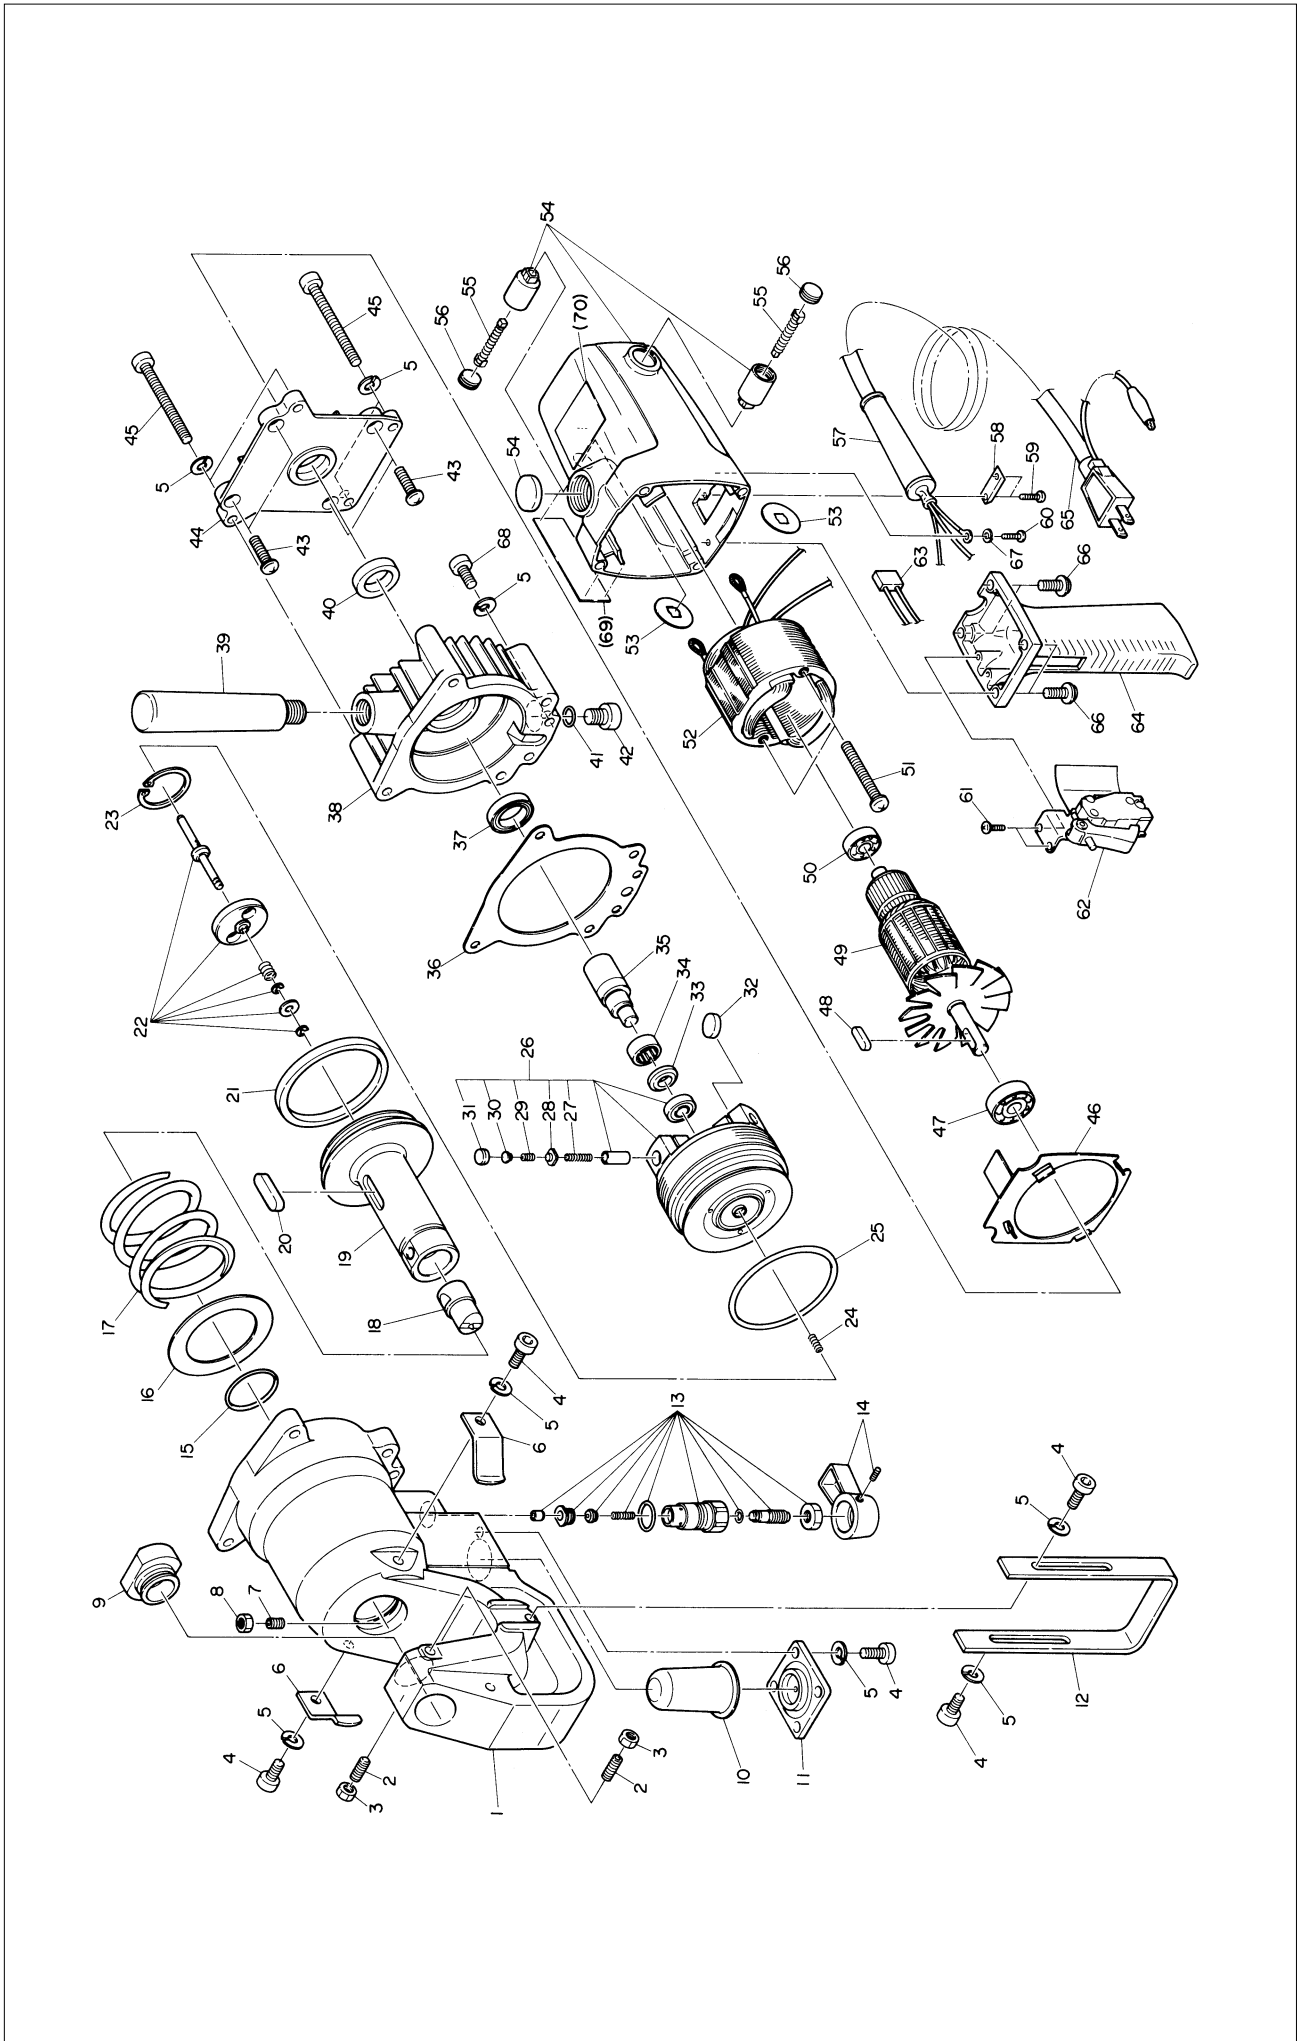

HANDY SELFER E55-0619 ASSEMBLY AND PARTS LIST

The parts numbers with () are included in the Assy parts written above them.

Consumable items

No.	Part No.	Part Name	Q'ty	Price
1	TQ01337	Frame	1	
2	TQ01374	Hex. Socket Set Screw with Cup Point 6 x 16	2	
3	TP00867	Hex. Nut Type 1 M6	2	
4	TP05474	Hex. Socket Head Cap Screw 6 x 14	10	
5	TP00629	Spring Washer M6	16	
6	TQ01371	Stripper	2	
7	TP12382	Hex. Socket Set Screw with Cup Point 8 x 12	1	
8	TQ01050	Small Hex. Nut Type 3 M8	1	
9	TK00234	EL Die 18B	1	
10	TQ01341	Oil Bag	1	
11	TQ01342	Oil Bag Cover	1	
12	TQ01372	Stopper	1	
13	TB00967	Return Valve Assy	1 set	
14	TB00969	Return Lever Assy	1 set	
15	TP12005	O-Ring P-43	1	
16	TQ01356	Washer 50.5 x 67.5 x1	1	
17	TQ01355	Spring 7 x 59 x 60.7	1	
18	TK00205	EL Punch 18	1	
19	TB01088	Ram Sub Assy	1 set	
20	(TQ01349)	Sunken Key 8 x 7 x 30 round ends	1	
21	TQ01348	Y Type Packing OSI 65 x 75 x 6	1	
22	TB00973	Limit Valve Assy	1 set	
23	TQ01068	Circlip JO-34	1	
24	TQ01351	Spring 0.6 x 5.2 x 9	1	
25	TP05149	O-Ring P-65	1	
26	TB00966	Pump Body Assy	1 set	
27	(TQ01040)	Spring 0.6 x 3.2 x 18.4	3	
28	(TQ01041)	Check Valve	3	
29	(TQ01042)	Spring 0.8 x 4.8 x 6.5	3	
30	(TQ01364)	Spring Seat	3	
31	(TQ01365)	Check Valve Cap	3	
32	TQ01045	Magnet 18 x 8	2	
33	TQ01350	Washer 10 x 19 x 3.5	1	
34	TQ01360	Needle Bearing RNAF 14223	1	
35	TQ01359	Cam Spindle	1	
36	TQ01366	Gasket	1	
37	TQ01358	Ball Bearing 6804ZZ	1	
38	TQ01340	Oil Case	1	
39	TA90586	Side-Handle Assy	1 set	
40	TQ01357	Oil Seal SC20328	1	