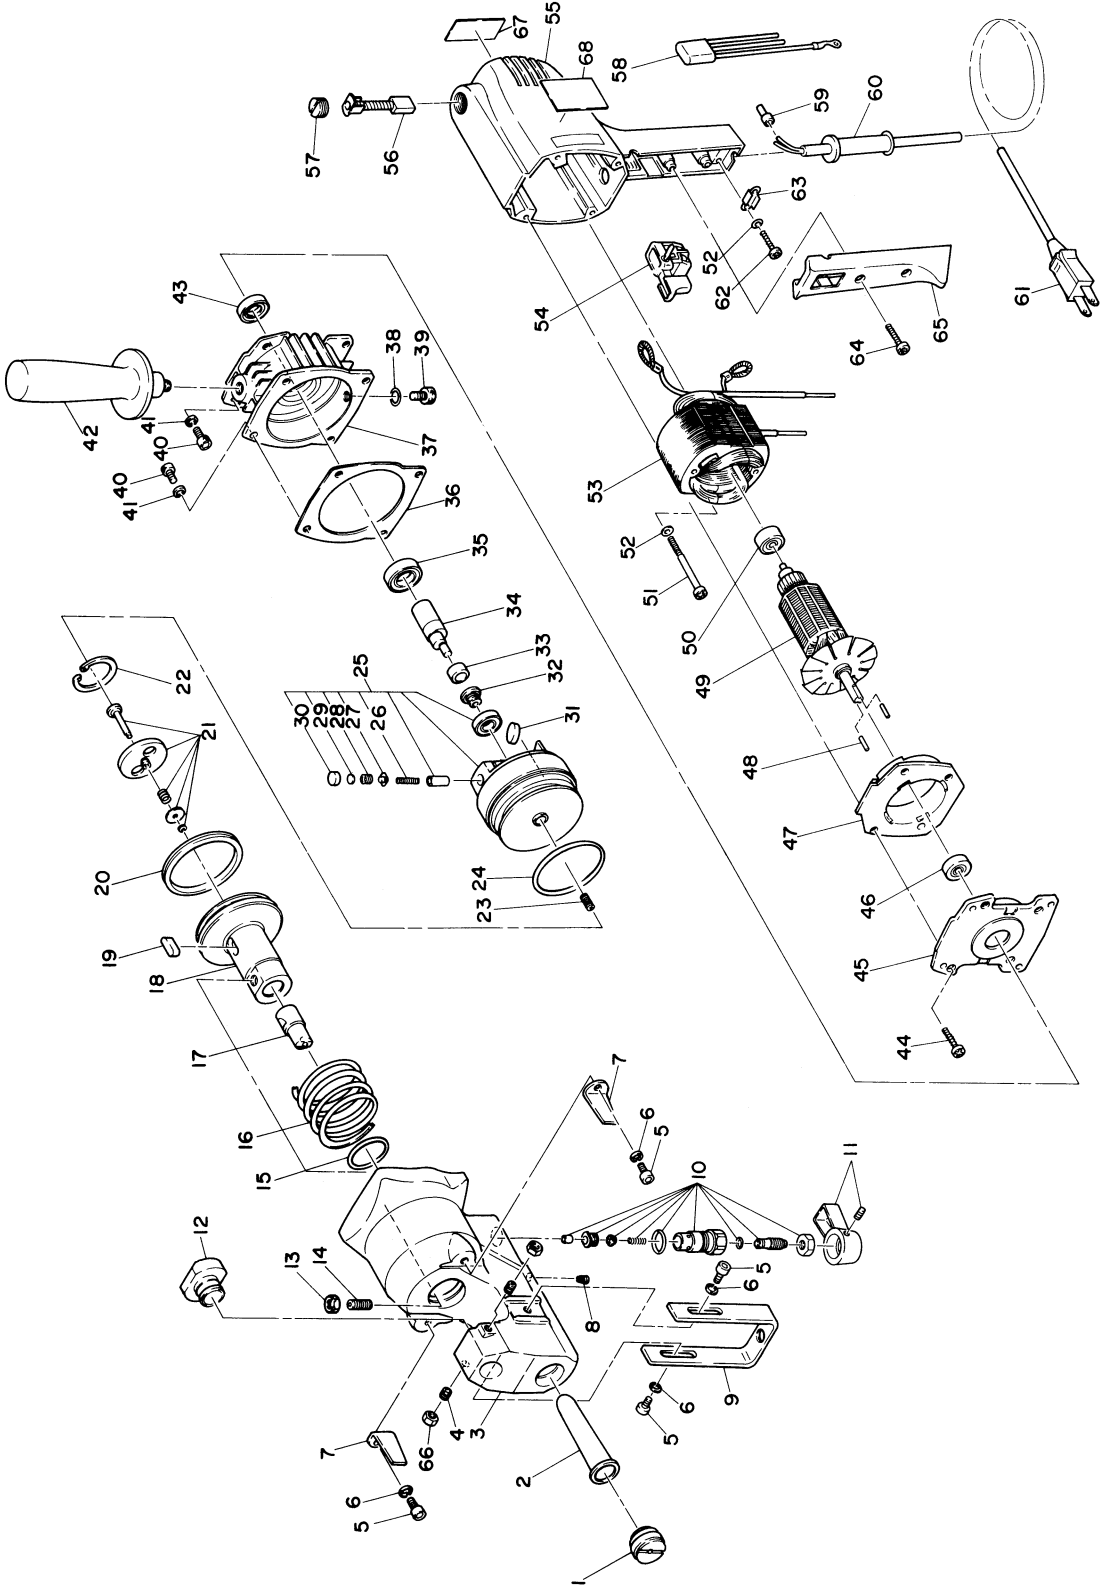

HANDY SELFER E25-0615 ASSEMBLY AND PARTS LIST

The parts numbers with () are included in the Assy parts written above them.

Consumable items

No.	Part No.	Part Name	Q'ty	Price
1	TQ01015	Oil Bag Screw	1	
2	TQ01014	Oil Bag	1	
3	TQ01009	Frame	1	
4	TQ02613	Hex. Socket Set Screw with Flat Point 5 x 16	2	
5	TP00021	Hex. Socket head Cap Screw 5 x 10	4	
6	TP03508	Spring Washer M5	4	
7	TQ01049	Stripper	2	
8	TP15640	Hex. Socket Set Screw NPT 1/16	1	
9	TQ01048	Stopper	1	
10	TB00967	Return Valve Assy	1 set	
11	TB00969	Return Lever Assy	1 set	
12	TK00429	E Die 15B	1	
13	TQ01050	Small Hex. Nut Type 3M8	1	
14	TP12382	Hex. Socket Set Screw with Cup Point 8 x 12	1	
15	CP07415	O-Ring P-30	1	
16	TQ01036	Spring 5.5 x 50 x 57.5	1	
17	TK00428	E Punch 15	1	
18	TB01089	Ram Sub Assy	1 set	
19	(TQ01022)	Sunken Key 6 x 6 x 16 round ends	1	
20	TQ01021	Y Type Packing OSI 56 x 66 x 6	1	
21	TB01090	Limit Valve Assy	1 set	
22	TQ01068	Circlip JO-34	1	
23	TQ01033	Spring 0.5 x 5.3 x 13-14	1	
24	TQ01032	O-Ring P-56	1	
25	TB01092	Pump Body Assy	1 set	
26	(TQ01040)	Spring 0.6 x 3.2 x 18.4	1	
27	(TQ01041)	Check Valve	1	
28	(TQ01042)	Spring 0.8 x 4.8 x 6.5	1	
29	(TQ01364)	Spring Seat	1	
30	(TQ01365)	Check Valve Cap	1	
31	TQ01045	Magnet 18 x 8	1	
32	TQ01031	Distance Collar	1	
33	TQ01038	Needle Bearing RNAF 101710	1	
34	TQ01037	Cam Spindle	1	
35	TQ01035	Ball Bearing 6902ZZ	1	
36	TQ01046	Gasket	1	
37	TQ01012	Oil Case	1	
38	TP14604	O-Ring S-10	1	
39	TP03247	Hex. Socket Head Cap Screw 10 x 15	1	
40	TP05474	Hex. Socket Head Cap Screw 6 x 14	8	