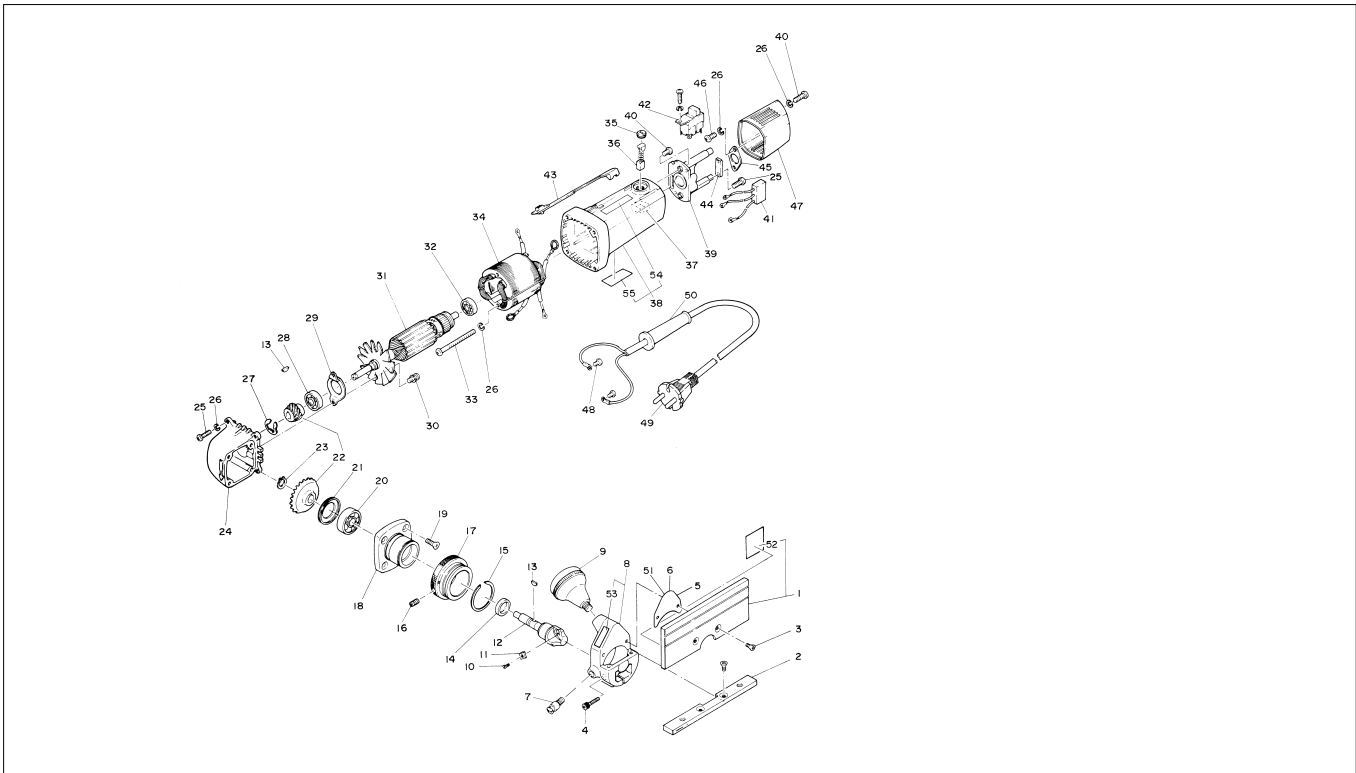

MINI BEVELER MB-03A ASSEMBLY AND PARTS LIST

The part numbers with () are included in the Ass'y parts written above them.

No.	Part No.	Part Name	Q'ty	Price
1	TB02037	Plate A Ass'y	1 set	
52	(TP16975)	Label Caution	1	
2	TQ00213	Plate B	1	
3	TQ00214	Hex. Screw 5 x 12	4	
4	TP02863	Hex. Bolt 5 x 20	1	
5	TP17355	Spacer 0.1	1	
6	TP17356	Spacer 0.2	1	
7	TA9A583	Stopper Ass'y	1 set	
8	TB02042	Head Sub Ass'y A	1 set	
53	(TP16361)	Label Caution	1	
9	TA93017	Knob Ass'y	1 set	
10	TP16968	Tip Setting Screw	1	
11	TP17354	Tip 9.525 sq. R2	1	
12	TQ00824	Cutter Spindle	1	
13	TP03755	Woodruff Key 2.5 x 10	2	
14	TP16195	Dust Seal	1	
15	TP16969	Retaining Ring WR-35	1	
16	TP04827	Hex. Screw 6 x 10	1	
17	TP16962	Eccentric Ring	1	
18	TP17588	Bearing Case	1	
19	TP00112	+ Screw 4 x 10	4	
20	TP01913	Ball Bearing 6000ZZ	1	
21	TP17587	Bearing Set Screw	1	
22	TB01097	Pinion Gear Ass'y	1 set	
23	TP04595	Retaining Ring C-10	1	
24	TB00609	Gear Case Sub Ass'y	1	
25	TP16208	+ Tapping Screw 4 x 16	6	
26	TP04234	Spring Washer M4	10	
27	TQ00422	Bowed E Ring BETW-6	1	
28	TP11779	Ball Bearing 629DD	1	
29	TP16252	Bearing Supporter	1	
30	TP11245	+ Screw 4 x 10	2	
31	TA99913	Rotor Sub Ass'y (100~110V)	1 set	
31	TA9A446	Rotor Sub Ass'y (230V)	1 set	
32	TP16251	Ball Bearing 627ZZ	1	
33	TP16254	+ Screw 4 x 60	2	