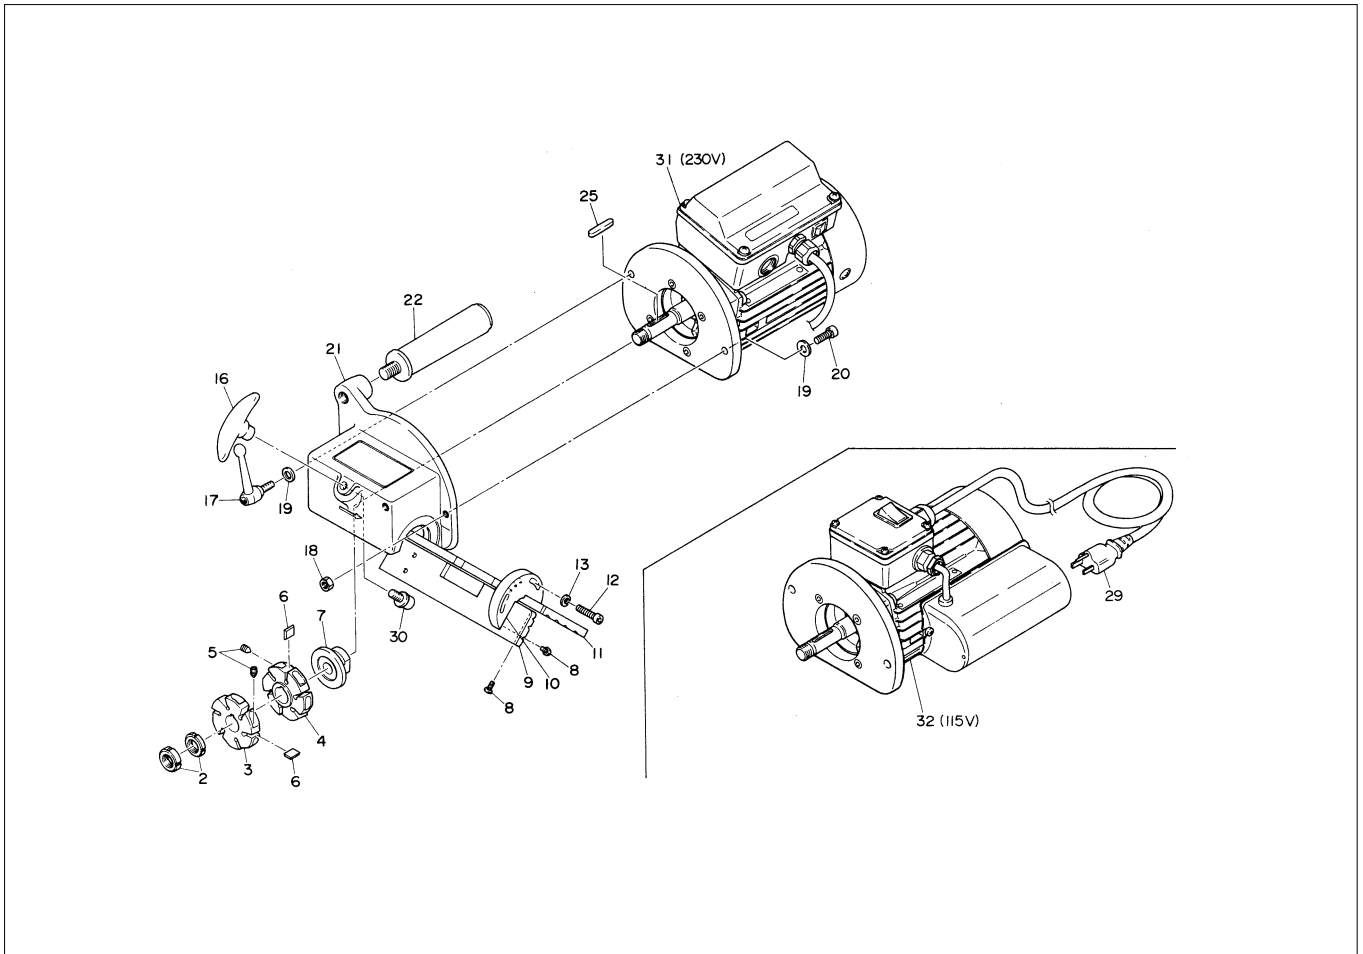

# HAND BEVELER HB-15B ASSEMBLY AND PARTS LIST

The part numbers with ( ) are included in the Ass'y parts written above them.

No.	Part No.	Part Name	Q'ty	Price
2	TP04157	Nut for Roller Bearing AN03	2	
3	TA9A066	Tip Holder A Ass'y	1 set	
4	TA9A067	Tip Holder B Ass'y	1 set	
5	(TP04689)	Hex. Socket Head Set Screw 6 x 8	12	
6	TP16594	Tip 12.7 sq.	12	
7	TP16152	Adapter	1	
8	TQ00208	Hex. Socket Head Screw 6 x 12	8	
9	TQ00207	Plate C	1	
10	TP16124	Plate Guide	2	
11	TQ00205	Plate A	1	
12	TP06217	Hex. Socket Head Bolt 6 x 25	4	
13	TP00092	Plain Washer M6	4	
16	TA9A074	T-Handle Ass'y	1 set	
17	TP16159	Clamp Lever	1	
18	TP08584	Hex. Nut M8	1	
19	TP10978	Plain Washer M8	2	
20	TP07353	Hex. Socket Head Bolt 8 x 30	1	
21	TA99911	Body Sub Ass'y	1 set	
22	TA92089	Sub Handle Ass'y	1 set	
25	TP16151	Sunk Key 5 x 5 x 36	1	
29	TA9A757	Cabtyre Cable Ass'y	1 set	

## ACCESSORIES

No.	Part No.	Part Name	Q'ty	Price
30	TQ03353	Hex. Socket Head Cap Screw 10 x 30 with Spring Washer	1	
31	TB02203	Motor Ass'y (200-240V)	1 set	
32	TB02204	Motor Ass'y (110-120V)	1 set	
	TP16613	T Wrench Key 3	1	
	TP01939	Hex. Wrench Key 4	1	
	TP04004	Hex. Wrench Key 5	1	
	TP00170	Hex. Wrench Key 6	1	
	TP04309	Spanner 24 x 27	1	
	TP16410	Hook Spanner 25-28	1	
	TQ00206	Plate B	1	
	TA99834	Roller Bracket Ass'y	1 set	
	TP16600	Spacer A	1	
	TP16601	Spacer B	1	
	TA9A093	Tip 12.7 sq. (12 pcs. each/sheet)	1 set	
	TQ02984	Instruction Manual	1	

## OPTIONAL ACCESSORIES

	TA9A093	Tip 12.7 sq. (12 pcs. each/sheet)	1 set	
	TA9A728	Plate Ass'y for Pipe	1 set	