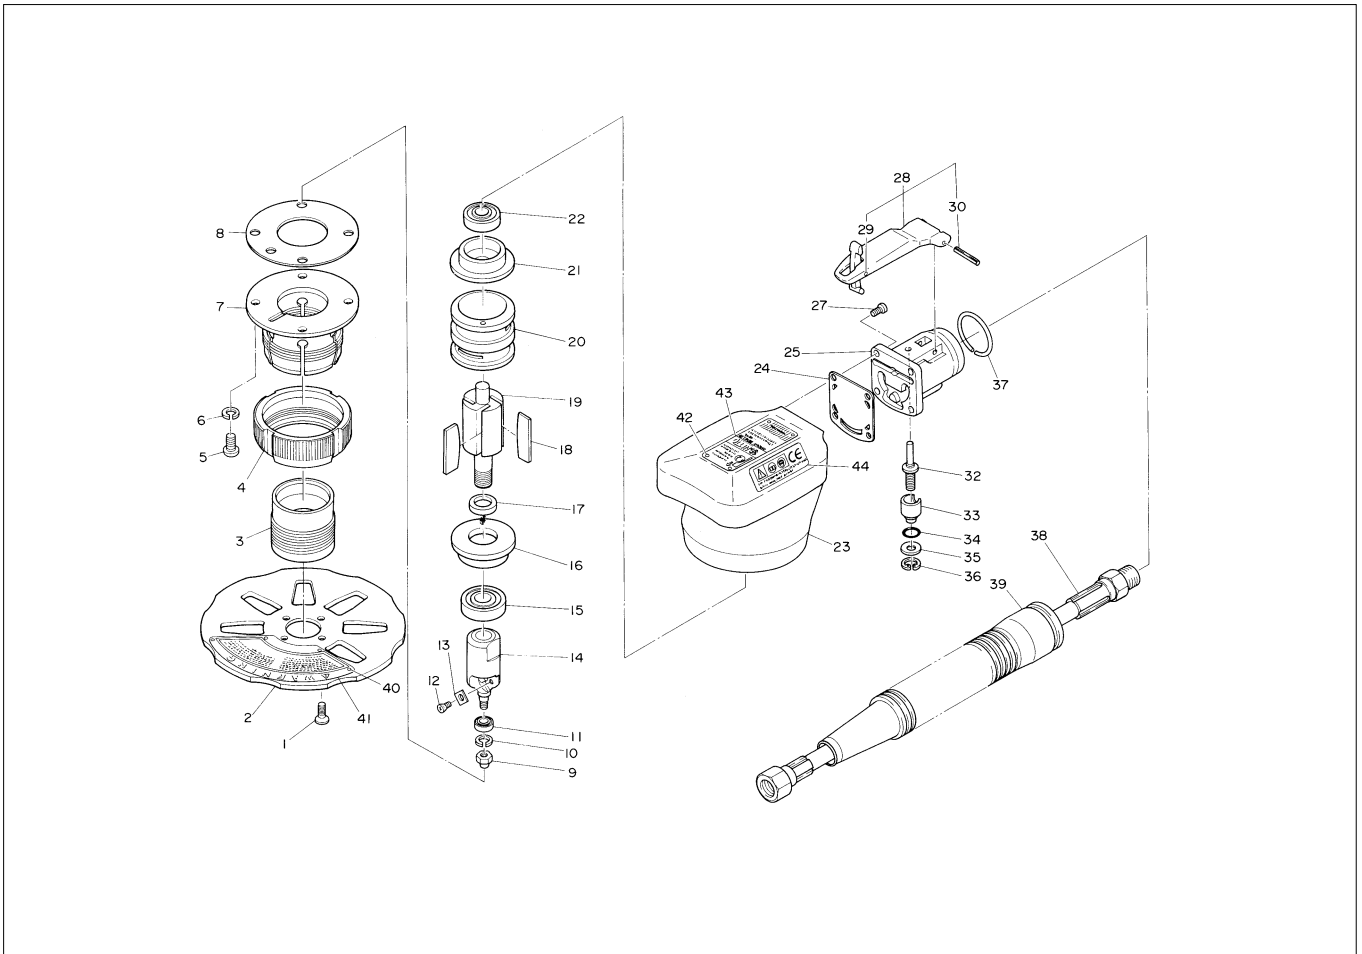

CIRCUIT BEVELER CB-02 ASSEMBLY AND PARTS LIST

The part numbers with () are included in the Ass'y parts written above them.

No.	Part No.	Part Name	Q'ty	Price
1	TP00112	Cross recessed countersunk Head Screw 4 x 10	4	
2	TB00668	Disk sub Ass'y	1set	
40	(TP17131)	Drive Screw 2 x 3.2	4	
41	(TQ00851)	Warning Plate	1	
3	TQ00629	Adjuster	1	
4	TQ00632	Lock Ring	1	
5	TP00511	Cross recessed Pan Head Screw 5 x 15	4	
6	TP00513	Spring Washer M5	4	
7	TQ00631	Housing Connector	1	
8	TQ00633	Packing	1	
9	TQ00627	Hex. Cap Nut M4	1	
10	TP04234	Spring Washer M4	1	
11	TQ00625	Ball Bearing L1150ZZ	1	
12	TQ00626	Tip Setting Screw	1	
13	TP16967	Tip 9.525 sq.	1	
14	TQ00624	Cutter spindle	1	
15	TP01913	Ball Bearing 6000ZZ	1	
16	TP01911	End Plate B	1	
17	TP01912	Distance collar	1	
18	TA9A212	Blade Ass'y (4 pcs.)	1 set	
19	TQ00623	Rotor	1	
20	TP10000	Cylinder	1	
21	TP01907	End Plate A	1	
22	TP00468	Ball Bearing 608ZZ	1	
23	TB01269	Housing Ass'y	1 set	
42	(TQ00658)	Drive Screw 1.85 x 3.2	4	

No.	Part No.	Part Name	Q'ty	Price
43	(TQ02321)	Name Plate CB-02 Exp.	1	
44	(TQ02207)	Warning Label CE Mark	1	
24	TP16050	Packing A	1	
25	TP16047	Valve Body	1	
27	TP02638	Cross recessed Pan Head Screw 4 x 12	4	
28	TB01152	Throttle Lever Ass'y	1 set	
29	(TP05498)	Spring Pin 2 x 16	1	
30	(TP00460)	Spring Pin 3 x 22	1	
32	TA93070	Valve Stem Ass'y	1 set	
33	TP06325	Adjust Valve	1	
34	TP11997	O-Ring KS-7	1	
35	TP06326	Spacer 6 x 12 x 1.2	1	
36	TP03695	Retaining Ring C-12	1	
37	TP09153	Stop ring 0-27 x 2.6	1	
38	TA96867	Air Hose Sub Ass'y A 1/4	1 set	
39	TQ01664	Exhaust Hose	1	

ACCESSORIES

	TP02236	Bushing PT1/4 x NPT1/4	1	
	TA9A639	Tip 9.525 sq.	1	
	TP16980	Spanner T-9F	1	
	TQ00636	Hook Spanner 58-62	1	
	TQ00637	Protective cap	1	
	TQ00638	Gauge	1	
	TQ00852	Instruction Manual	1	