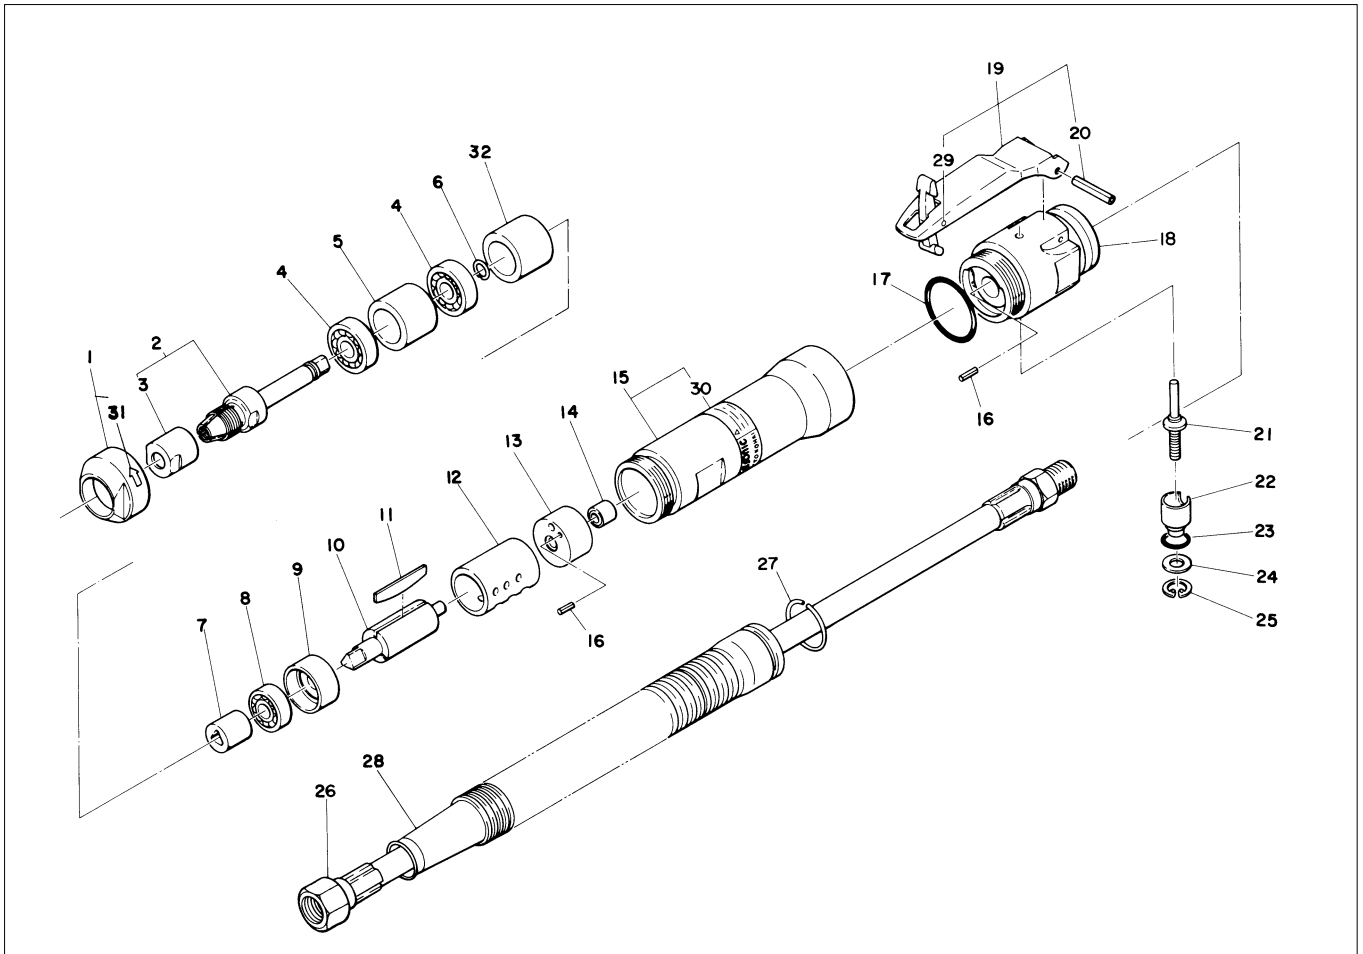

# AIR SONIC L-35C ASSEMBLY AND PARTS LIST

The Part Numbers with ( ) are included in the Ass'y parts written above them.

No.	Part No.	Part Name	Q'ty	Price
1	TB01632	Cap Ass'y	1 set	
31	(TP12437)	Label Roating Direction	1	
2	TB02507	Chuck 6 Sub Ass'y	1 set	
	TB02511	Chuck 1/4" Sub Ass'y	1 set	
3	(TP10742)	Chuck Nut	1	
4	FQ00263	Ball Bearing 6900ZZ	2	
5	TQ03266	Collar A	1	
6	TQ03267	Stop Ring	1	
7	TA99920	Joint Ass'y	1 set	
8	TP06386	Ball Bearing 607ZZ	1	
9	TP04936	End Plate B	1	
10	TP11751	Rotor	1	
11	TA9A286	Blade Ass'y (3 pcs.)	1 set	
12	TP04938	Cylinder	1	
13	TP11752	End Plate A	1	
14	TP11753	Needle Bearing	1	
15	TB03149	Housing Ass'y	1 set	
30	(TQ04065)	Label Warning CE Mark	1	
16	TP07006	Spring Pin 2 x 8	2	
17	TP07951	O-Ring S-28	1	
18	TP11755	Valve Body	1	

No.	Part No.	Part Name	Q'ty	Price
19	TB01152	Throttle Lever Ass'y	1 set	
29	(TP05498)	Spring Pin 2 x 16	1	
20	(TP00460)	Spring Pin 3 x 22	1	
21	TA93070	Throttle Valve Ass'y	1 set	
22	TP06325	Adjust Valve	1	
23	TP11997	O-Ring KS-7	1	
24	TP06326	Spacer 6 x 12 x 1.2	1	
25	TP03695	Retaining Ring C-12	1	
26	TA96867	Air Hose Sub Ass'y A 1/4	1 set	
27	TP09153	Stop Ring	1	
28	TQ01664	Exhaust Hose	1	
32	TP11748	Collar	1	

## ACCESSORIES

	TP00475	Single Ended Spanner 14	2	
	TP10471	Mounted Wheel 13 x 13 x 6 x 38	1	
	TQ04067	Instruction Manual	1	
	TQ04068	Instruction Manual (USA)	1	
	TP02236	Bushing PT1/4 x NPT1/4	1	