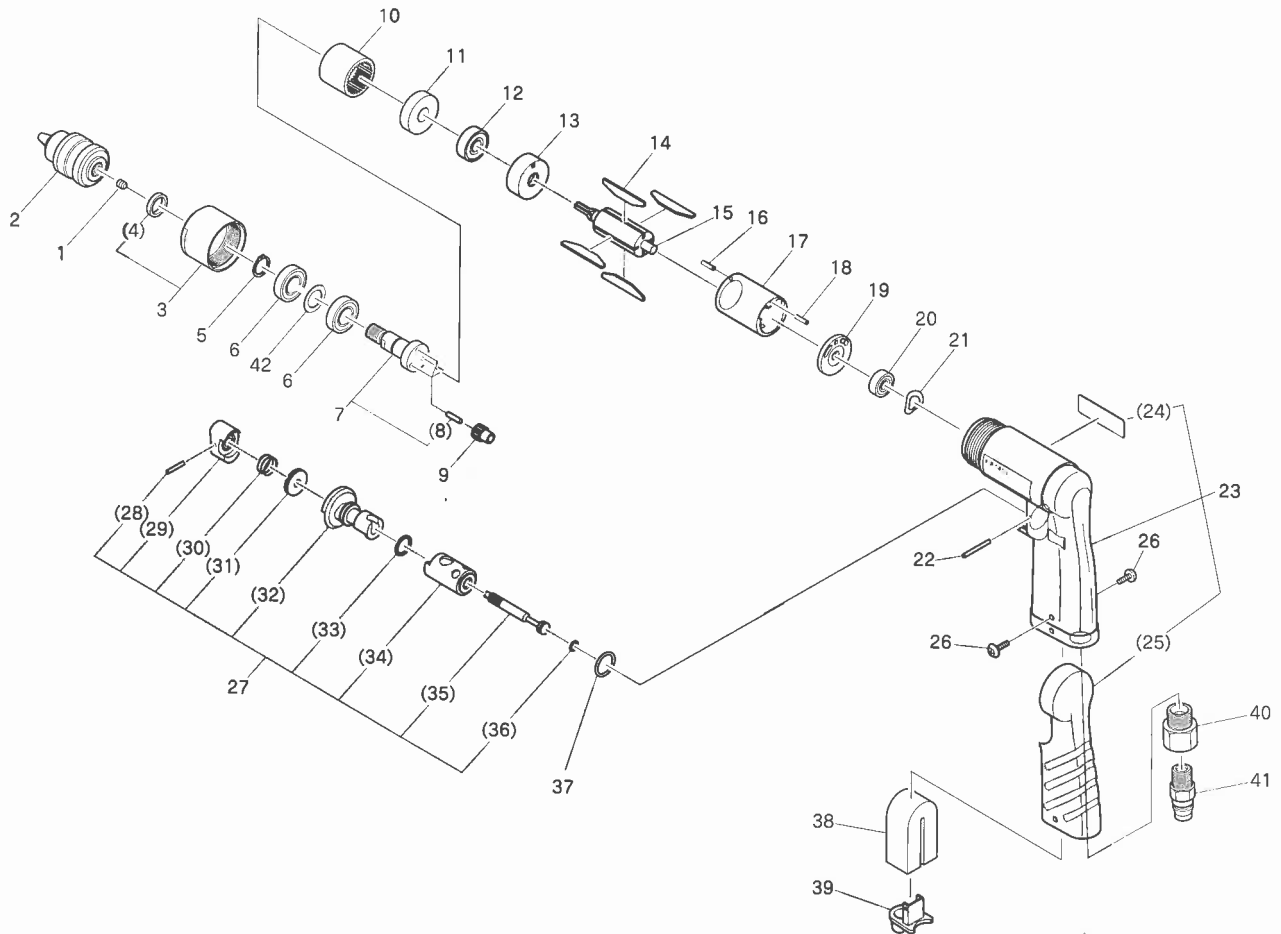

## 9 ADR-65 ASSEMBLY AND PARTS LIST

The parts numbers with ( ) are included in the Ass'y parts written above them.

No.	Parts No.	Parts Name	Quantity
1	TQ10993	Hex.Socket Head Setscrew 3/8-24UNF	1
2	TQ10904	Drill Chuck 6.5mm (1/4")	1
3	TB07329	Gear Case Cover Ass'y	1set
4	(TP05506)	Oil Seal	1
5	TP03546	External Retaining Ring C-12	1
6	TQ10914	Ball Bearing 6901ZZ	2
7	TB07331	Spindle Sub Ass'y	1set
8	(TQ11260)	Needle Roller Pin 3x13.8	3
9	TB07332	Planetary Gear Ass'y	3set
10	TQ10895	Ring Gear	1
11	TQ10905	Spacer	1
12	TP00468	Ball Bearing 608ZZ	1
13	TQ10900	End Plate B	1
14	TA9A287	Blade Ass'y (4pcs/set)	1set
15	TQ10898	Rotor	1
16	TP00496	Spring Pin 2.5x6	1
17	TQ10897	Cylinder	1
18	TP12435	Spring Pin 2.5x10	1
19	TQ10899	End Plate A	1
20	TP03933	Ball Bearing 606ZZ	1
21	TP06117	Waved Washer12x16x0.3	1
22	TP13548	Spring Pin2.5x22	1
23	TB07399	Housing Ass'y	1set
24	(TQ11033)	Label Warning ADR-65	1

No.	Parts No.	Parts Name	Quantity
25	(TQ10903)	Grip Rubber	1
26	TQ10975	Binding Head Tapping Screw 3x6	2
27	TB07321	Valve Ass'y	1set
28	(TP07950)	Spring Pin 2x14	1
29	(TQ10873)	Trigger	1
30	(TQ10871)	Valve Spring	1
31	(TQ10872)	Speed Control Nut	1
32	(TQ10874)	Valve	1
33	(CP24969)	O-Ring JASO-1011	1
34	(TQ10875)	Valve Bushing	1
35	(TQ10870)	Valve Stem	1
36	(TP08994)	O-Ring P-5	1
37	TQ10967	O-Ring S-16	1
38	TB07385	Muffler Ass'y	1
39	TQ10974	Exhaust Cover	1
40	TP00857	Bushing M16xPT1/4	1
41	CP00881	20PM	1
42	TQ10999	Shim 0.1	1

#### Accessories

No.	Parts No.	Parts Name	Quantity
	CA94930	30SH	1set
	TQ10908	Chuck Handle	1
	TQ11034	Instruction Manual	1