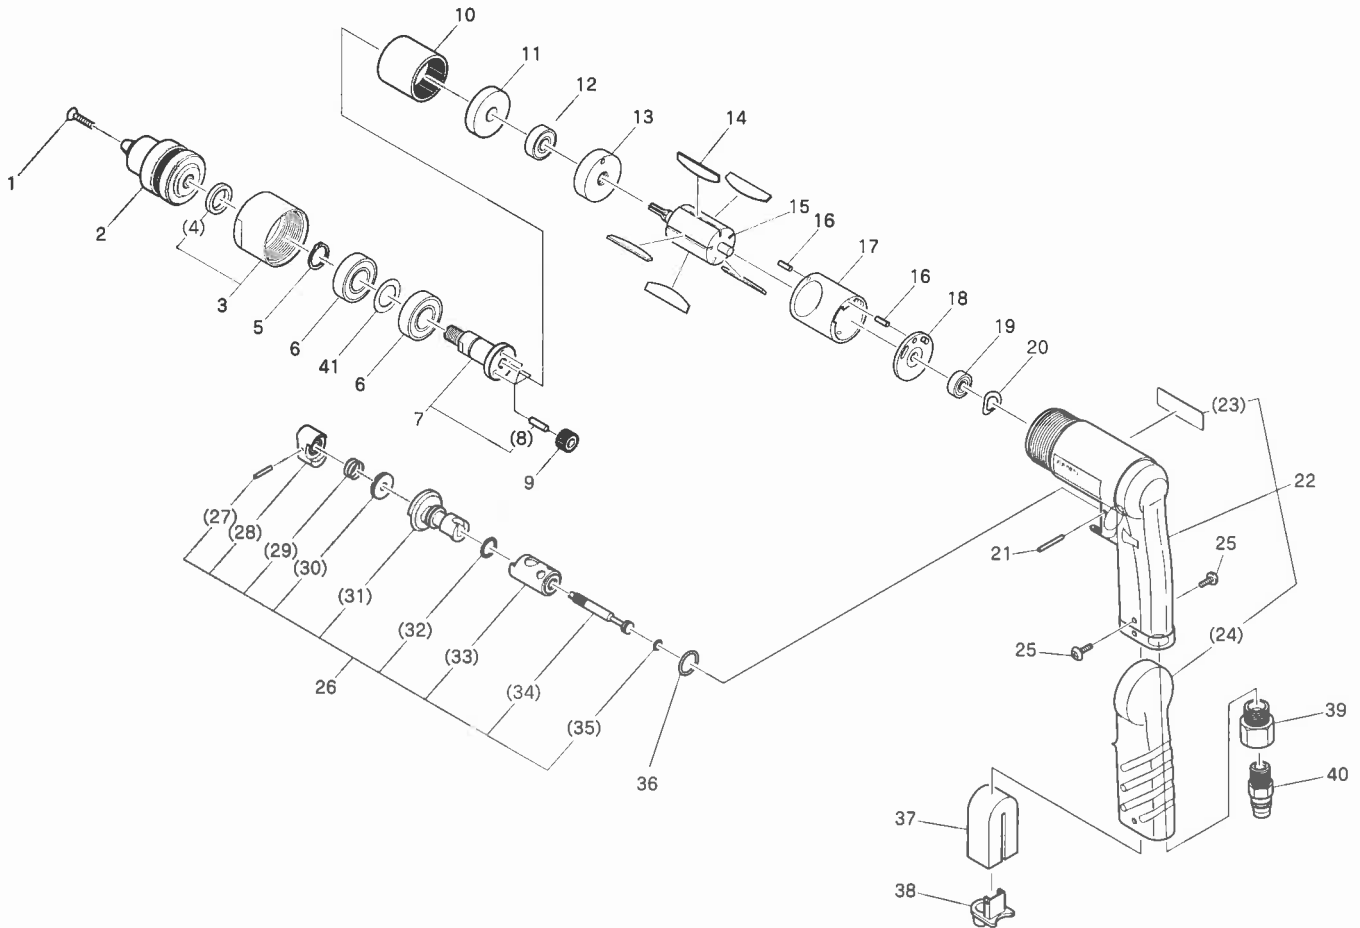

10 ADR-100 ASSEMBLY AND PARTS LIST

⚠ CAUTION

The illustration is for information only. Users should never disassemble parts. Contact the sales agent from whom you purchased the tool or an authorized dealer should the tool need service, repair or replacement of parts.

The parts numbers with () are included in the Ass'y parts written above them.

No.	Parts No.	Parts Name	Quantity
1	TQ10880	Countersunk Head Screw 4x15	1
2	TQ10879	Drill Chuck 10mm (3/8")	1
3	TB07316	Gear Case Cover Ass'y	1set
4	(TP05530)	Oil Seal	1
5	TQ10861	External Retaining Ring C-15	1
6	TP00539	Ball Bearing 6002ZZ	2
7	TB07318	Spindle Sub Ass'y	1set
8	(TQ10859)	Needle Roller 4x13.8	3
9	TB07319	Planetary Gear Ass'y	3set
10	TQ10860	Ring Gear	1
11	TQ11263	Spacer	1
12	TP00468	Ball Bearing 608ZZ	1
13	TQ10869	End Plate B	1
14	TB07380	Blade Ass'y (5pcs/set)	1set
15	TQ10866	Rotor	1
16	TP14798	Spring Pin 3x10	2
17	TQ10865	Cylinder	1
18	TQ10867	End Plate A	1
19	TP03933	Ball Bearing 606ZZ	1
20	TP06117	Waved Washer 12x16x0.3	1
21	TP13548	Spring Pin 2.5x22	1
22	TB07395	Housing Ass'y	1set
23	(TQ11032)	Label Warning ADR-100	1
24	(TQ10878)	Grip Rubber	1

No.	Parts No.	Parts Name	Quantity
25	TQ10975	Binding Head Tapping Screw 3x6	2
26	TB07321	Valve Ass'y	1set
27	(TP07950)	Spring Pin 2x14	1
28	(TQ10873)	Trigger	1
29	(TQ10871)	Valve Spring	1
30	(TQ10872)	Speed Control Nut	1
31	(TQ10874)	Valve	1
32	(CP24969)	O-Ring JASO-1011	1
33	(TQ10875)	Valve Bushing	1
34	(TQ10870)	Valve Stem	1
35	(TP08994)	O-Ring P-5	1
36	TQ10967	O-Ring S-16	1
37	TB07385	Muffler Ass'y	1
38	TQ10974	Exhaust Cover	1
39	TP00857	Bushing M16xPT1/4	1
40	CP00881	20PM	1
41	TQ10998	Shim 0.1	1

Accessories

No.	Parts No.	Parts Name	Quantity
	CA94930	30SH	1set
	TQ10908	Chuck Handle	1
	TQ11034	Instruction Manual	1