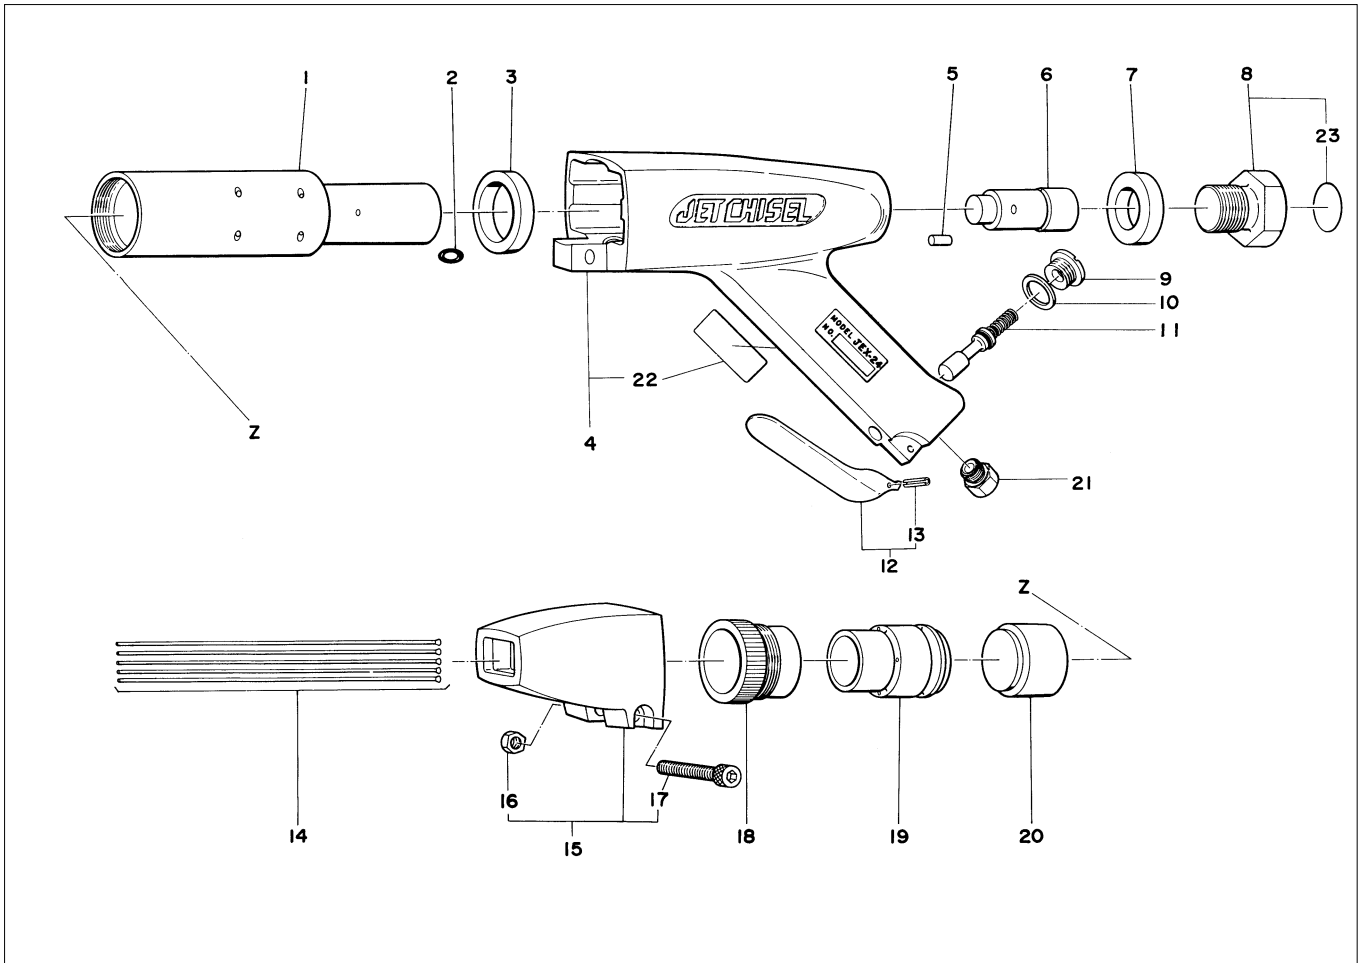

JET CHISEL JEX-24 ASSEMBLY AND PARTS LIST

The parts numbers with () are included in the Ass'y parts written above them.

| No. | Part No. | Part Name | Q'ty | Price |
|-----|-----------|-----------------------|-------|-------|
| 1 | TP02241 | Cylinder | 1 | |
| 2 | TP11992 | O-Ring KS-9 | 1 | |
| 3 | TP02250 | Front Washer | 1 | |
| 4 | TB01601 | Housing Sub Ass'y | 1 set | |
| 22 | (TQ02207) | Warning Label CE Mark | 1 | |
| 5 | TP01478 | Cylinder Lock Pin | 1 | |
| 6 | TP02242 | Piston | 1 | |
| 7 | TP02249 | Rear Washer | 1 | |
| 8 | TA93278 | Rear Bolt Ass'y | 1 | |
| 23 | (TP01480) | Name Plate | 1 | |
| 9 | TP00389 | Valve Cap | 1 | |
| 10 | TP00388 | Valve Packing | 1 | |
| 11 | TA90037 | Throttle Valve Ass'y | 1 set | |
| 12 | TB00427 | Throttle Lever Ass'y | 1 set | |
| 13 | (TQ00563) | Spring Pin 3 x 20 | 1 | |

| No. | Part No. | Part Name | Q'ty | Price |
|-----|-----------|------------------------------|-------|-------|
| 14 | --- | Needle 3 x 180 mm | 23 | |
| 15 | TA93189 | Needle Guide Ass'y | 1 set | |
| 16 | (TQ01484) | Small Hex. Nut M8 | 1 | |
| 17 | (TP16284) | Hex. Socket Head Bolt 8 x 45 | 1 | |
| 18 | TP02246 | Lock Ring | 1 | |
| 19 | TP02245 | Needle Supporter 3 | 1 | |
| 20 | TP02243 | Throttle Anvil | 1 | |
| 21 | TQ02349 | Bushing M16 x PT3/8 | 1 | |

ACCESSORIES

| No. | Part No. | Part Name | Q'ty | Price |
|-----|----------|-------------------------|------|-------|
| | TP00170 | Hex. Wrench Key 6 | 1 | |
| | TP16451 | Instruction Manual | 1 | |
| | TQ02350 | Bushing PT3/8 x NPT3/8 | 1 | |
| | TQ03262 | Hose Nipple PT3/8 x 3/8 | 1 | |