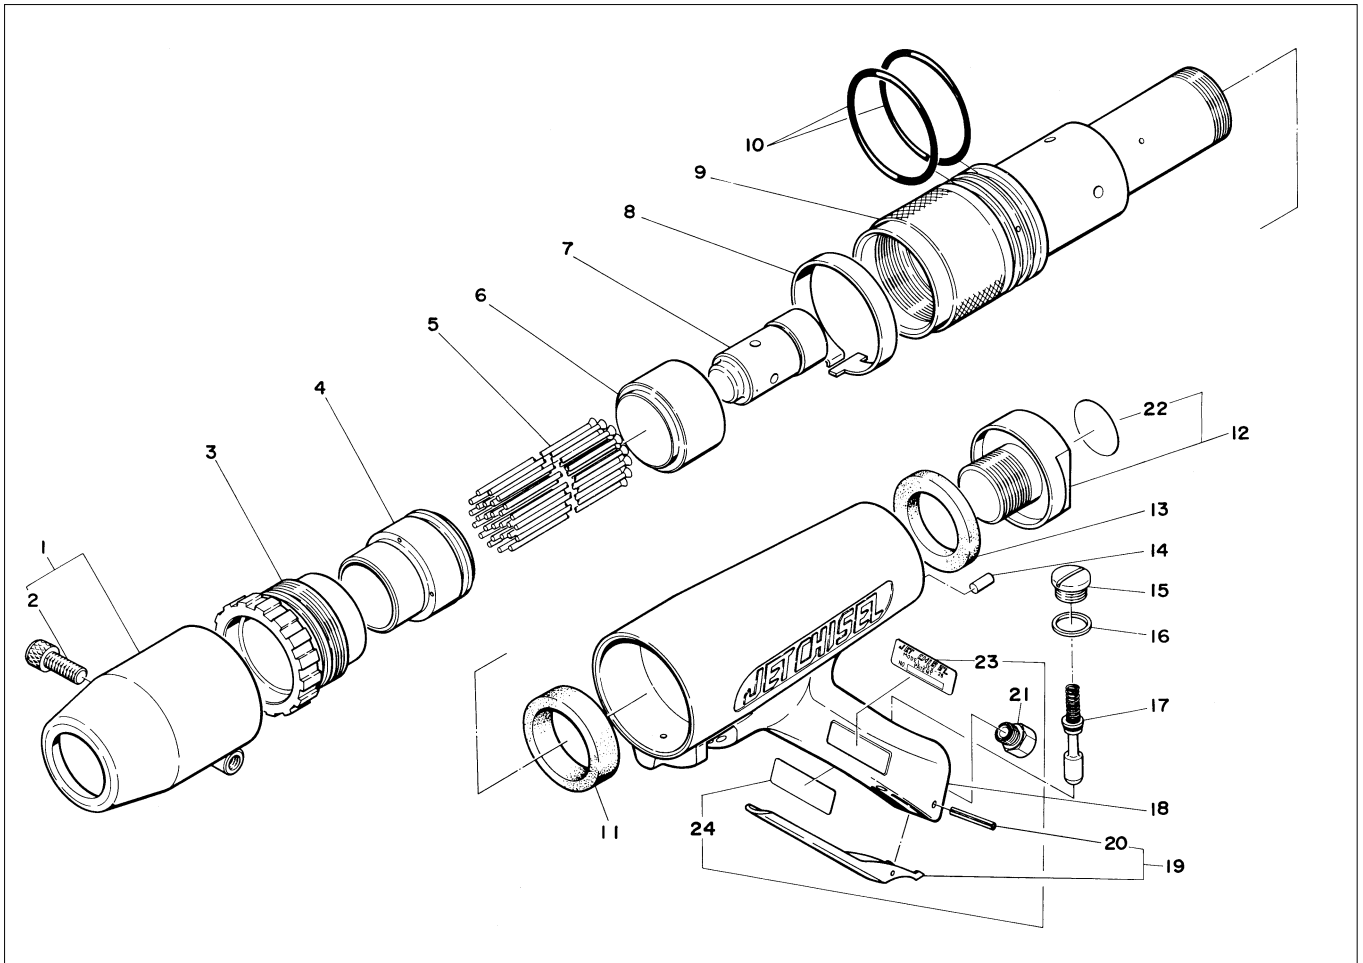

# JET CHISEL JEX-28 ASSEMBLY AND PARTS LIST

The parts numbers with ( ) are included in the Ass'y parts written above them.

No.	Part No.	Part Name	Q'ty	Price
1	TA93365	Round Needle Guide Ass'y	1 set	
2	(TP00045)	Hex. Socket Head Bolt 8 x 25	1	
3	TP01464	Lock Ring	1	
4	TP01461	Needle Supporter 3	1	
5	—	Needle 3 x 180 mm	28	
6	TP00399	Throttle Anvil	1	
7	TP00395	Piston	1	
8	TP01466	Lock Band	1	
9	TP01463	Cylinder	1	
10	TP11993	O-Ring	2	
11	TP01474	Front Washer	1	
12	TA90452	Rear Bolt Ass'y	1 set	
22	(TP01480)	Name Plate	1	
13	TP01475	Rear Washer	1	
14	TP01478	Cylinder Lock Pin	1	

No.	Part No.	Part Name	Q'ty	Price
15	TP00389	Valve Cap	1	
16	TP00388	Valve Packing	1	
17	TA90037	Throttle Valve Ass'y	1 set	
18	TB01595	Housing Sub Ass'y	1 set	
23	(TP01471)	Name Plate JEX-28	1	
24	(TQ02207)	Warning Label CE Mark	1	
19	TB00427	Throttle Lever Ass'y	1 set	
20	(TQ00563)	Spring Pin 3 x 20	1	
21	TQ02349	Bushing M16 x PT3/8	1	

## ACCESSORIES

	TP00170	Hex. Wrench Key 6	1	
	—	Needle 4 x 180 mm	14	
	TP01462	Needle Supporter 4	1	
	TP16451	Instruction Manual	1	
	TQ02350	Bushing PT3/8 x NPT3/8	1	
	TQ03262	Hose Nipple PT3/8 x 3/8	1	