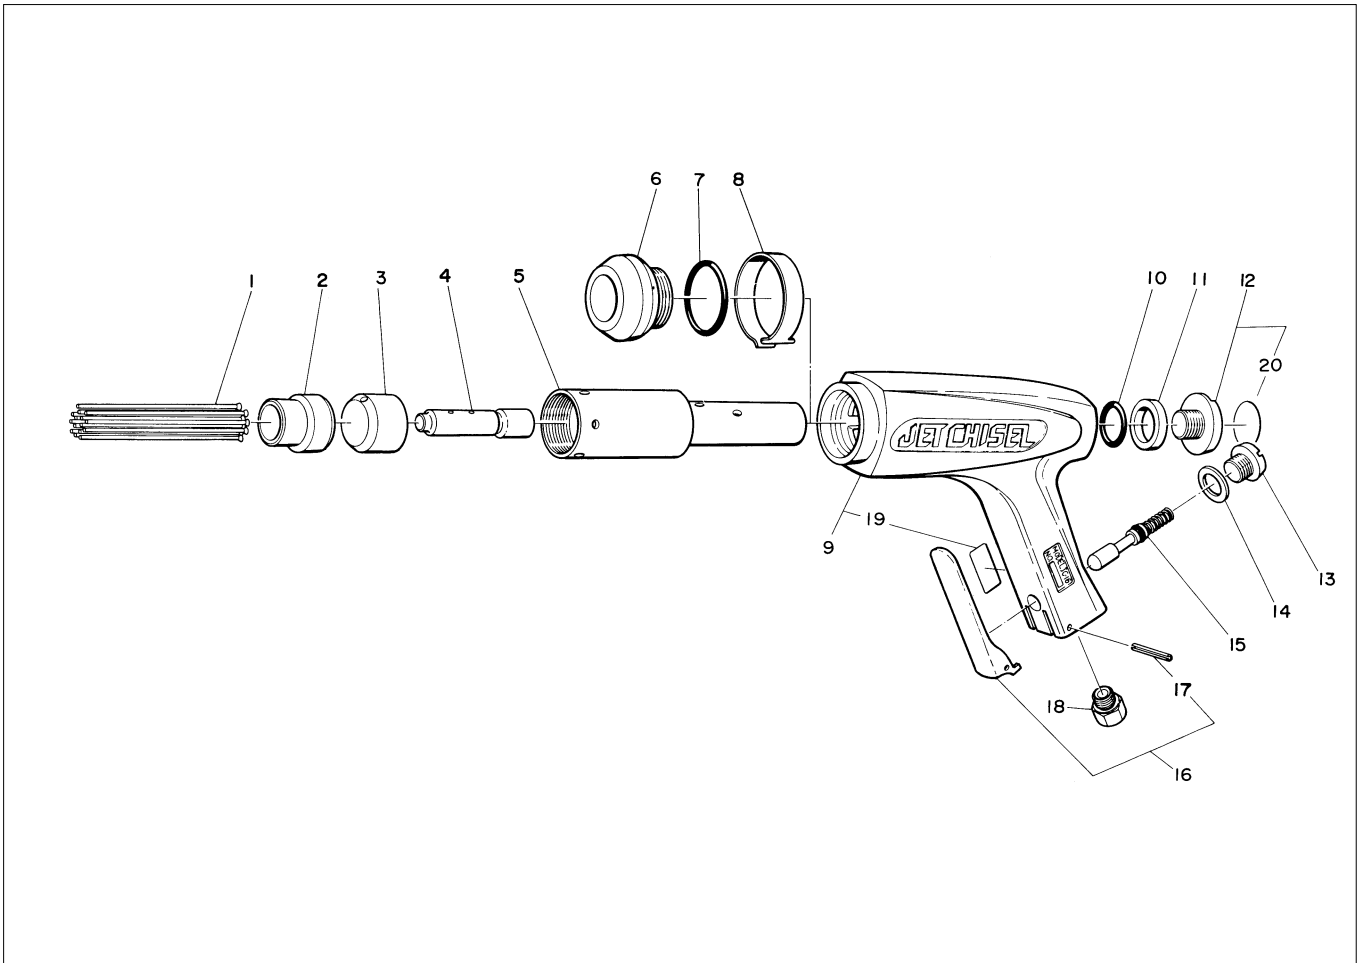

JET CHISEL JC-16 ASSEMBLY AND PARTS LIST

The parts numbers with () are included in the Ass'y parts written above them.

No.	Part No.	Part Name	Q'ty	Price
1	—	Needle 2 x 150 mm	29	
2	TP00290	Needle Supporter 2	1	
3	TP00289	Throttle Anvil	1	
4	TP00288	Piston	1	
5	TP00287	Cylinder	1	
6	TP00292	Lock Ring	1	
7	TP11987	O-Ring KS-24	1	
8	TP00295	Lock Band	1	
9	TB01536	Housing Sub Ass'y	1 set	
19	(TQ02207)	Warning Label CE Mark	1	
10	TP11986	O-Ring KS-19	1	
11	TP03336	Rear Washer	1	
12	TA93271	Rear Bolt Ass'y	1 set	

No.	Part No.	Part Name	Q'ty	Price
20	(TP01480)	Name Plate	1	
13	TP00389	Valve Cap	1	
14	TP00388	Valve Packing	1	
15	TA90037	Throttle Valve Ass'y	1 set	
16	TB00426	Throttle Lever Ass'y	1 set	
17	(TQ00563)	Spring Pin 3 x 20	1	
18	TQ02349	Bushing M16 x PT3/8	1	

ACCESSORIES

No.	Part No.	Part Name	Q'ty	Price
	—	Needle 2 x 150mm	29	
	TP16451	Instruction Manual	1	
	TQ02350	Bushing PT3/8 x NPT3/8	1	
	TQ03262	Hose Nipple PT3/8 x 3/8	1	