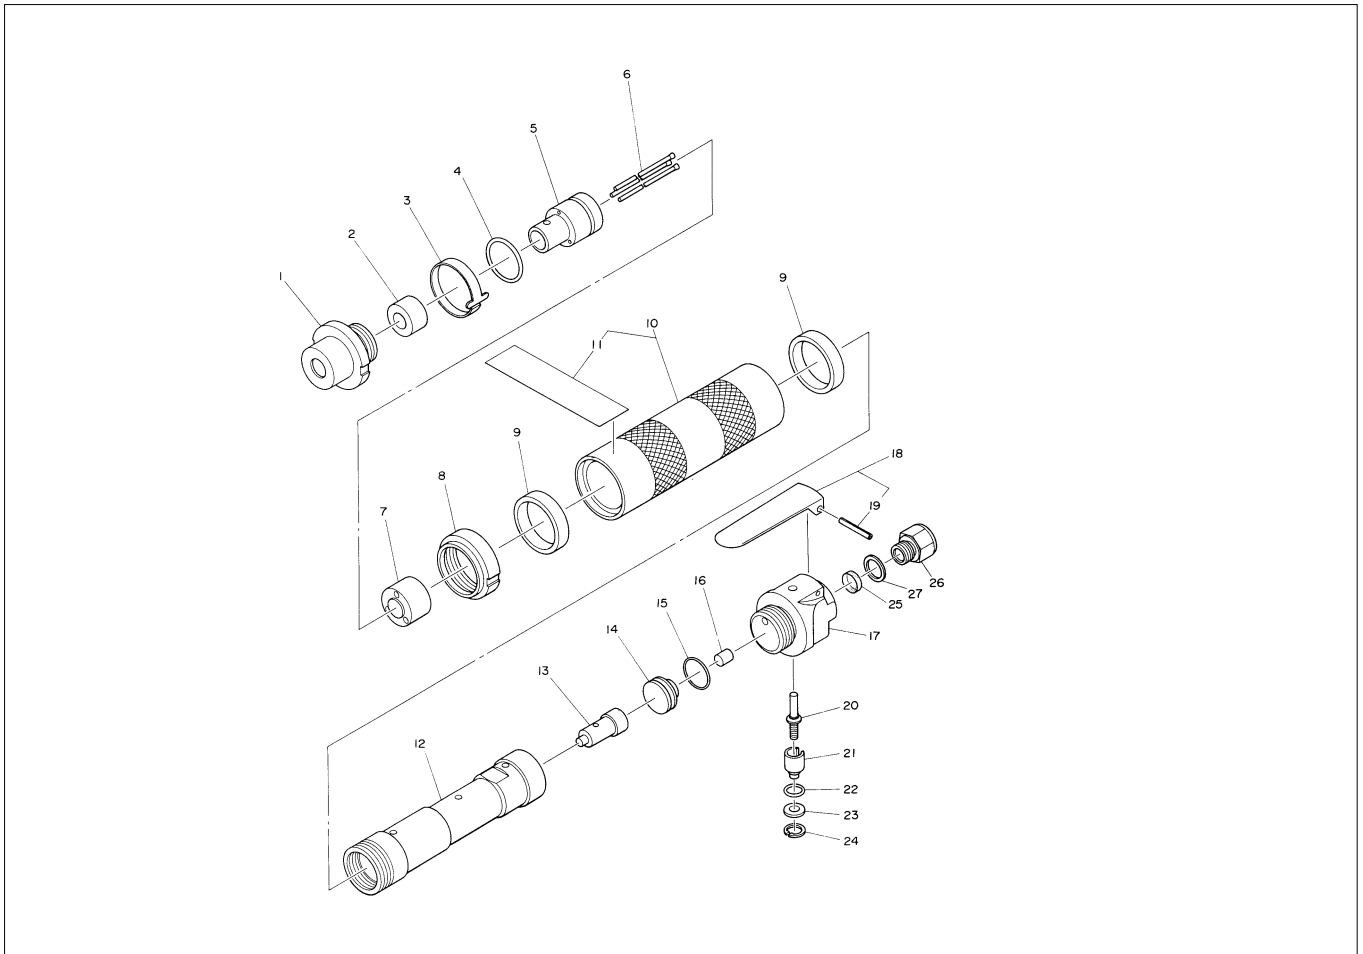

JET CHISEL AJC-16 ASSEMBLY AND PARTS LIST

The parts numbers with () are included in the Ass'y parts written above them.

No.	Part No.	Part Name	Q'ty	Price
1	TQ04558	Lock Ring	1	
2	TQ04559	Muffler	1	
3	TQ03429	Lock Band	1	
4	CP01453	O-Ring P-22A	1	
5	TQ04554	Needle Supporter 3	1	
6	—	Needle 3 x 180 mm	3	
7	TQ04562	Throttle Anvil	1	
8	TQ04557	Lock Nut	1	
9	TQ04556	Urethane Washer 30 x 34 x 6	2	
10	TB04325	Cover Ass'y	1 set	
11	(TQ05557)	Label Warning	1	
12	TQ04563	Cylinder	1	
13	TQ03427	Piston	1	
14	TQ04553	End Plate	1	
15	TP13275	O-Ring P-16	1	
16	TQ04564	Cushion	1	
17	TQ04966	Valve Body	1	
18	TB03778	Lever Ass'y	1 set	

No.	Part No.	Part Name	Q'ty	Price
19	(TP00460)	Spring Pin 3 x 22AW	1	
20	TA93070	Valve Stem Ass'y	1 set	
21	TP06325	Adjust Valve	1	
22	TP11997	O-Ring KS-7	1	
23	TP06326	Spacer 6 x 12 x 1.2	1	
24	TP03695	Internal Retaining Ring C-12	1	
25	TQ04929	Filter	1	
26	TQ02349	Bushing M16 x PT3/8	1	
27	TQ05564	Washer 16.2 x 21 x 1	1	

ACCESSORIES

	—	Needle 3 x 180 mm	3	
	TP16451	Instruction Manual	1	
	TQ02350	Bushing PT3/8 x NP3/8	1	
	TQ03262	Hose Nipple PT3/8 x 3/8		