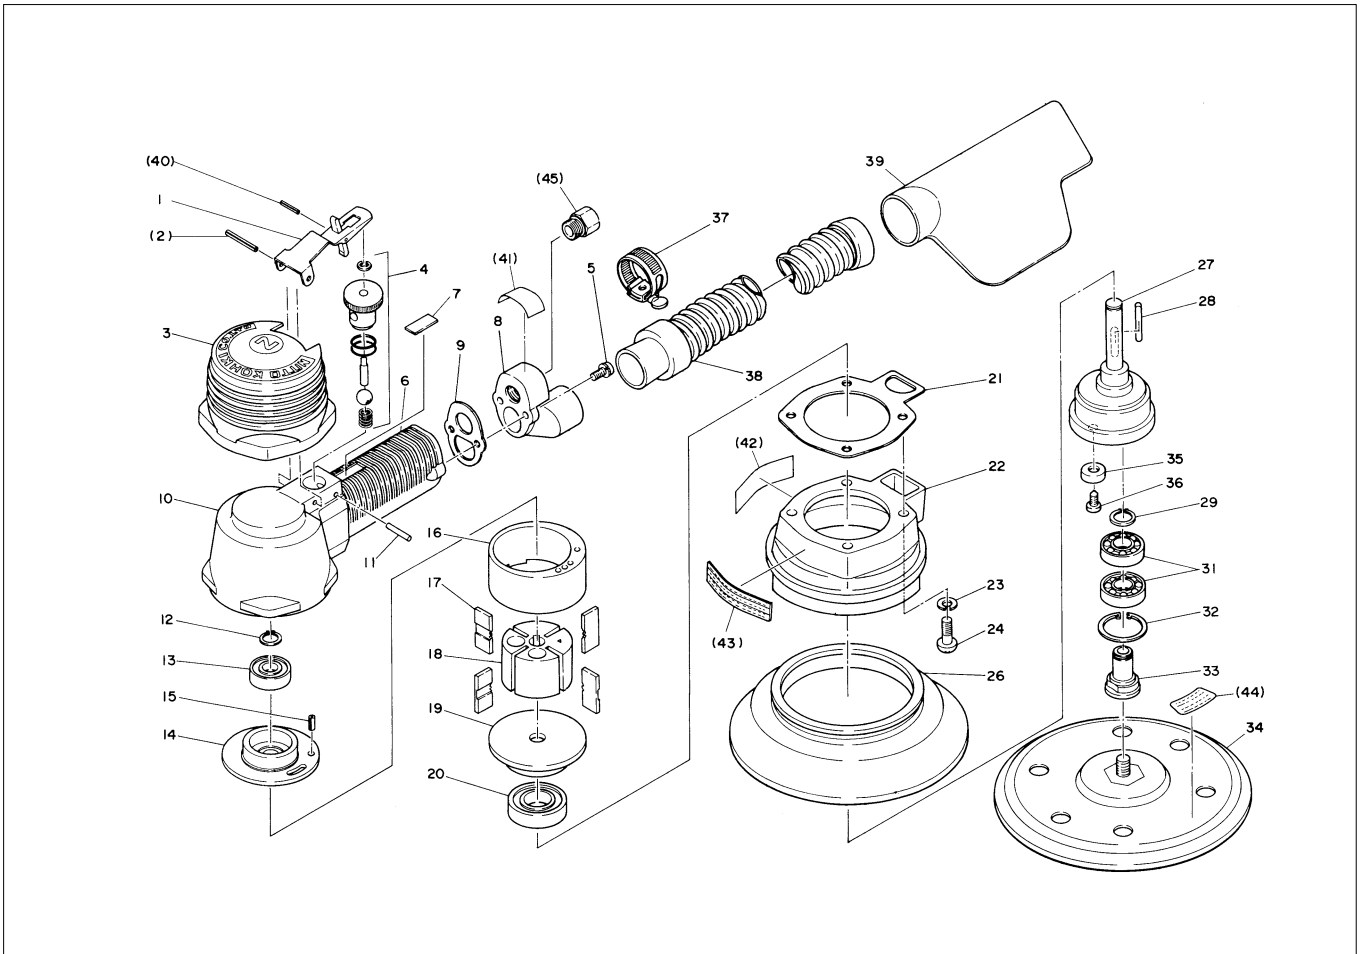

ORBITAL SANDER OSV-60A ASSEMBLY AND PARTS LIST

The Part Numbers with () are included in the Ass'y parts written above them.

No.	Part No.	Part Name	Q'ty	Price
1	TB02151	Throttle Lever Ass'y	1 set	
2	(TP01802)	Spring Pin 3 x 28 AW	1	
40	(TP05498)	Spring Pin 2 x 16 AW	1	
3	TP14808	Housing Cover	1	
4	TA99063	Throttle Valve Ass'y	1 set	
5	LP30942	Pan Head Screw 4 x 14	2	
6	TP14810	Grip Tube	1	
7	TQ02790	Lever Wear Plate	1	
8	TB02276	Rear Cap Ass'y	1 set	
41	(TQ02207)	Warning Label CE Mark	1	
9	TP14804	Gasket A	1	
10	TP14809	Housing	1	
11	TP20537	Needle Roller 3 x 21.8	1	
12	TP04595	External Retaining Ring C-10	1	
13	TP01913	Ball Bearing 6000ZZ	1	
14	TP14817	End Plate A	1	
15	TP08932	Spring Pin 4 x 8 AW	1	
16	TP14820	Cylinder	1	
17	TA9A288	Blade Ass'y (4 pcs.)	1 set	
18	TP05980	Rotor	1	
19	TP14818	End Plate B	1	
20	TQ01054	Ball Bearing 6003LLB	1	

No.	Part No.	Part Name	Q'ty	Price
21	TP14811	Gasket B	1	
22	TB02218	Base Cover Ass'y	1 set	
42	(TQ02915)	Label Warning OSV-60A	1	
43	(TQ02923)	Plate Model Number OSV-60A	1	
23	TP00513	Spring Washer M5	4	
24	LP30138	Pan Head Screw 5 x 14	4	
26	TP14875	Cover 6"	1	
27	TP14869	Counter Shaft	1	
28	TP14822	Parallel Key 2.5 x 3.8 x 20	1	
29	TP03546	External Retaining Ring C-12	1	
31	TP05650	Ball Bearing 6001D	2	
32	TP01036	Internal Retaining Ring C-28	1	
33	TP05984	Spindle	1	
34	TA9A113	Pad 6" B-H Ass'y	1 set	
44	(TP16713)	Label Caution	1	
35	TP14876	Weight	1	
36	TP05986	Flat Fillister Head Screw 5 x 8	1	
37	TP05662	Hose Band	1	
38	TP14835	Hose	1	
39	TP14836	Dust Bag	1	
45	TQ00857	Bushing M16 x PT1/4	1	