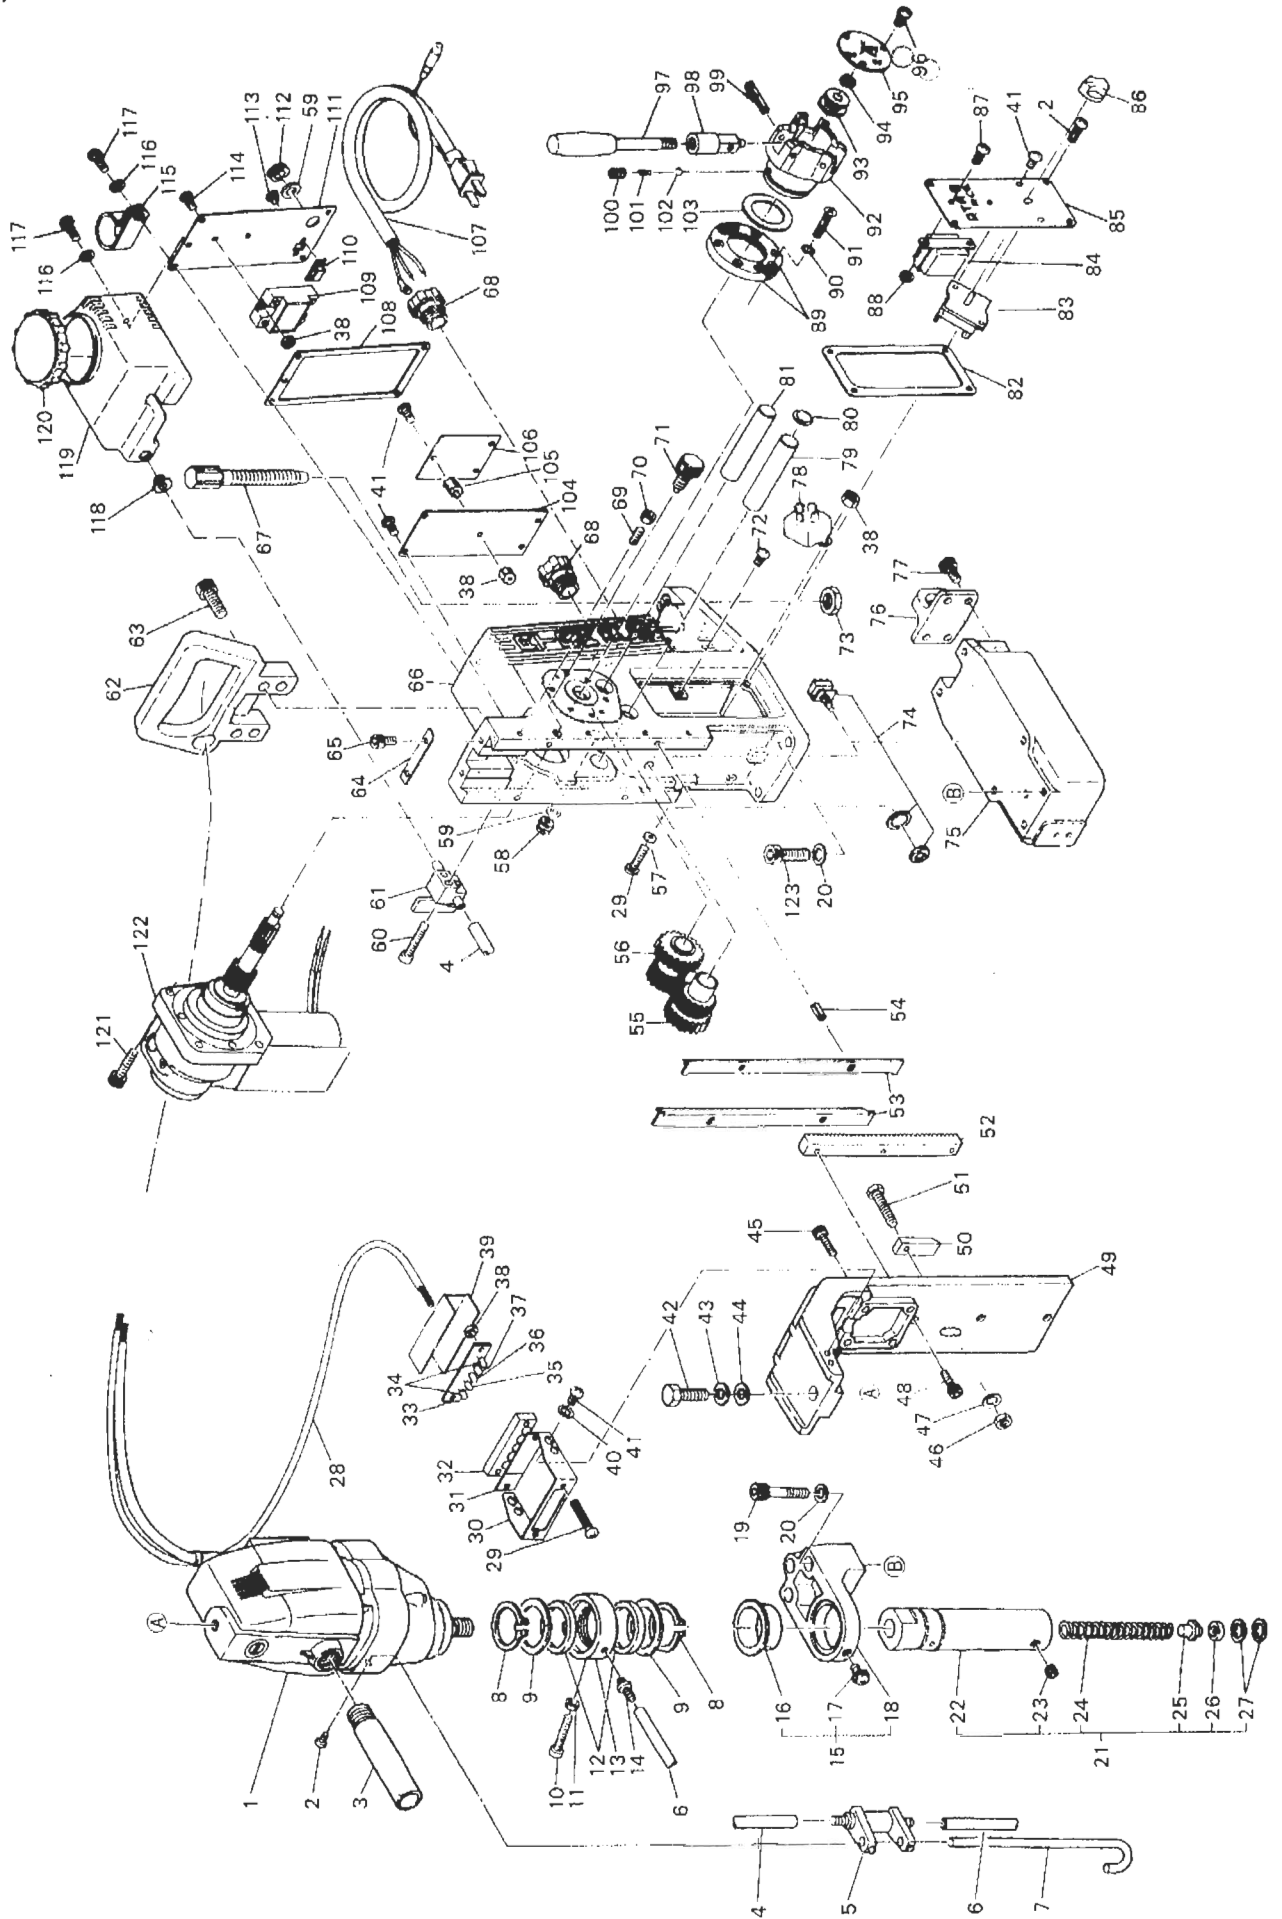

127-

12. Assembly of "ATRA ACE" A-35 AUTO

13. ATRA ACE (A-35 AUTO) Parts List

No.	Part No.	Part Name	Q'ty	Price
1	TA99985	Electric Drill Assy 800 r.p.m. (110-120V)	1set	
	TB00333	Electric Drill Assy 800 r.p.m. (220-240V)	1set	
2	TP02638	⊕ Screw 4 x 12	5	
3	TB02534	Side Handle	1	
4	TP15821	Tube 4 x 7 x 240	1	
5	TA9A390	Oil Dropper Sub Assy	1set	
6	TP15465	Tube 4 x 7 x 90	1	
7	TP15156	Oil Ring Stopper	1	
8	TP14969	Retaining Ring ISTW-38	2	
9	TP12773	Washer 38.5 x 54 x 1	2	
10	TP05469	Hex. Socket Head Bolt 6 x 45	1	
11	LP10496	Hex. Nut M6	1	
12	TP14499	Oil Seal GD 38x48x4	2	
13	TP14964	Oil Ring	1	
14	TP14500	Hose Nipple	1	
15	TA9B099	Bracket 35 Assy	1set	
16	.TP12772	Bush	1	
17	.TP11492	⊕ Screw 5 x 10	1	
18	.TP18614	Bracket 35	1	
19	TP14970	Hex. Socket Head Bolt 8 x 60	3	
20	TP05049	Spring Washer M8	7	
21	TA99712	Arbor Body 50 Assy	1set	
22	.TP17335	Arbor Body 50	1	
23	.TP16723	Hex. Socket Head Set Screw 12 x 9.5	1	
24	.TP15998	Spring 1.6 x 16.2 x 120	1	
25	.TP15981	Pilot Spacer	1	
26	.TP15848	Spacer 9.5 x 18.85 x 5	1	
27	.TP13905	Retaining Ring RTW-19	2	
28	TA9A994	Cabletyre Cord Assy	1set	
29	TP08663	⊕ Screw 4 x 25	4	
30	TP17786	Load Display Box A	1	
31	TQ00425	Load Display Plate A	1	
32	TA9B098	Load Display Rubber Assy	1set	
33	TP17794	Printed Circuit Board C	1	
34	TP17792	LED (Red)	2	
35	TP17793	LED (Green)	1	
36	TP17920	LED (Yellow)	1	
37	TP17921	LED (Orange)	1	
38	TP02639	Hex. Nut M4	7	
39	TQ00424	Load Display Box B	1	
40	TP00144	Plain Washer M4	4	
41	TP02618	⊕ Screw 4 x 8	11	
42	TP12782	Hex. Bolt 10 x 35	1	
43	TP06226	Spring Washer M10	1	
44	TP07225	Plain Washer M10	1	
45	TP06637	Hex. Socket Head Bolt 5 x 40	4	
46	LP11858	Hex. Nut M5	1	
47	LP09810	Plain Washer M5	1	
48	TP02863	Hex. Socket Head Bolt 5 x 20	3	
49	TQ00423	Slide Board	1	
50	TP14383	Printer	1	
51	TP18348	Hex Bolt 5 x 30	1	