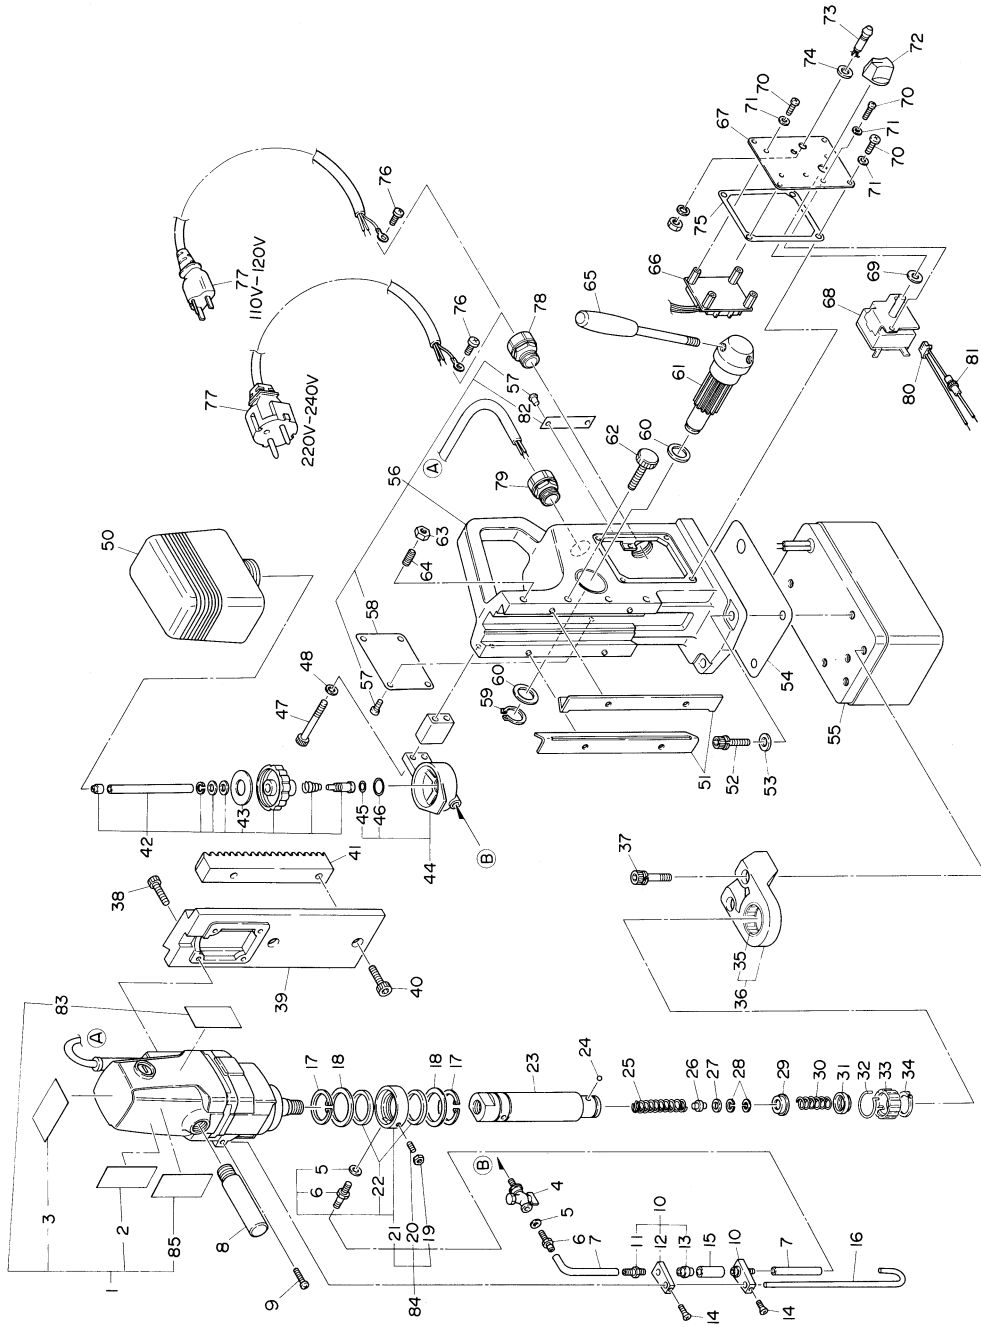

**ATRA ACE AO-3000 ASSEMBLY AND PARTS LIST**

The parts numbers with ( ) are included in the Assy parts written above them.

No.	Part No.	Part Name	Q'ty	Price
1	TB03813	Drill Motor Assy (110-120V)	1 set	
1	TB02567	Drill Motor Assy (220-240V)	1 set	
-	(TB00598)	Carbon Brush Assy	1 set	
2	(TQ05064)	Label Mounting the Cutter	1	
3	(TQ05063)	Label Lubrication	1	
83	(TQ05066)	Label Caution Cutter	1	
85	(TQ05065)	Label Insertion	1	
4	TP14495	P-Valve PT1/8	1	
5	CP21947	Packing S-4.7 x 8 x 0.8	1	
6	TP14500	Hose Nipple	1	
7	TB01098	Tube 4 x 7 x 3000 Assy (150mm)	1 set	
8	TB02534	Side Handle Assy	1 set	
9	TP02638	Pan Head Screw 4 x 12	1	
10	TA99504	Oil Dropper Plate Assy	2 set	
11	(TP15816)	Dropper Nipple	2	
12	(TP15817)	Dropper Plate	2	
13	(TP15818)	Dropper Packing	2	
14	TP02797	Pan Head Screw 4 x 6	2	
15	TP15819	Dropper Pipe	1	
16	TP15156	Oil Ring Stopper	1	
17	TP14969	External Retaining Ring ISTW-38	2	
18	TP12773	Washer 38.5 x 54 x 1	2	
84	TA99694	Oil Ring Sub Assy	1 set	
19	(LP10496)	Hex. Nut M6	1	
20	(TP15983)	Hex. Socket Set Screw With Cup Point 6 x 30		
21	TB00496	Oil Ring Sub Assy	1 set	
5	(CP21947)	Packing S-4.7 x 8 x 0.8	1	
6	(TP14500)	Hose Nipple	1	
22	(TP14499)	Oil Seal GD 38 x 48 x 4	2	
23	TQ03374	Arbor Body	1	
24	TB01672	Ball 5/16 Assy	1 set	
25	TQ00669	Spring 1.6 x 16.2 x 87	1	
26	TQ01895	Pilot Spacer	1	
27	TP15848	Spacer 10.5 x 19 x 5	1	
28	TP13905	Internal Retaining Ring RTW-19	2	
29	TB01348	Washer Assy	1 set	
30	TQ01898	Spring 0.8 x 12 x 31	1	
31	TB01349	Push Ring Assy	1 set	
32	TQ01896	Rotating Spring	1	
33	TQ01897	Sleeve	1	
34	TP15239	External Retaining Ring C-28	1	