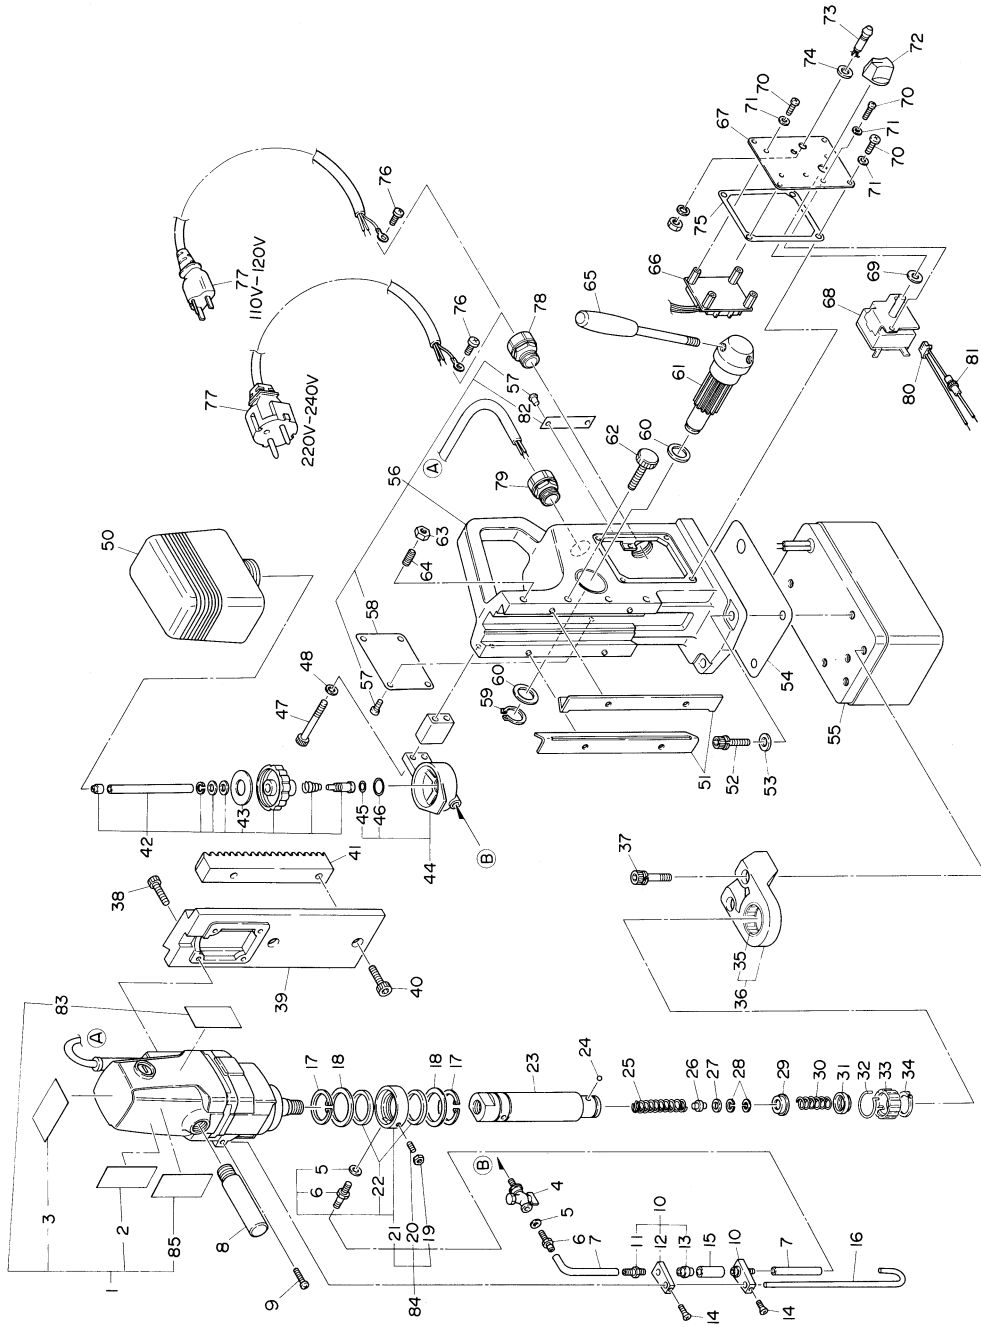

ATRA ACE AO-3000 ASSEMBLY AND PARTS LIST

The parts numbers with () are included in the Assy parts written above them.

No.	Part No.	Part Name	Q'ty	Price
1	TB03813	Drill Motor Assy (110-120V)	1 set	
1	TB02567	Drill Motor Assy (220-240V)	1 set	
-	(TB00598)	Carbon Brush Assy	1 set	
2	(TQ05064)	Label Mounting the Cutter	1	
3	(TQ05063)	Label Lubrication	1	
83	(TQ05066)	Label Caution Cutter	1	
85	(TQ05065)	Label Insertion	1	
4	TP14495	P-Valve PT1/8	1	
5	CP21947	Packing S-4.7 x 8 x 0.8	1	
6	TP14500	Hose Nipple	1	
7	TB01098	Tube 4 x 7 x 3000 Assy (150mm)	1 set	
8	TB02534	Side Handle Assy	1 set	
9	TP02638	Pan Head Screw 4 x 12	1	
10	TA99504	Oil Dropper Plate Assy	2 set	
11	(TP15816)	Dropper Nipple	2	
12	(TP15817)	Dropper Plate	2	
13	(TP15818)	Dropper Packing	2	
14	TP02797	Pan Head Screw 4 x 6	2	
15	TP15819	Dropper Pipe	1	
16	TP15156	Oil Ring Stopper	1	
17	TP14969	External Retaining Ring ISTW-38	2	
18	TP12773	Washer 38.5 x 54 x 1	2	
84	TA99694	Oil Ring Sub Assy	1 set	
19	(LP10496)	Hex. Nut M6	1	
20	(TP15983)	Hex. Socket Set Screw With Cup Point 6 x 30		
21	TB00496	Oil Ring Sub Assy	1 set	
5	(CP21947)	Packing S-4.7 x 8 x 0.8	1	
6	(TP14500)	Hose Nipple	1	
22	(TP14499)	Oil Seal GD 38 x 48 x 4	2	
23	TQ03374	Arbor Body	1	
24	TB01672	Ball 5/16 Assy	1 set	
25	TQ00669	Spring 1.6 x 16.2 x 87	1	
26	TQ01895	Pilot Spacer	1	
27	TP15848	Spacer 10.5 x 19 x 5	1	
28	TP13905	Internal Retaining Ring RTW-19	2	
29	TB01348	Washer Assy	1 set	
30	TQ01898	Spring 0.8 x 12 x 31	1	
31	TB01349	Push Ring Assy	1 set	
32	TQ01896	Rotating Spring	1	
33	TQ01897	Sleeve	1	
34	TP15239	External Retaining Ring C-28	1	