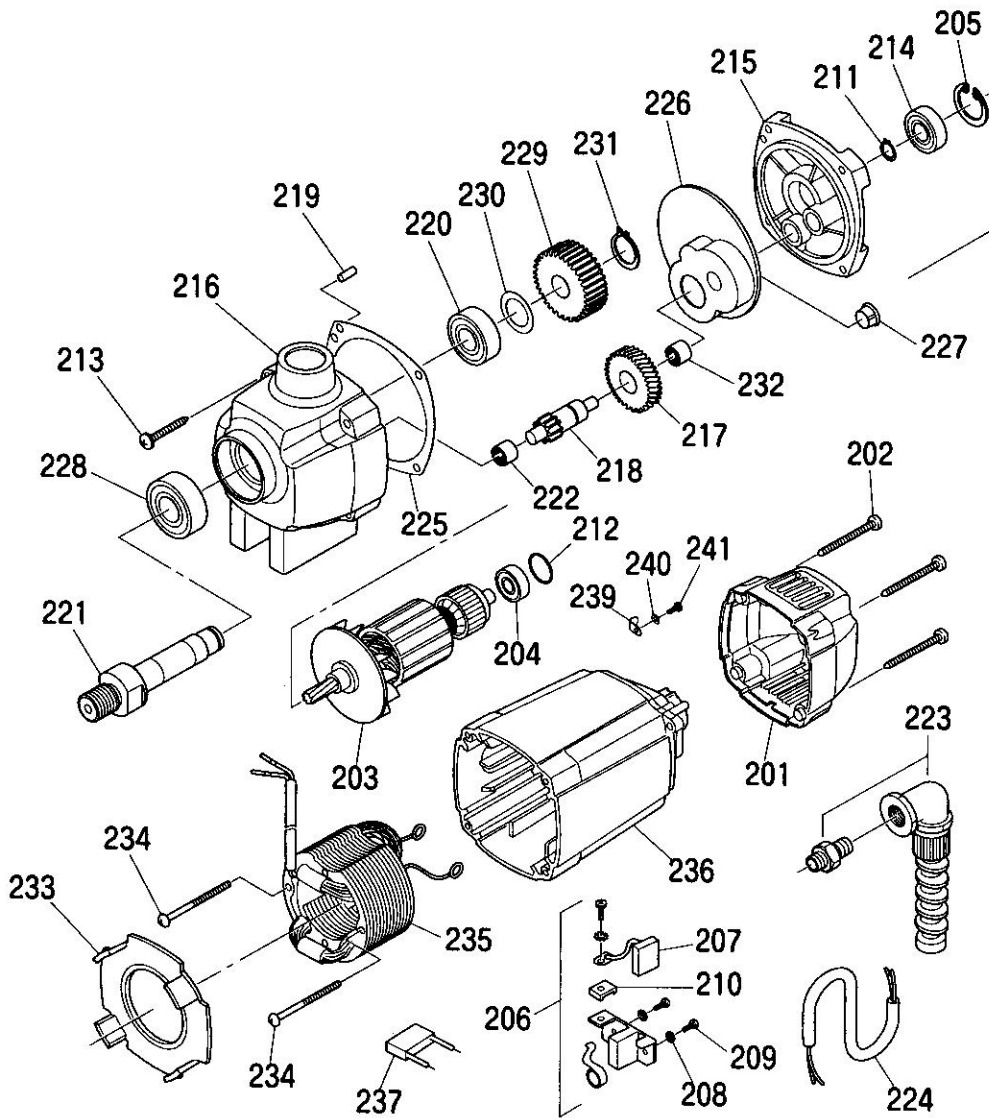

12 ATRA ACE WA-3500 MOTOR ASSEMBLY AND PARTS LIST

⚠ WARNING

The illustration is for information only. Users should never disassemble parts. Contact the sales agent from whom you purchased the tool or an authorized dealer should the tool need service, repair or replacement of parts.

No.	Part No.	Part Name	Q'ty	Price
201	TQ06818	Cap	1	
202	TQ06819	Self Tapping Screw HC4.8 X 45	4	
203	TB05194	Armature Ass'y 110-120V	1set	
	TB05195	Armature Ass'y 220-230V	1set	
204	TP00468	Ball Bearing 608ZZ	1	
205	TP01036	Internal Retaining Ring C28	1	
206	TB05193	Brush Holder Ass'y	2set	
207	(TB05187)	Carbon Brush Ass'y	1set	
208	(TQ06820)	Spring Washer B4	2	
209	(TQ06828)	Screw ZM4 X 12	2	
210	(TQ06838)	Contact Washer	1	
211	TP04595	External Retaining Ring C10	1	
212	TQ06839	O-Ring 22 X 2.5	1	
213	TQ06840	Self Tapping Screw HC4.8 X 50	4	
214	TP00498	Ball Bearing 6001ZZ	1	
215	TQ06841	Bearing Bracket	1	
216	TQ06827	Gear Case	1	
217	TQ06821	Intermediate Gear 34Z	1	
218	TQ06822	Pinion Shaft 10Z	1	
219	TQ06842	Notched Pin 4 X 12	1	
220	TQ06829	Ball Bearing 6003LLU	1	
221	TQ06823	Spindle	1	

No.	Part No.	Part Name	Q'ty	Price
222	LQ02395	Needle Roller Bearing HK1010	1	
223	TQ06824	Cord Protector	1	
224	TQ06843	Connecting Cable	1	
225	TQ06844	Gear Case Seal	1	
226	TQ06825	Grease Chamber	1	
227	TQ06845	Plug	1	
228	TQ06830	Ball Bearing 6203LLU	1	
229	TQ06826	Spindle Gear 43Z	1	
230	TQ06846	Fitting Washer 17 X 24 X 0.2	1	
231	TQ06847	External Retaining Ring C17	1	
232	TQ00754	Needle Roller Bearing HK0810	1	
233	TQ06848	Air Guiding Ring	1	
234	TQ06849	Self Tapping Screw HC3.9 X 60	2	
235	TB05191	Stator Ass'y 110-120V	1set	
	TB05192	Stator Ass'y 220-230V	1set	
236	TQ06850	Motor Housing	1	
237	TQ06851	Condenser	1	
238	TQ06852	Insulating Tubing	1	
239	TQ06853	Mounting Clip	1	
240	TQ06854	Disk 3.2	1	
241	TQ06855	Self Tapping Screw HC2.9 X 9.5	1	