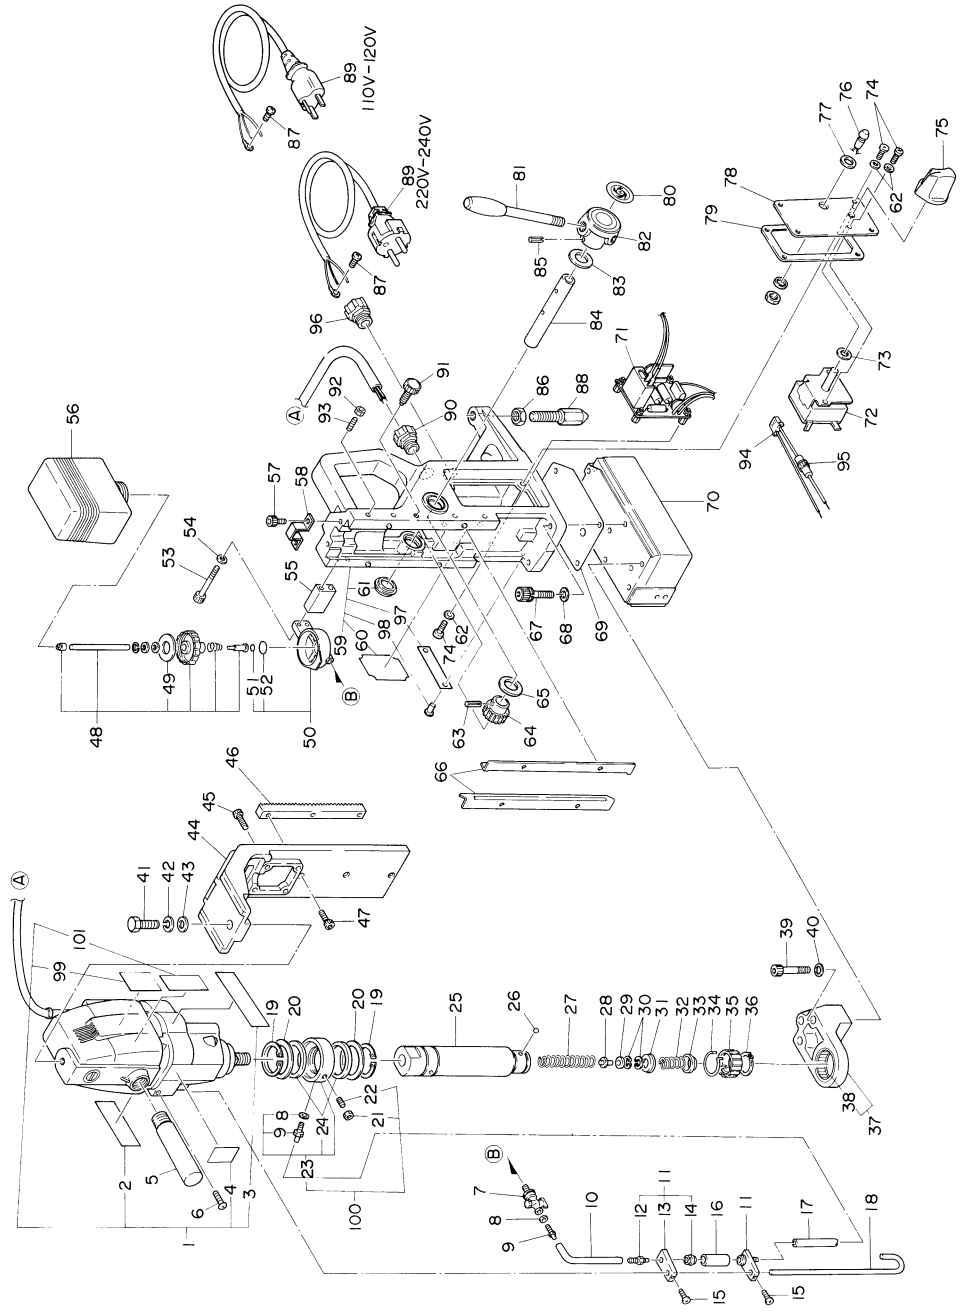

ATRA ACE AO-5000 ASSEMBLY AND PARTS LIST

The part numbers with () are included in the Assy parts written above them.

No.	Part No.	Part Name	Q'ty	Price
1	TB02594	Drill Motor Assy A (220-240V)	1 set	
1	TB04124	Drill Motor Assy A (110-120V)	1 set	
-	(TA9A028)	Carbon Brush Assy	1 set	
2	(TQ05281)	Label Drill rpm	1	
3	(TQ05063)	Label Lubrication	1	
4	(TQ05066)	Label Caution Cutter	1	
99	(TQ05065)	Label Insertion	1	
101	(TQ05064)	Label Mounting the Cutter	1	
5	TB02534	Side Handle Assy	1 set	
6	TP02638	Pan Head Screw 4 x 12	1	
7	TP14495	P-Valve PT1/8	1	
8	CP21947	Packing S-4.7 x 8 x 0.8	1	
9	TP14500	Hose Nipple	1	
10	TB01098	Tube 4 x 7 x 3000 Assy (190mm)	1 set	
11	TA99504	Oil Dropper Plate Assy	2 set	
12	(TP15816)	Dropper Nipple	2	
13	(TP15817)	Dropper Plate	2	
14	(TP15818)	Dropper Packing	2	
15	TP02797	Pan Head Screw 4 x 6	2	
16	TP15819	Dropper Pipe	1	
17	TB01098	Tube 4 x 7 x 3000 Assy (150mm)	1 set	
18	TQ03397	Oil Ring Stopper	1	
19	TP14969	External Retaining Ring ISTW-38	2	
20	TP12773	Washer 38.5 x 54 x 1	2	
100	TA99694	Oil Ring Sub Assy	1 set	
21	(LP10496)	Hex. Nut M6	1	
22	(TP15983)	Hex. Socket Set Screw With Cup Point 6 x 30	1	
23	TB00496	Oil Ring Sub Assy	1 set	
8	(CP21947)	Packing S-4.7 x 8 x 0.8	1	
9	(TP14500)	Hose Nipple	1	
24	(TP14499)	Oil Seal GD 38 x 48 x 4	2	
25	TQ03120	Arbor Body	1	
26	TB01672	Ball 5/16 Assy	1 set	
27	TP15998	Spring 1.6 x 16.2 x 120	1	
28	TQ01895	Pilot Spacer	1	
29	TP15848	Spacer 10.5 x 19 x 5	1	
30	TP13905	Internal Retaining Ring RTW-19	2	
31	TB01348	Washer Assy	1 set	
32	TQ01898	Spring 0.8 x 12 x 31	1	
33	TB01349	Push Ring Assy	1 set	
34	TQ01896	Rotating Spring	1	
35	TQ01897	Sleeve	1	