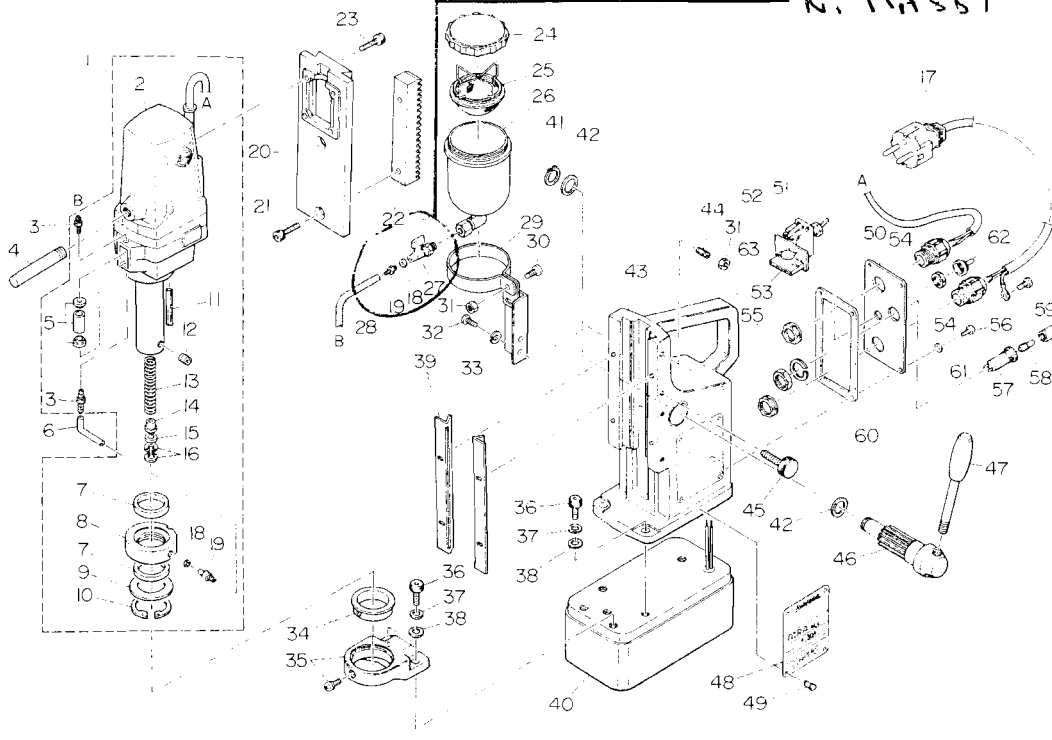

ATRA ACE A-30A Assembly & Parts List

No.	Parts No.	Parts Name	Q'ty	Price
1	(TB01128)	Drill Motor Ass'y (220-240V)	1set	
2	TB01130	Drill Motor Sub Ass'y A (220-240V)	1set	
	TB00598	Carbon Brush Ass'y *	1set	
3	(TQ00672)	Dropper Nipple	2	
4	TB00895	Side Handle Ass'y	1set	
5	(TB00503)	Oil Dropper Ass'y	1set	
6	TP15820	Tube 4×7×120 SEE TB01098	1	
7	(TP14499)	Oil Seal GD 38×48×4 *	2	
8	(TQ00925)	Oil Ring	1	
9	(TP12773)	Washer 38.5×54×1	1	
10	(TP14969)	Retaining Ring ISTW-38	1	
11	(TP03261)	Spring Pin 4×26AW	1	
12	(TP16723)	Hex. Socket Set Screw 12×9.5 Special	1	
13	(TQ00669)	Spring 1.6×16.2×87	1	
14	(TP15981)	Pilot Spacer	1	
15	(TP15848)	Spacer 10.5×19×5	1	
16	(TP13905)	Retaining Ring RTW-19	2	
17	TB01132	Cabtyre Cable Ass'y (200-240V)	1set	
18	(CP21947)	Packing S-4.7×8×0.8	2	
19	(TP14500)	Hose Nipple	2	
20	TQ01291	Slide Board	1	
21	TP07118	Hex. Socket Head Bolt 6×16	4	
22	TP15111	Rack	1	
23	TP00126	Hex. Socket Head Bolt 5×16	2	
24	TP11916	Cap	1	
25	TP15823	Oil Cleaner	1	
26	TA98909	Oil Cup Sup Ass'y	1set	
27	TP14495	P-cock PT 1/8	1	
28	TP15965	Tube 4×7×190 SEE TB01098 *	1	
29	TB01125	Cup Holder Ass'y	1set	
30	TP16193	⊕ Round Head Screw 5×14	1	
31	TP02936	Hex. Nut Type 3 M5	4	
32	TP00051	⊕ Round Head Screw 5×10	2	
33	TP03508	Spring Washer M5	2	
34	TP12772	Bush *	1	
35	TB00938	Bracket Sub Ass'y	1set	