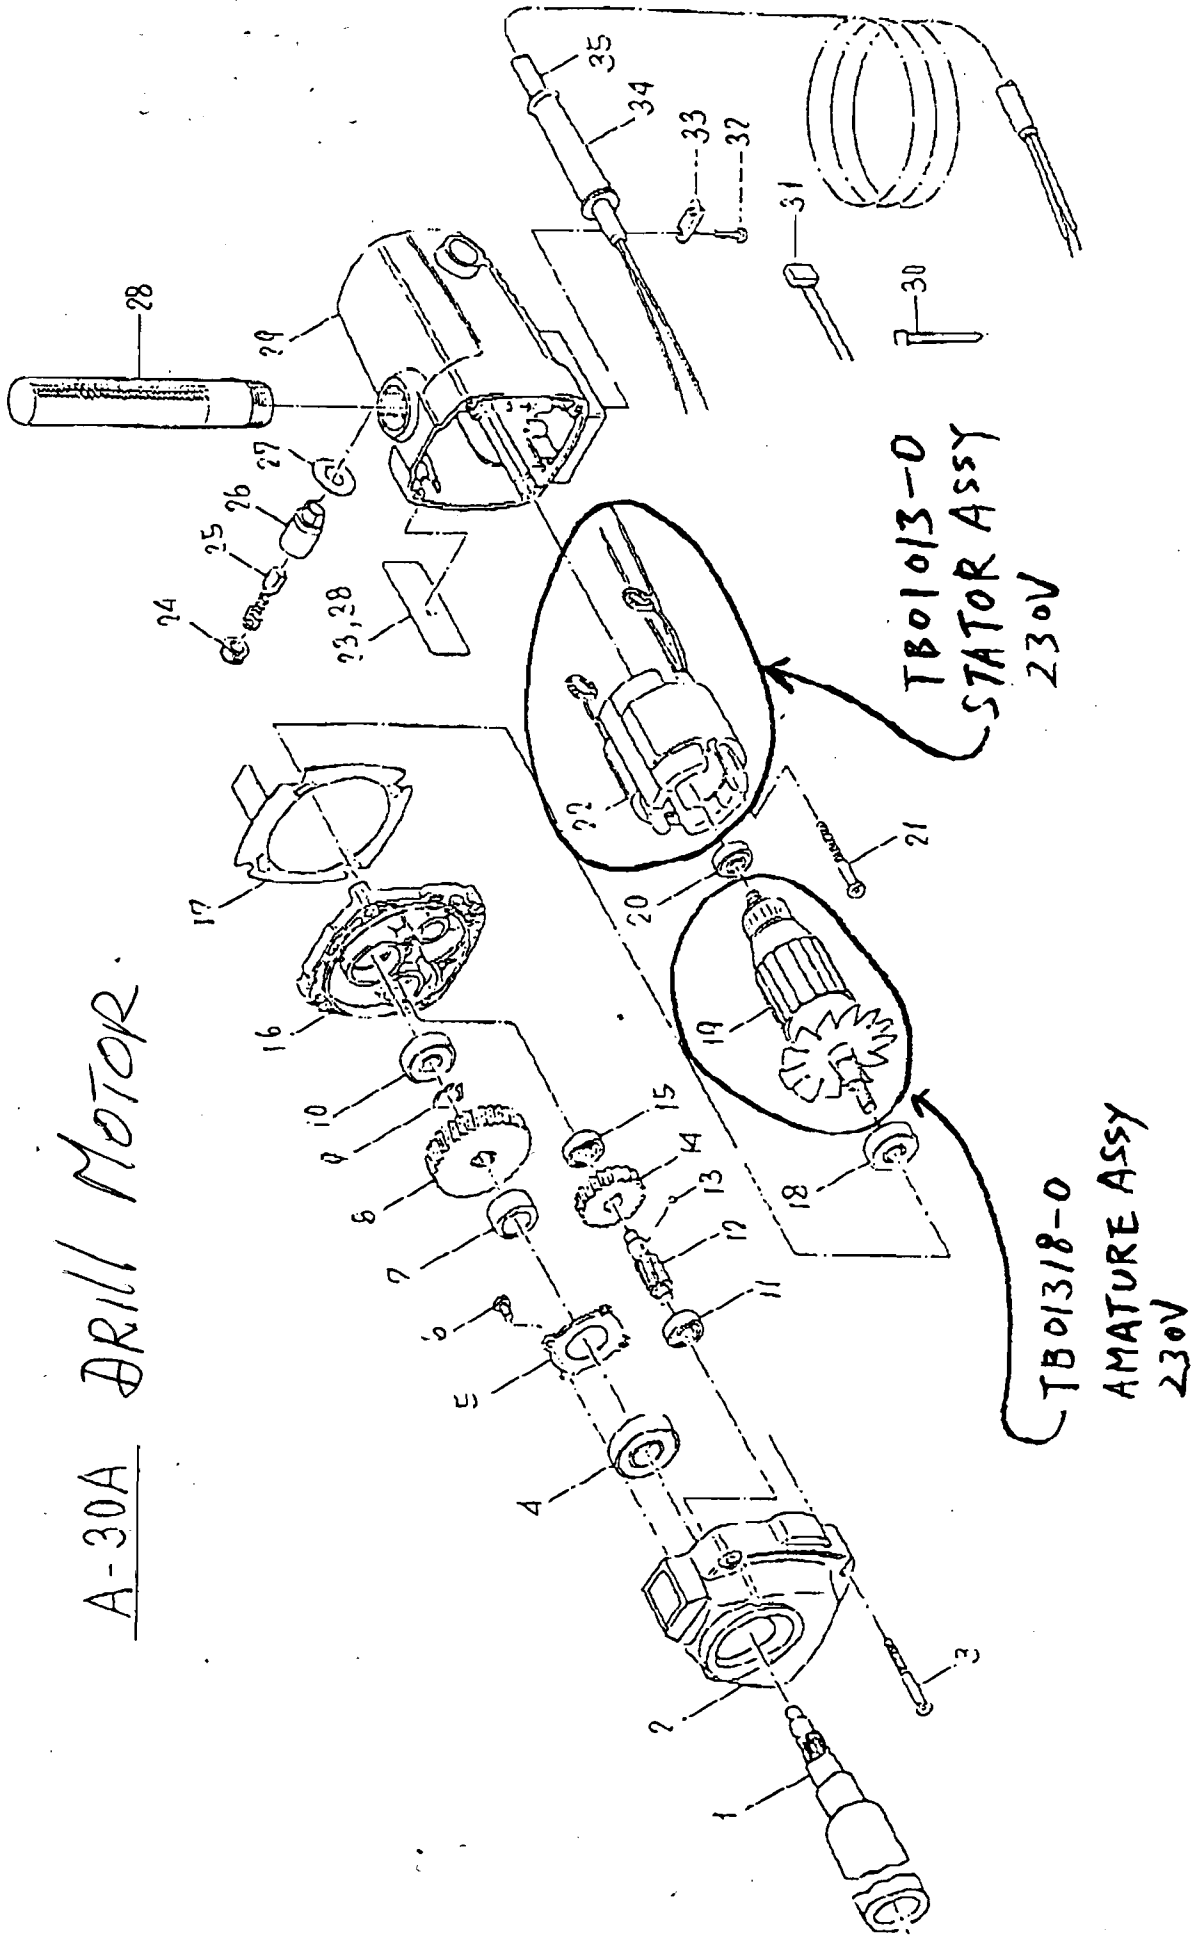

A-30A DRILL MOTOR

SPARE PARTS LIST
FOR
DRILL MOTOR ASSY (TB01130) OF A-30A

April 25, 1994

REF. NO.	PARTS NO.	PARTS NAME	UNIT FOB PRICE IN YEN
1	TQ01136*	SPINDLE ARBOR	
2	TQ01137	GEAR CASE	
3	TQ01856*	+ SCREW 5 X 50	
4	TP01632	BALL BEARING 6203Z	
5	TQ00850	BEARING HOLDER	
6	TQ00859	+ PAN HEAD SCREW 5X10	
7	TQ00860	COLLAR	
8	TQ00861	SPIRAL GEAR(B)	
9	TP18356	RETAINING RING C 14 (USE NO 03A473)	
10	TP08828	BALL BEARING 6200	
11	TP00468	BALL BEARING 608ZZ	
12	TQ00862	PINION	
13	TP08393	SUNK KEY 3 X 3 X 5	
14	TQ00863	SPIRAL GEAR (A)	
15	TP00468	BALL BEARING 608ZZ	
16	TQ00864	BEARING BRACKET	
17	TQ01436	WIN-SHIELD PLATE	
18	TP17438	BALL BEARING 6200Z	
19	TB01318*	ARMATURE ASSY 230V	
	N/A	ARMATURE ASSY 115V	
20	TP00468	BALL BEARING 608ZZ	
21	TQ01850*	+ PAN HEAD SCREW 5 X 50	
22	TB01013	STATOR ASSY 230V	
	N/A	STATOR ASSY 115V	
23	TQ01858	NAMEPLATE 230V	
24	TQ00867	BRUSH CAP	
25	TR00598	CARBON BRUSH ASSY ~~CAN USE TB00777.~~	
26	TB00868	BRUSH HOLDER ~~DIS. CONT.~~	
27	TQ00869	INSULATION WASHER	
28	LB00805	SIDE HANDLE ASSY	
29	TQ00870	STATOR SPIDER	
30	LP13171	CABLE TIE 100	
31	TP16481	CONDENSER	
32	LP30251	+ PAN HEAD SCREW 4 X 16	
33	TP13362	CORD CLAMP	
34	TP13363	CORD ARMOR	
35	TQ01440	CORD FOR MOTOR	

* New parts for A-30A only.