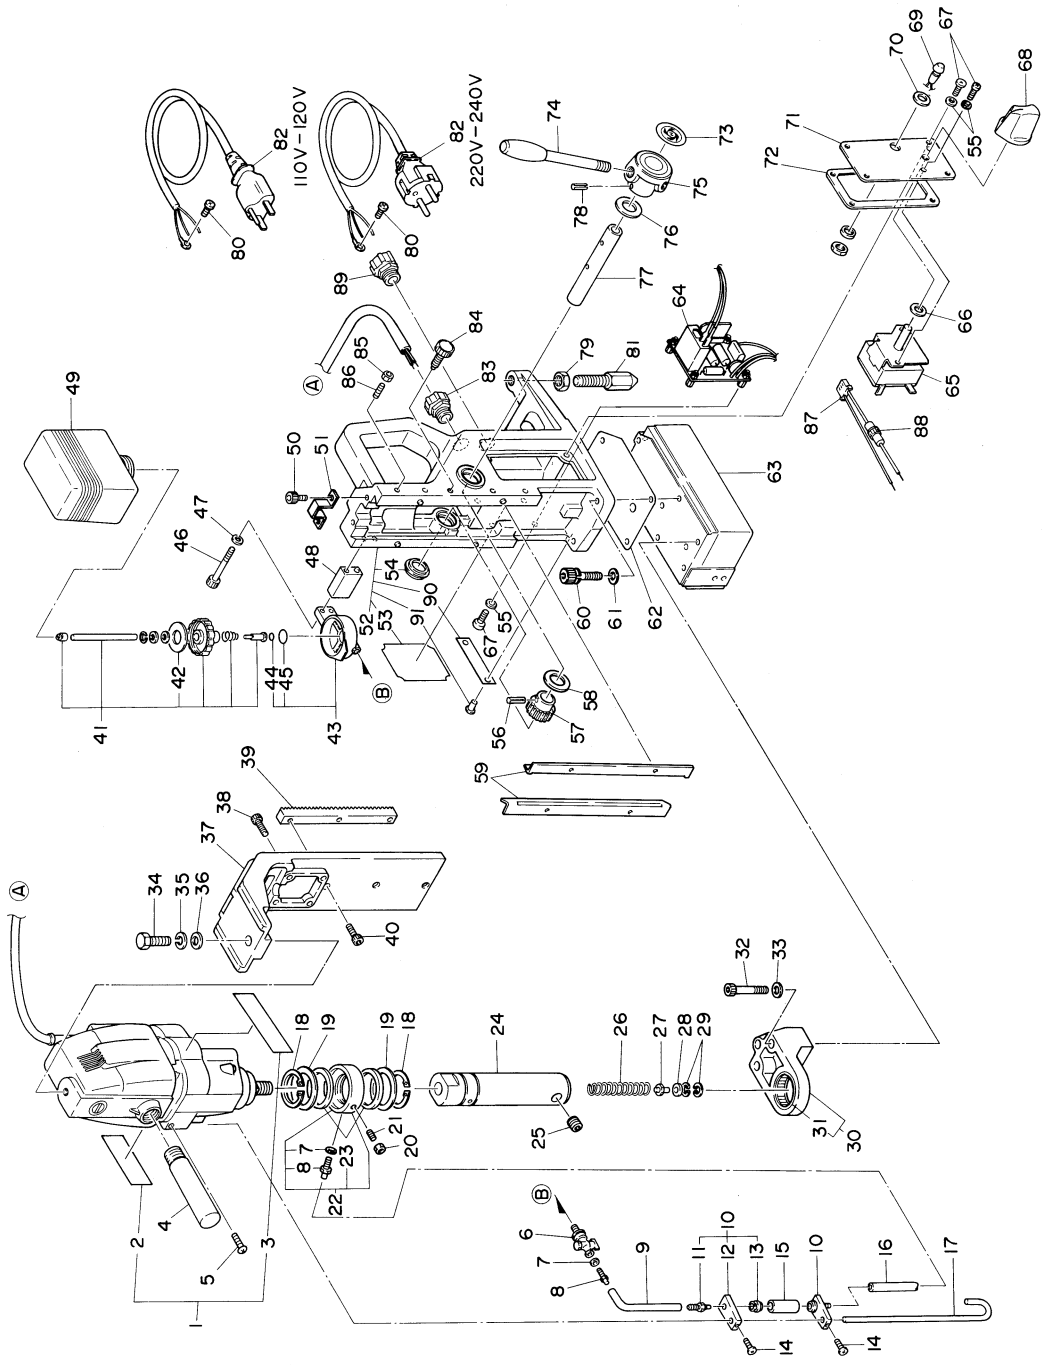

ATRA ACE AS-50 ASSEMBLY AND PARTS LIST

The part numbers with () are included in the Assy parts written above them.

No.	Part No.	Part Name	Q'ty	Price
1	TB03041	Drill Motor Assy A (110-120V)	1 set	
1	TB02629	Drill Motor Assy A (220-240V)	1 set	
-	(TA9A028)	Carbon Brush Assy	1 set	
2	(TQ05281)	Label Drill rpm	1	
3	(TQ05063)	Label Lubrication	1	
4	TB02534	Side Handle Assy	1 set	
5	TP02638	Pan Head Screw 4 x 12	1	
6	TP14495	Two Port Cook PT1/8	1	
7	CP21947	Packing S-4.7 x 8 x 0.8	2	
8	TP14500	Hose Nipple	2	
9	TB01098	Tube 4 x 7 x 3000 Assy (190mm)	1 set	
10	TA99504	Oil Dropper Plate Assy	2 set	
11	(TP15816)	Dropper Nipple	2	
12	(TP15817)	Dropper Plate	2	
13	(TP15818)	Dropper Packing	2	
14	TP02797	Pan Head Screw 4 x 6	2	
15	TP15819	Dropper Pipe	1	
16	TB01098	Tube 4 x 7 x 3000 Assy (150mm)	1 set	
17	TQ03397	Oil Ring Stopper	1	
18	TP14969	External Retaining Ring ISTW-38	2	
19	TP12773	Washer 38.5 x 54 x 1	2	
20	LP10496	Hex. Nut M6	1	
21	TP15983	Hex. Socket Set Screw With Cup Point 6 x 30	1	
22	TB00496	Oil Ring Sub Assy	1 set	
23	(TP14499)	Oil Seal GD 38 x 48 x 4	2	
24	TP17335	Arbor Body 50	1	
25	TP16723	Hex. Socket Head Set Screw 12 x 9.5	1	
26	TP15998	Spring 1.6 x 16.2 x 120	1	
27	TP15981	Pilot Spacer	1	
28	TP15848	Spacer 10.5 x 19 x 5	1	
29	TP13905	Internal Retaining Ring RTW-19	2	
30	TB02695	Bracket Assy	1 set	
31	(TQ03444)	Needle Bearing	1	
32	TP13332	Hex. Socket Head Cap Screw 8 x 50	3	
33	TP05049	Spring Washer M8	3	